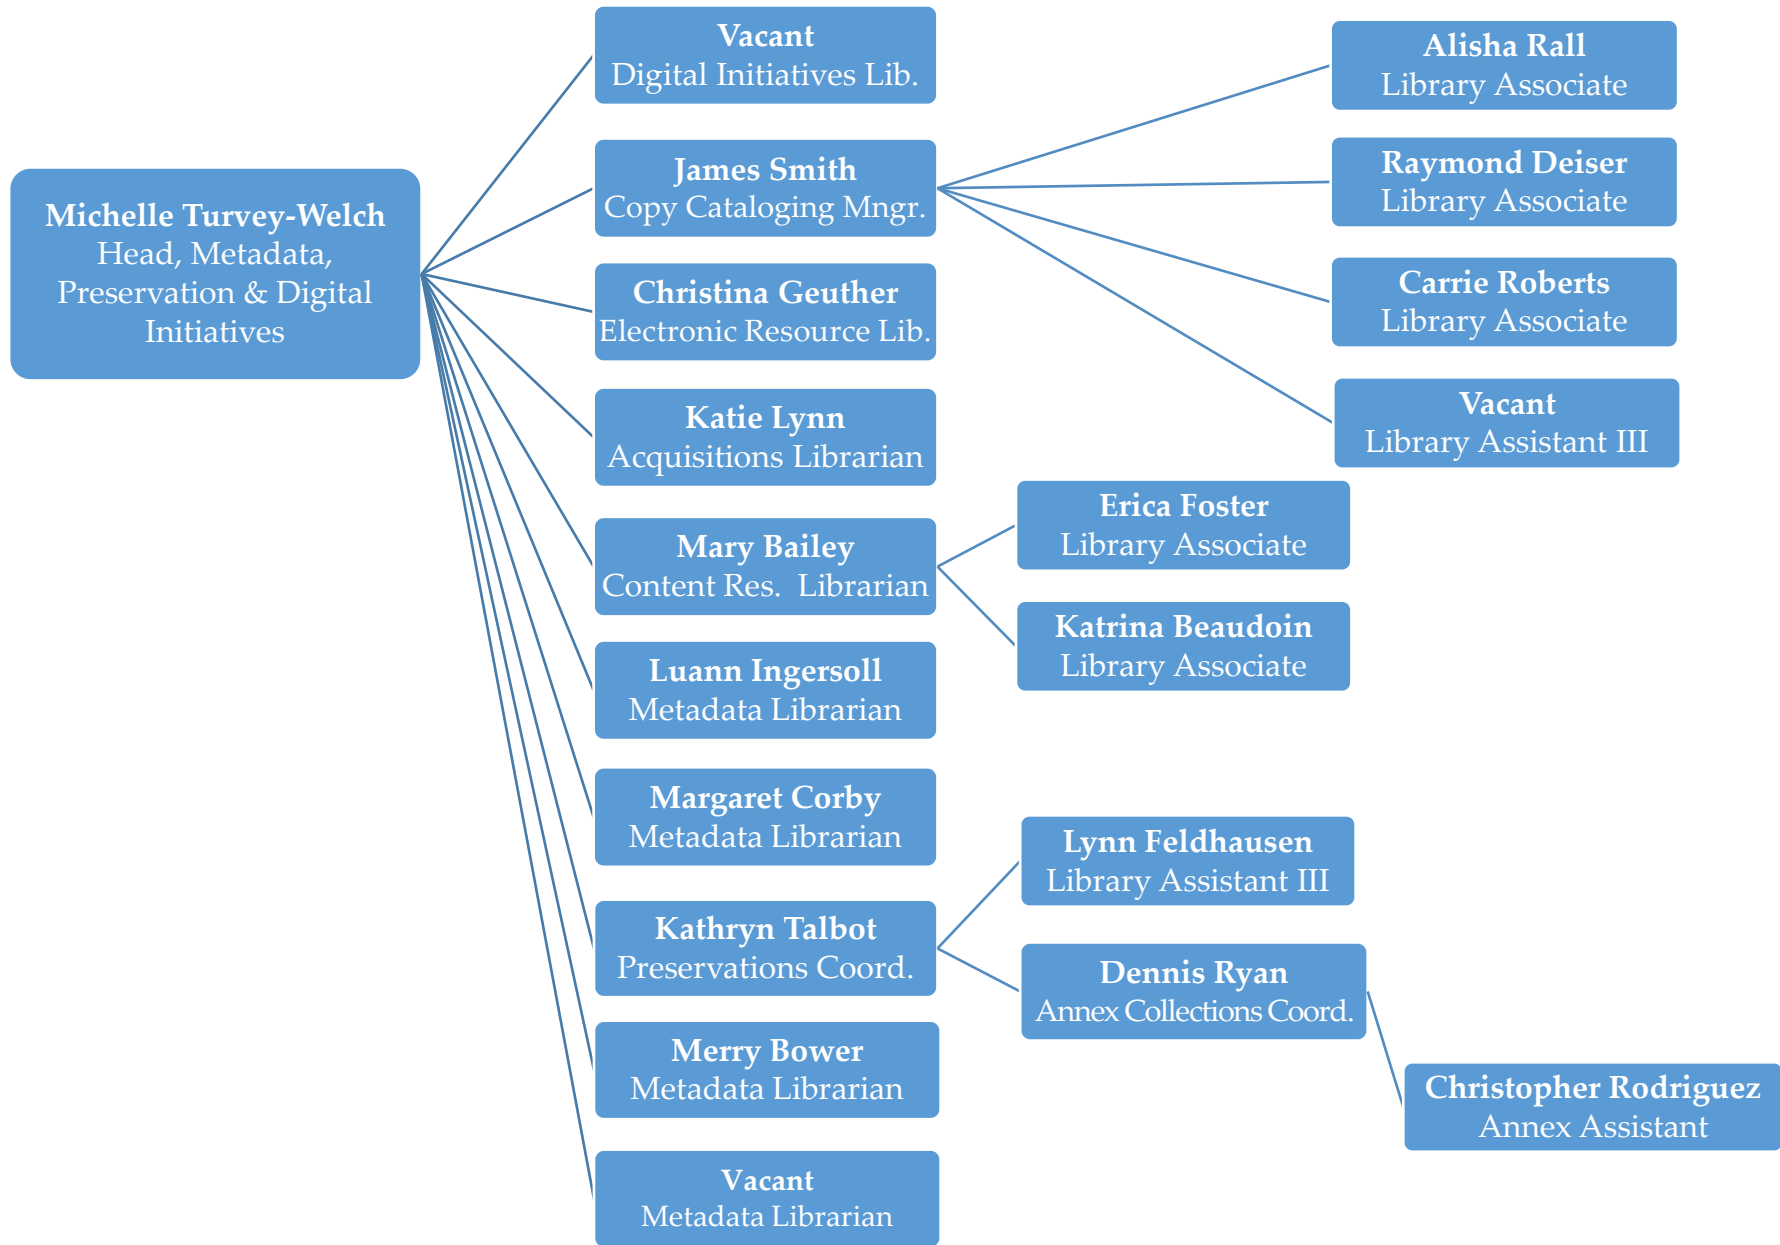

Morse Department of Special Collections

Metadata, Preservation & Digital Initiatives

K-State Salina Campus Library

Veterinary Medicine Library