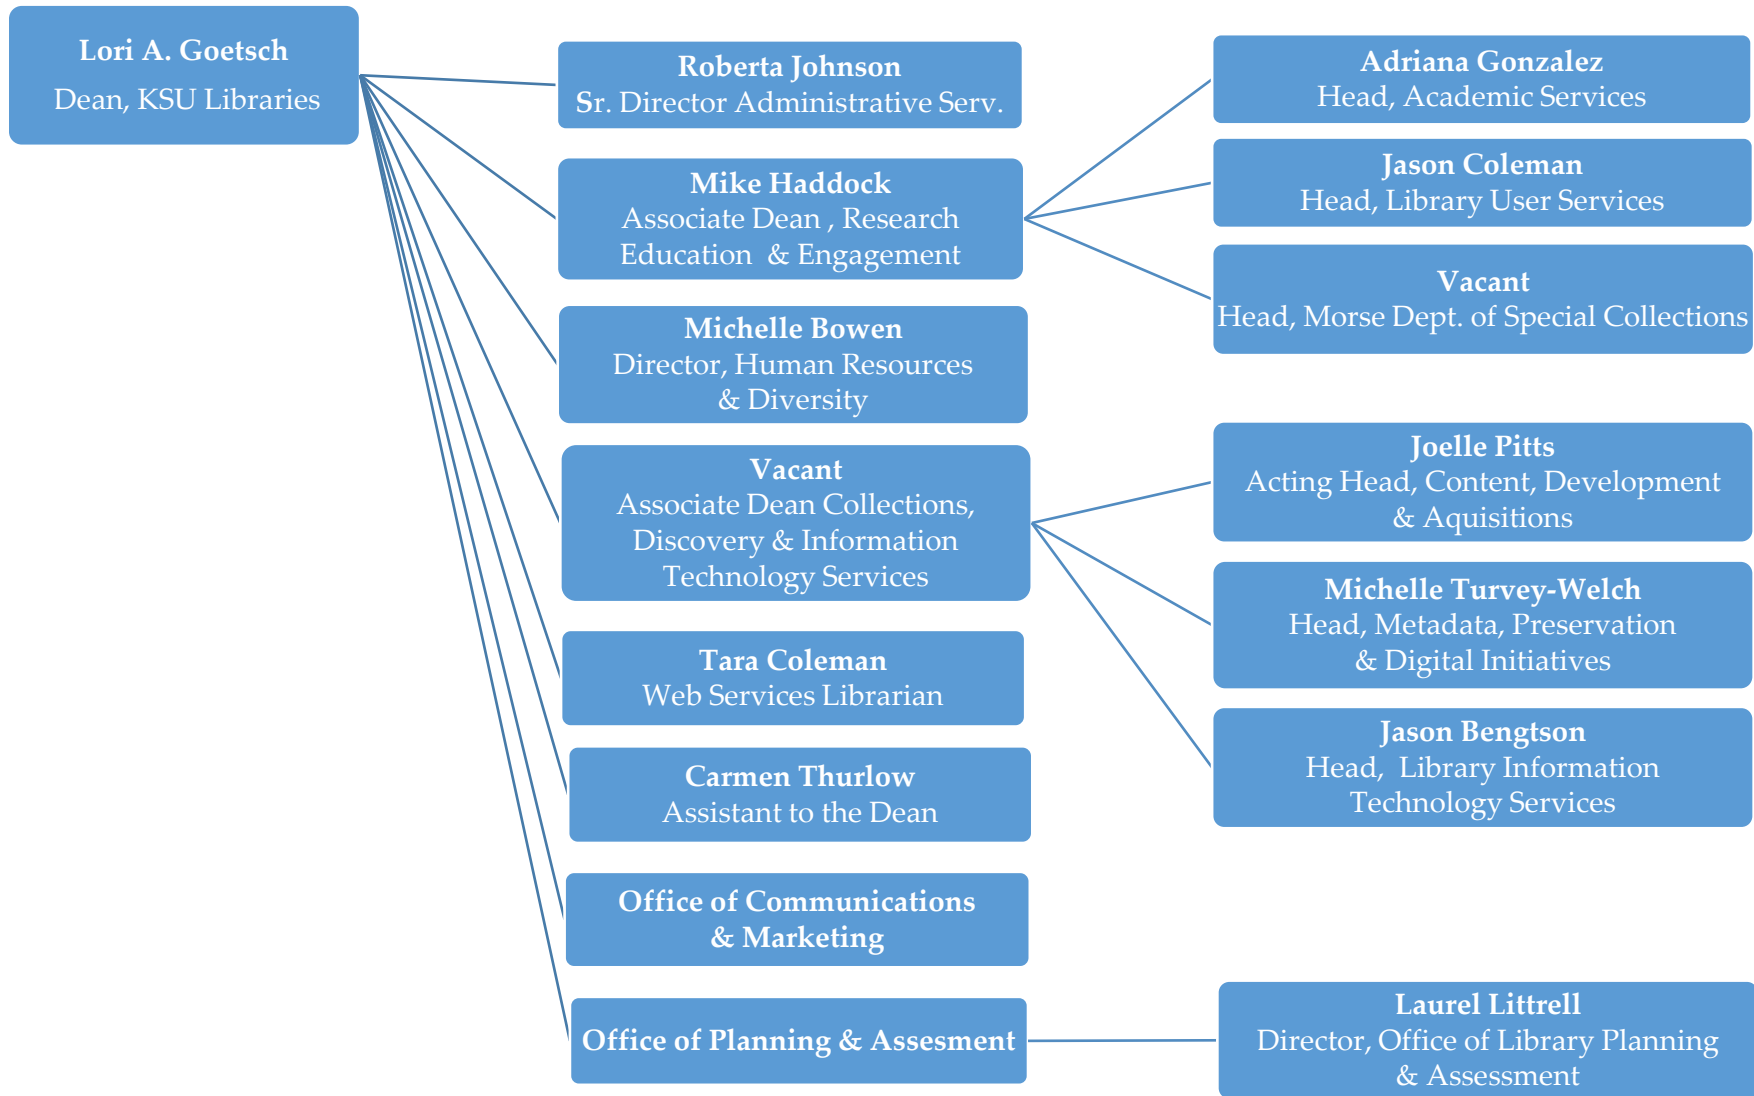

Organizational Chart

Administrative Services

Human Resources

IT Services

Office of Planning & Assessment
Office of Communications & Marketing

Academic Services

Content Development & Acquisitions

Library User Services

Morse Department of Special Collections

Metadata, Preservation & Digital Initiatives

K-State Salina Campus Library

Veterinary Medicine Library