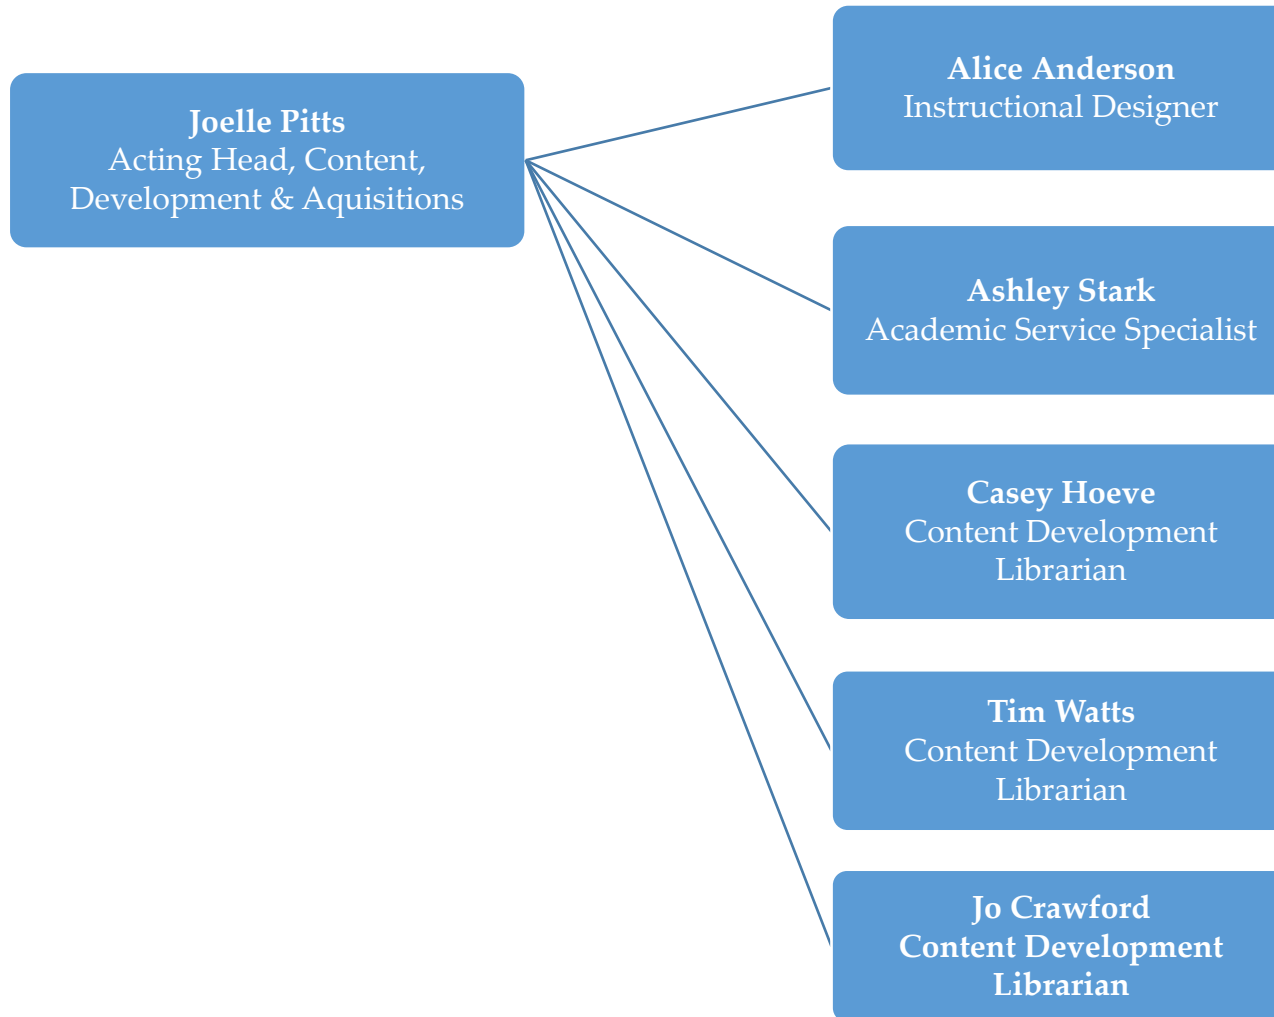

Organizational Chart

Administrative Services

Human Resources

IT Services

Office of Planning & Assessment
Office of Communications & Marketing

Academic Services

Content Development & Acquisitions

Library User Services

Morse Department of Special Collections

Metadata, Preservation & Digital Initiatives

K-State Salina Campus Library

Veterinary Medicine Library