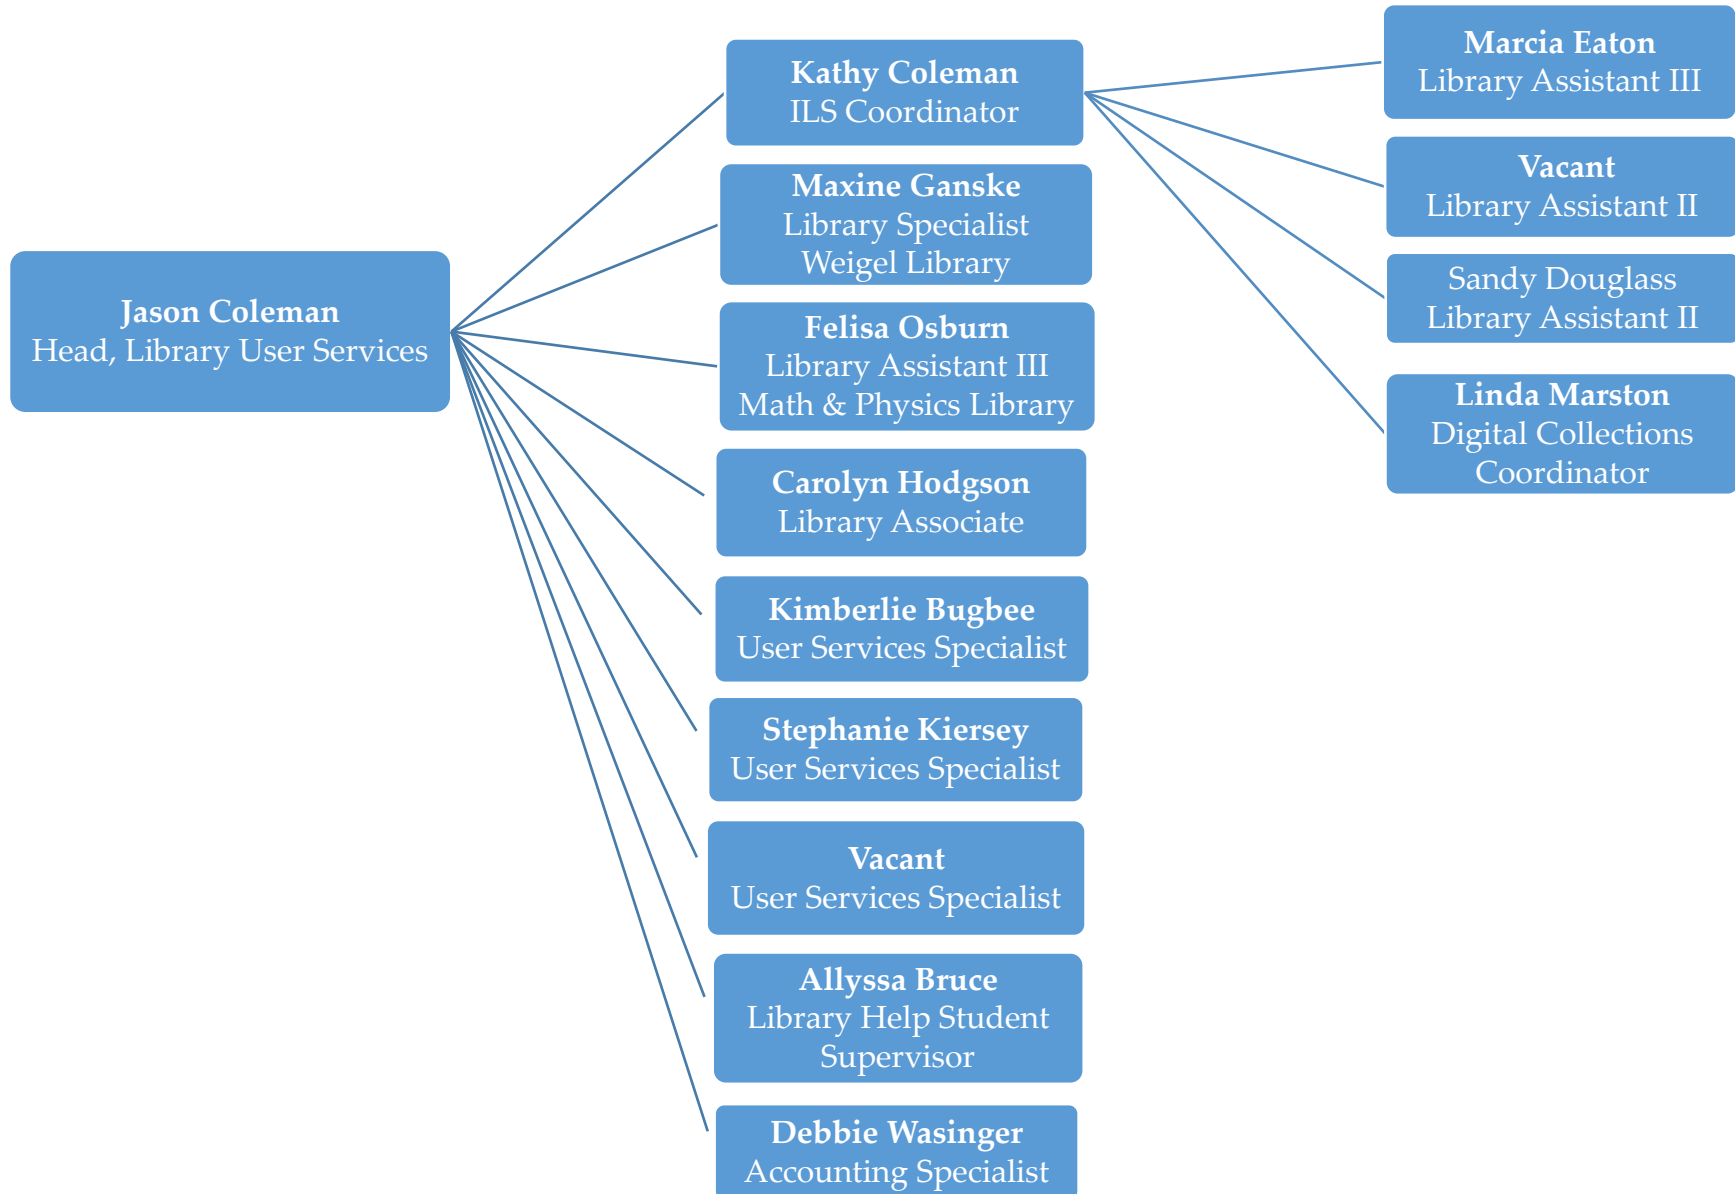

Organizational Chart

Administrative Services

Human Resources

IT Services

Office of Planning & Assessment
Office of Communications & Marketing

Academic Services

Content Development & Acquisitions

Library User Services

Morse Department of Special Collections

Metadata, Preservation & Digital Initiatives

K-State Salina Campus Library

Veterinary Medicine Library