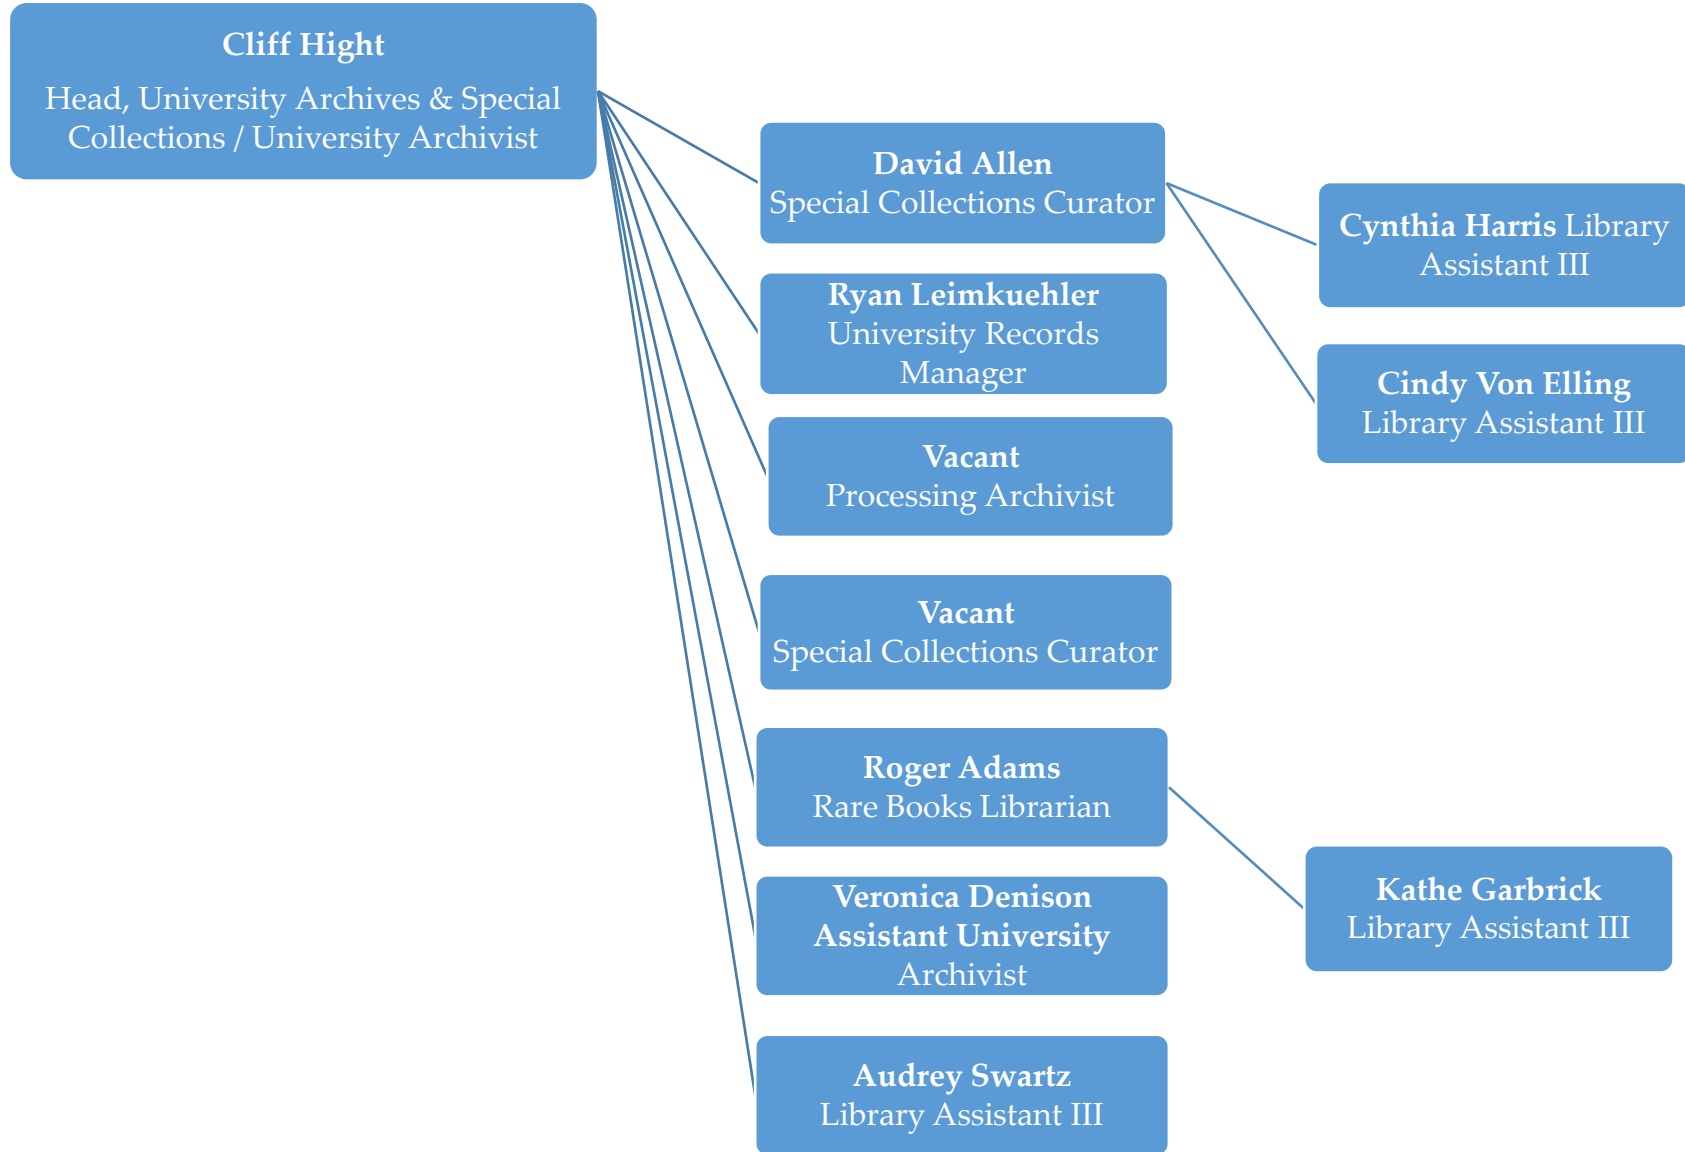

Library User Services

Morse Department of Special Collections

Metadata, Preservation & Acquisitions

K-State Salina Campus Library

Veterinary Medicine Library