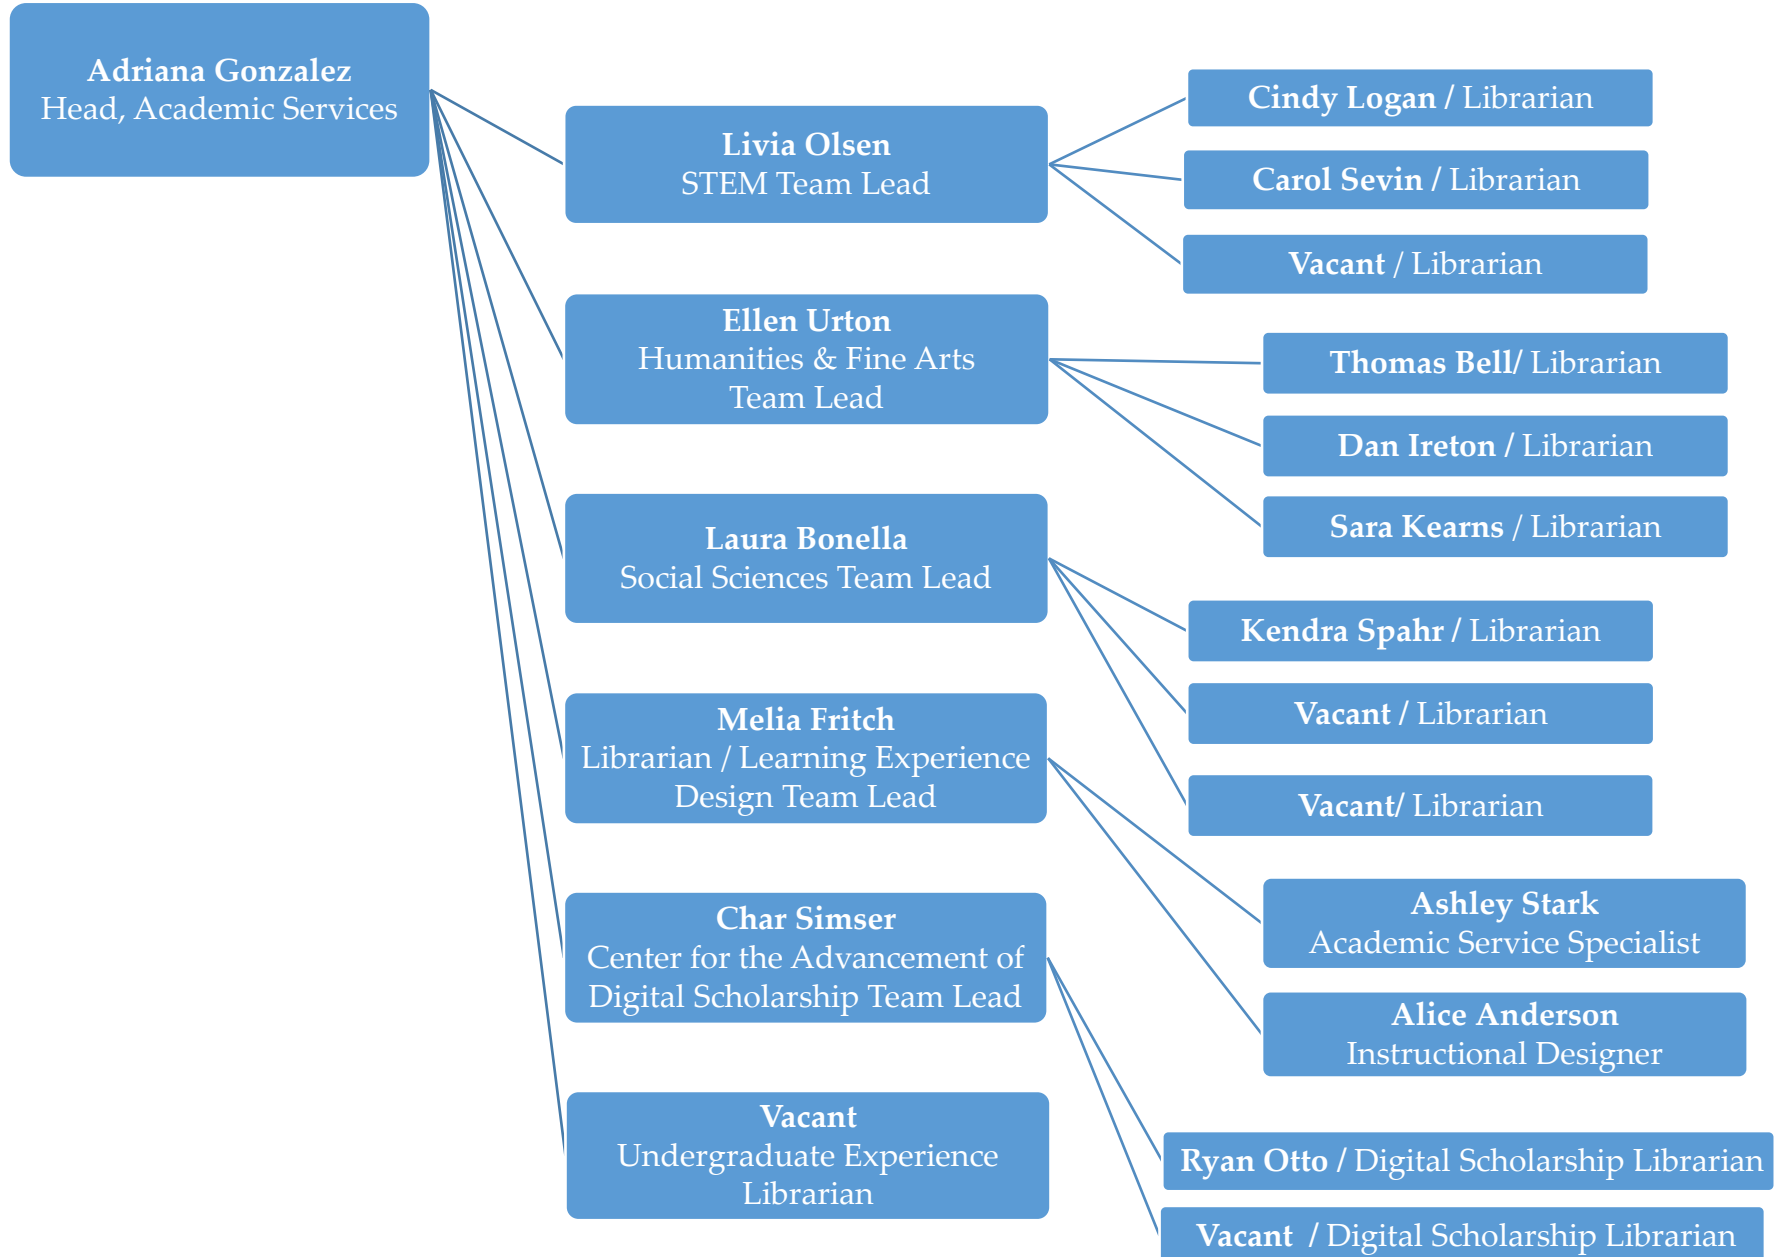

9/4/19

Academic Services