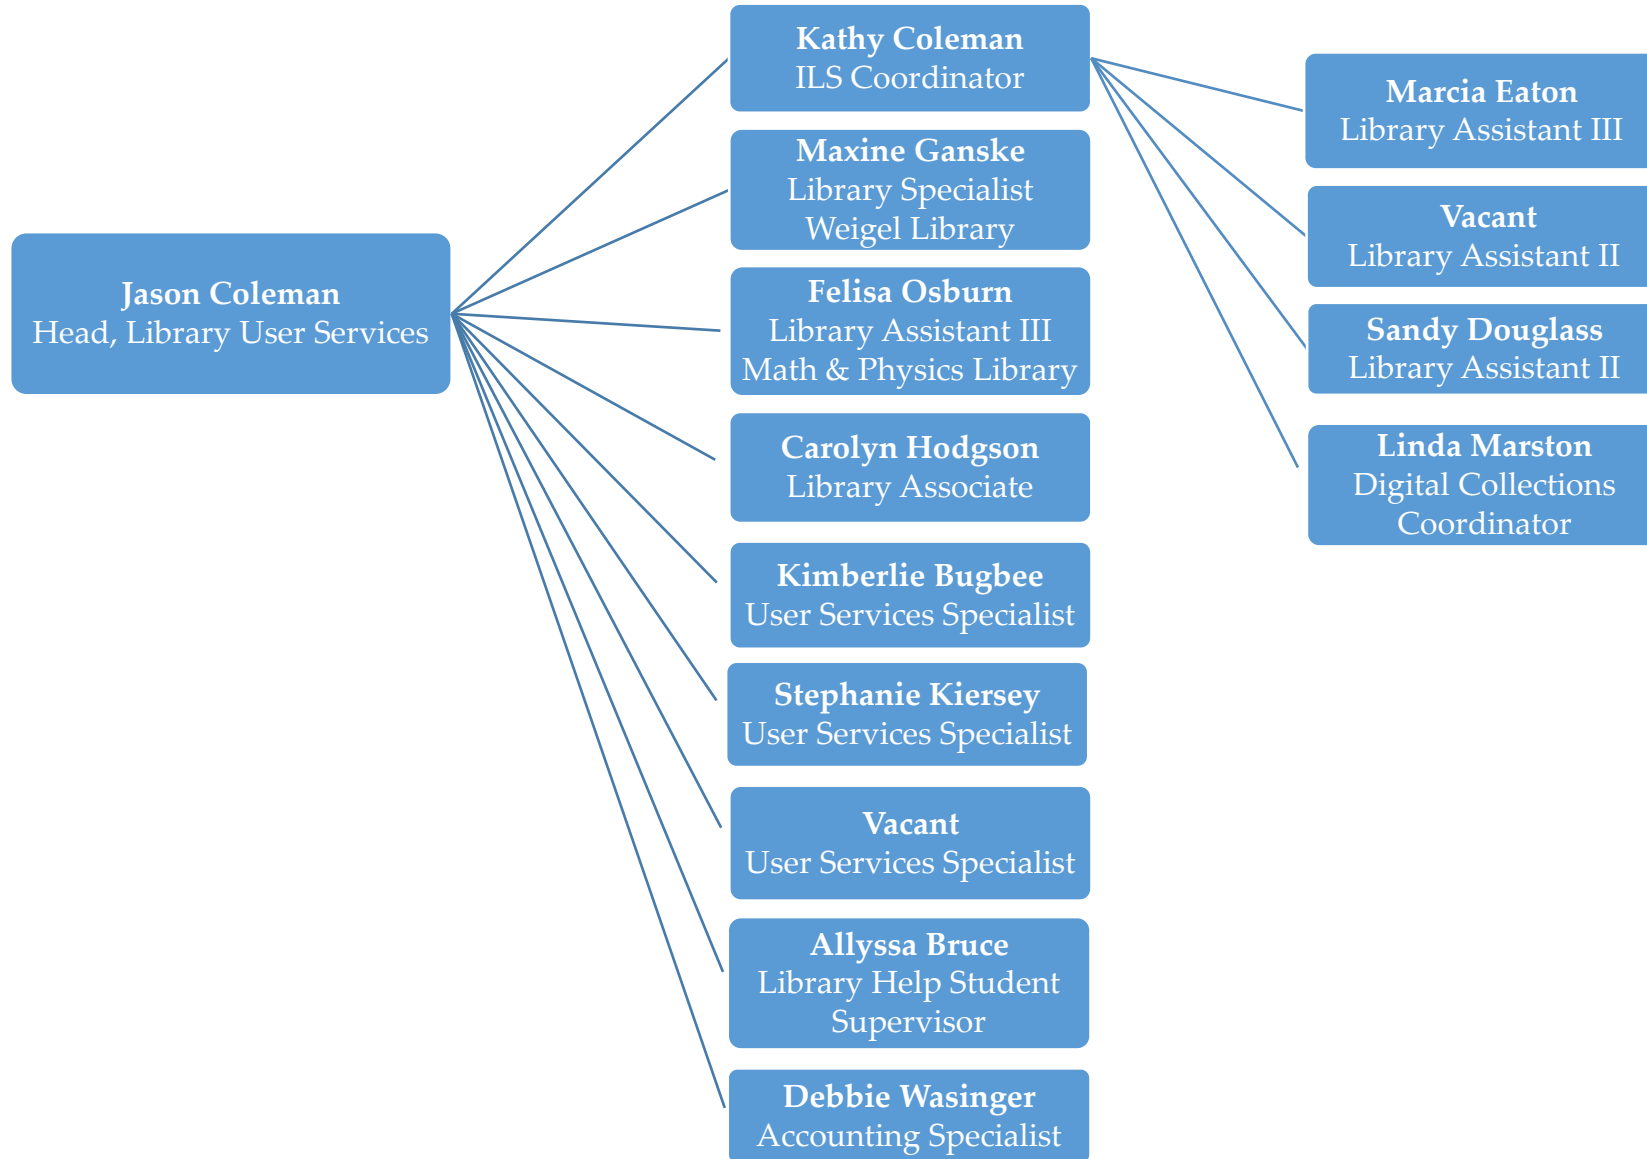

Library User Services

Morse Department of Special Collections

Metadata, Preservation & Acquisitions

K-State Salina Campus Library

Veterinary Medicine Library