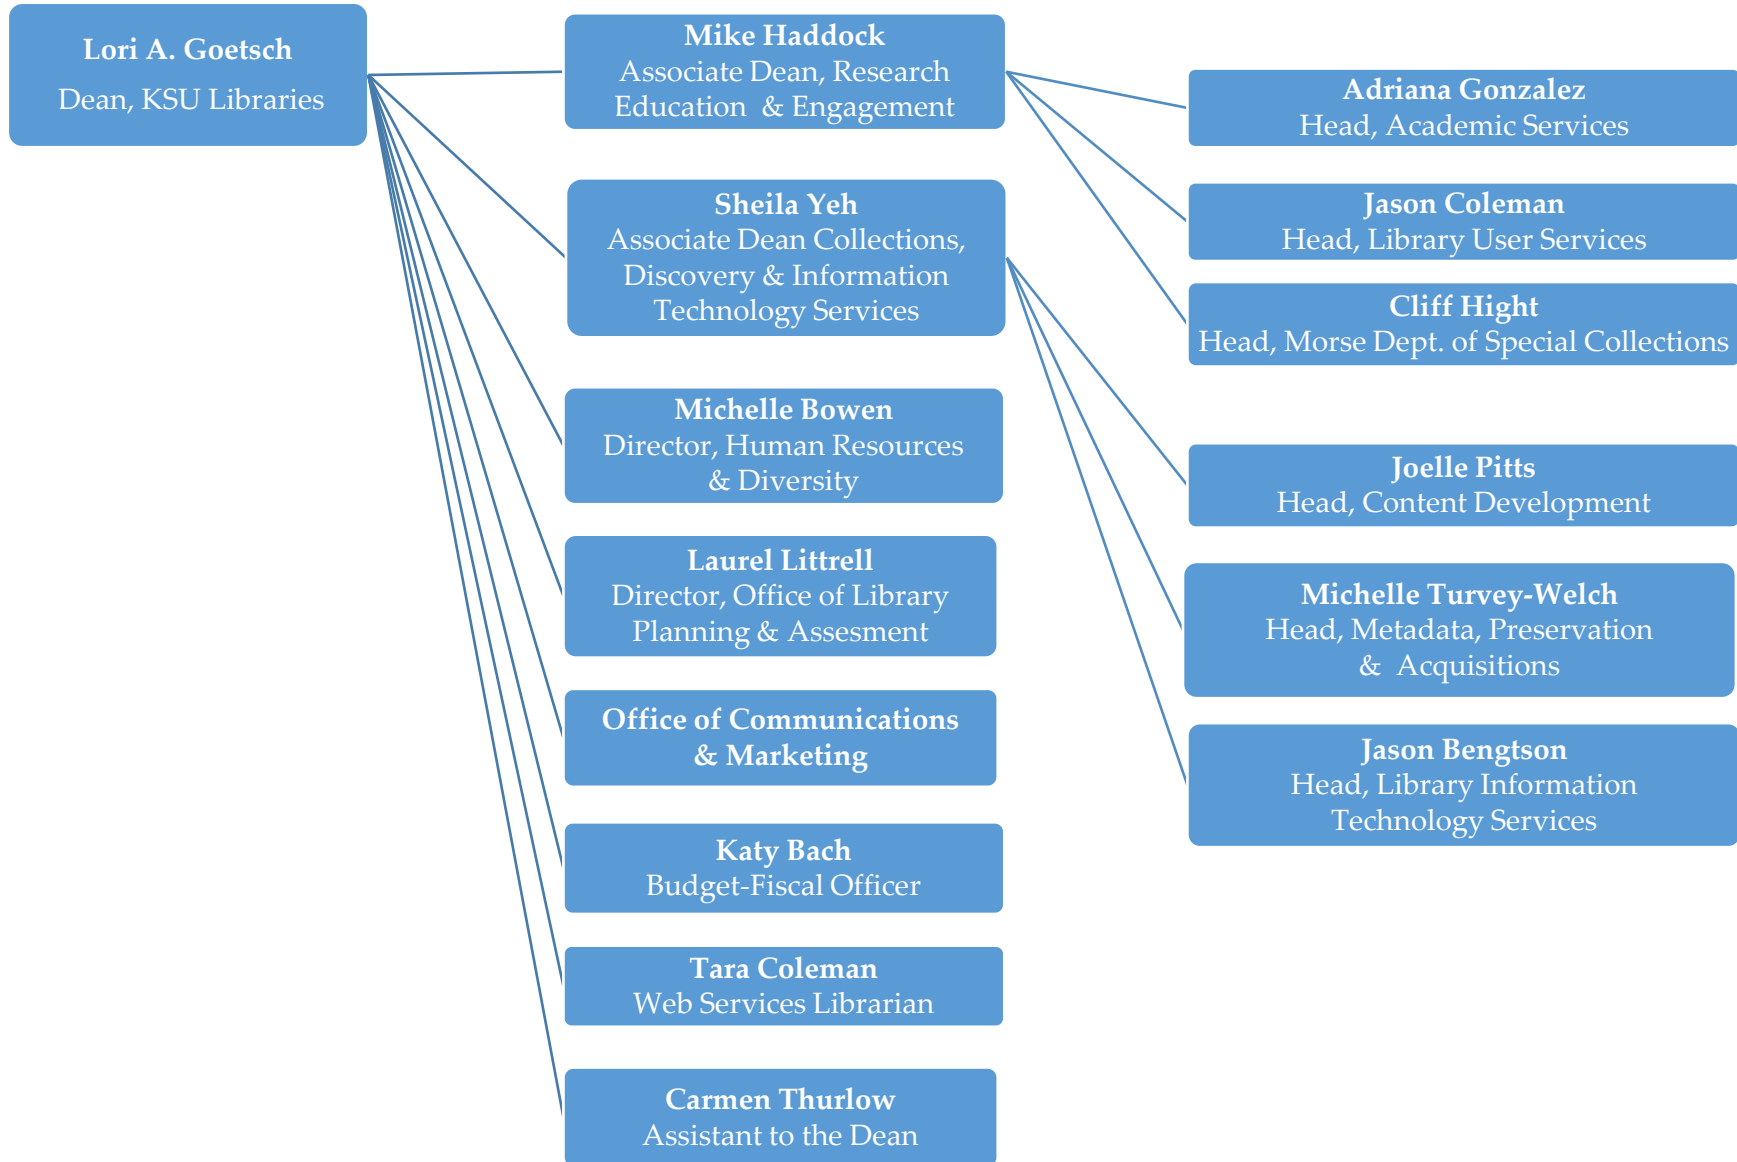

Organizational Chart