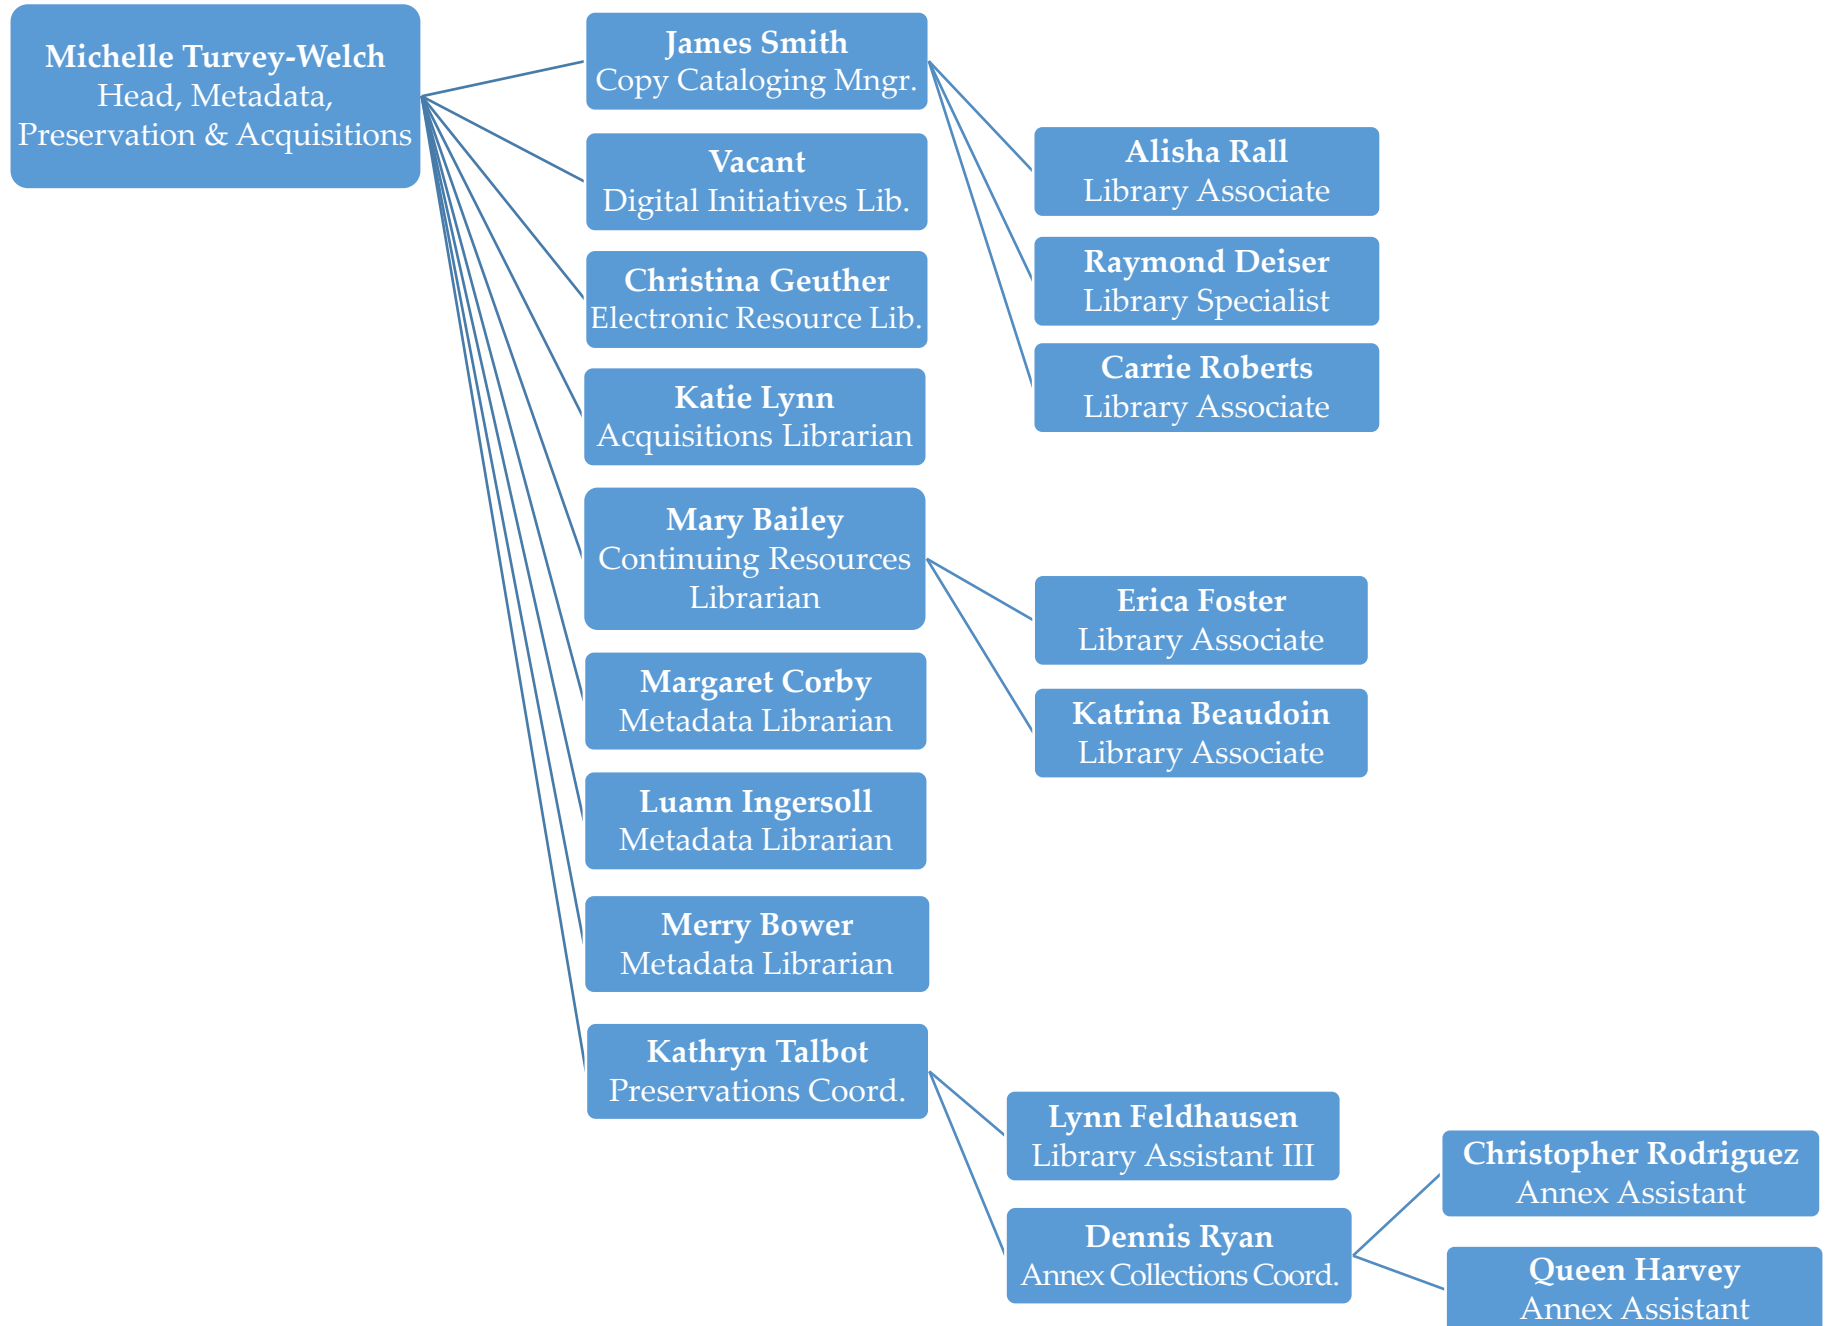

Library User Services

Morse Department of Special Collections

Metadata, Preservation & Acquisitions

K-State Salina Campus Library

Veterinary Medicine Library