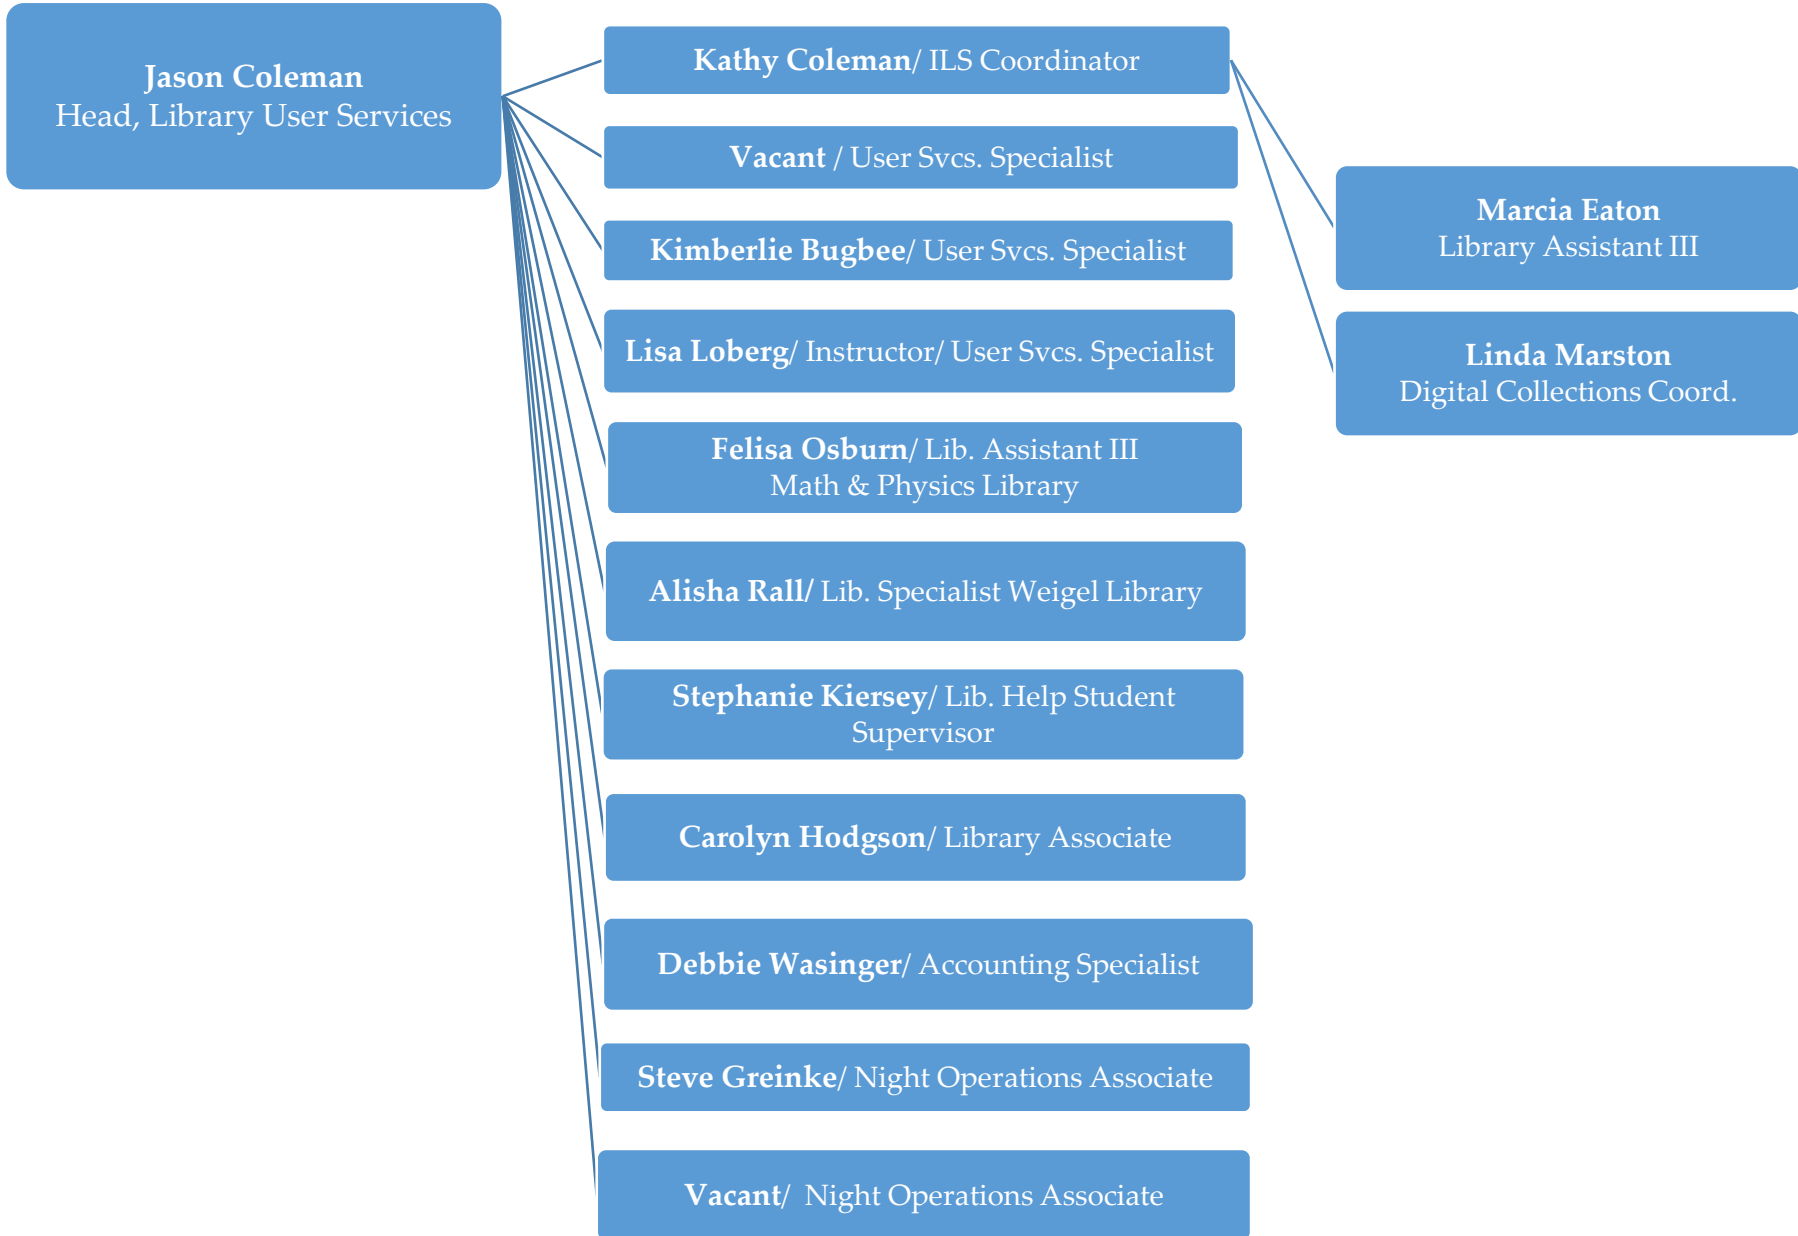

Morse Department of Special Collections

Metadata, Preservation & Acquisitions

K-State Salina Campus Library

Veterinary Medicine Library