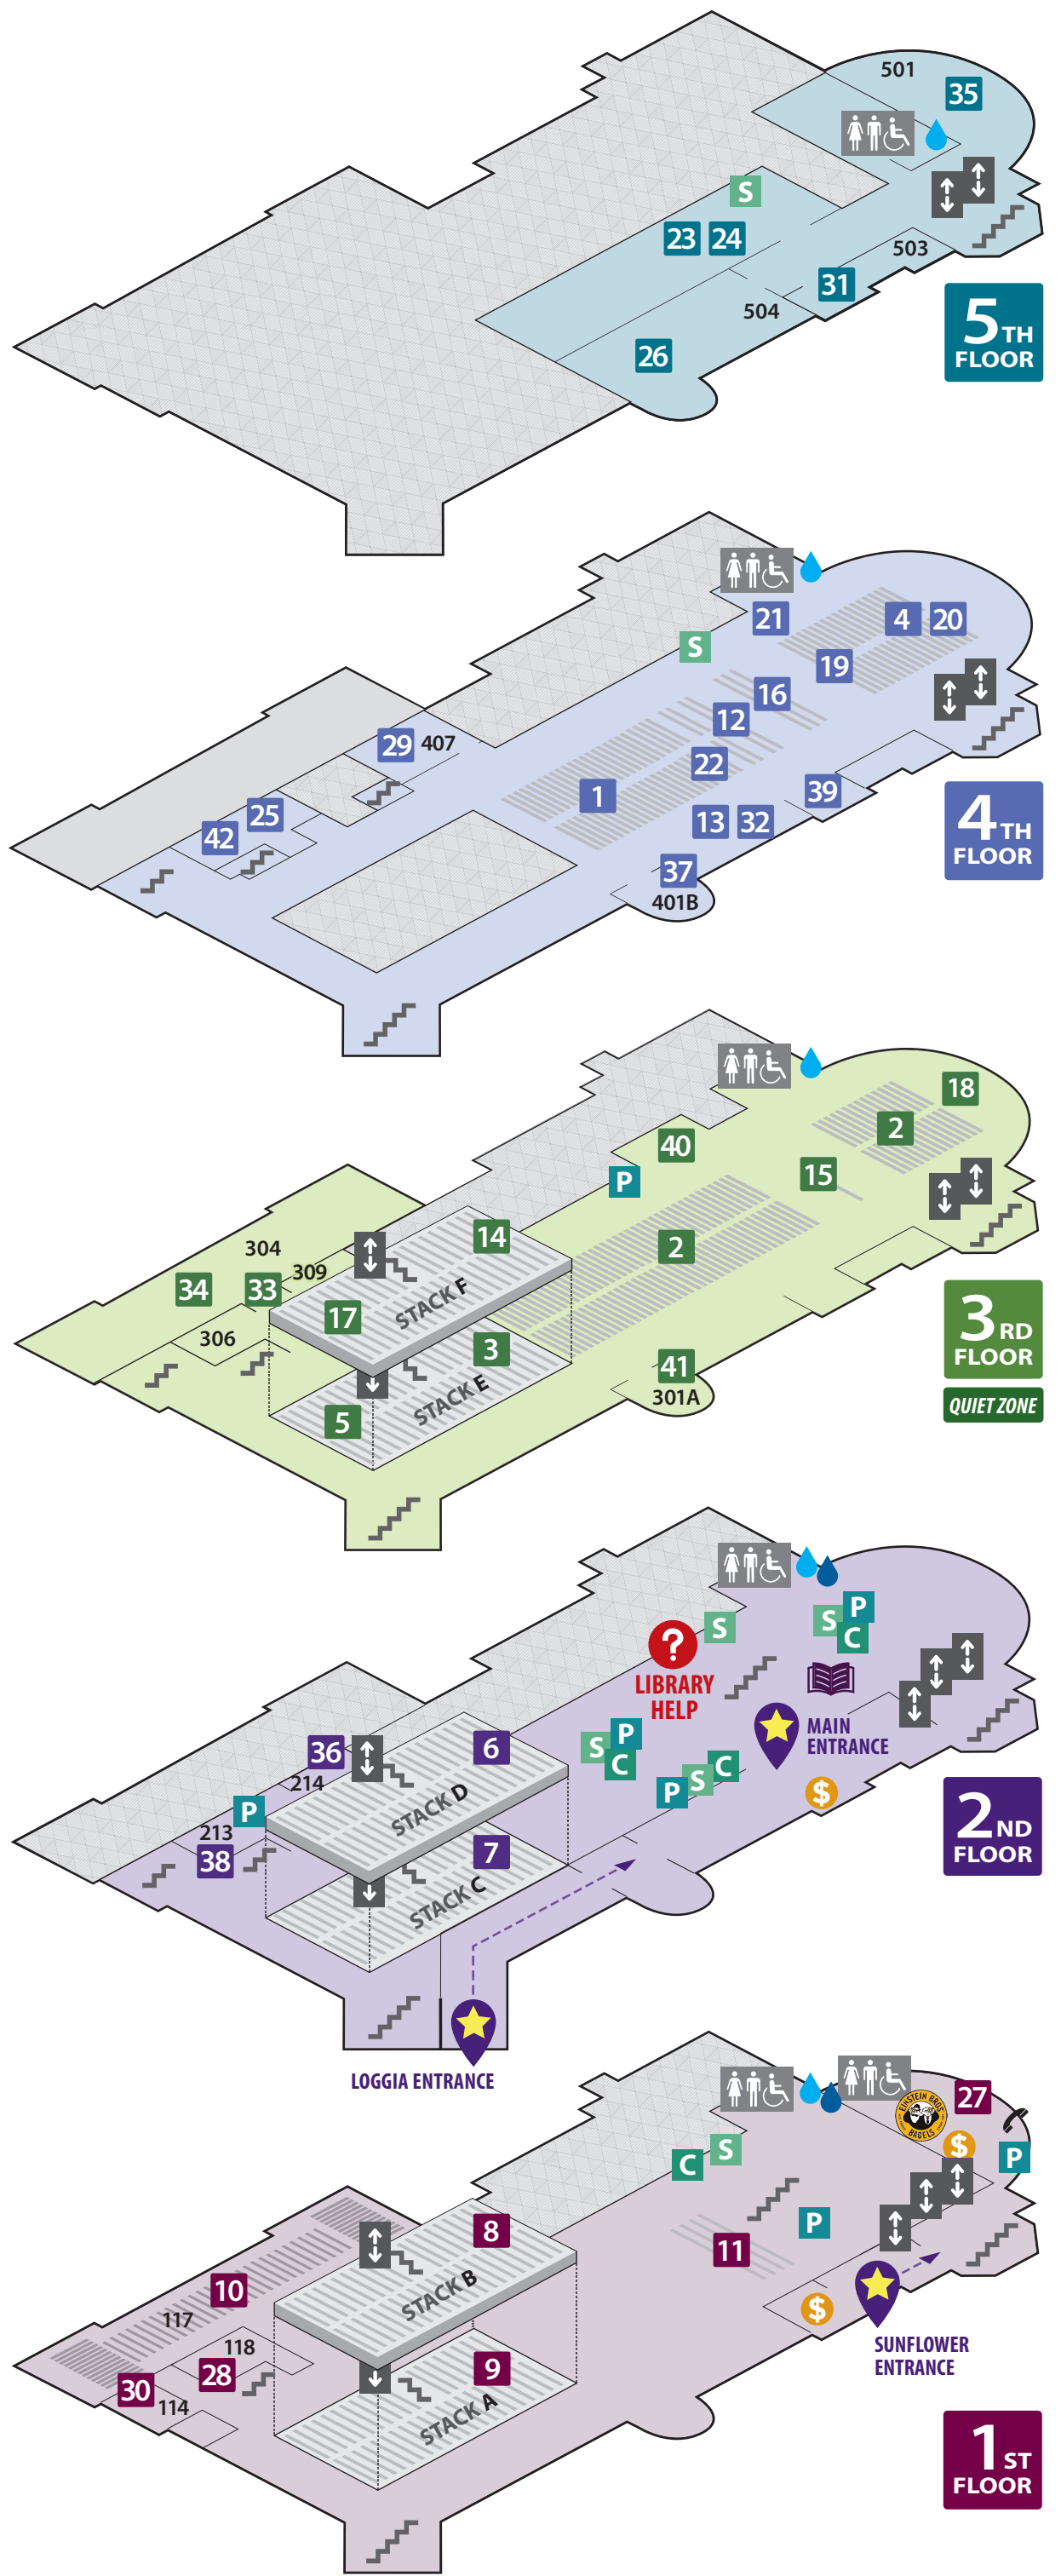

COLLECTION LOCATIONS

11	Current Periodicals	1st Floor
12	Curriculum Materials Collection (CMC)	4th Floor
13	Dow Center for Multicultural & Community Studies	4th Floor
14	Government Publications	Stack Level F
15	Government Publications Microforms	3rd Floor
16	Juvenile Literature	4th Floor
17	Kansas Documents	Stack Level F
18	Maps	3rd Floor
19	Media Collection	4th Floor
?	Microforms	Request at Library Help, 2nd Floor
20	Music and Art Collection (M - NZ call numbers)	4th Floor
21	Music and Art Reference	4th Floor
22	Oversize/Oversize Plus	4th Floor
?	Reserves	Request at Library Help, 2nd Floor
23	Special Collections	5th Floor
24	University Archives	5th Floor

LIBRARY LOCATIONS

25	Academic Learning Center	4th Floor
26	Administrative Services/Office of the Dean (504)	5th Floor
27	Anita C. Lehner 24 Hr. Study Area	1st Floor
28	Center for the Advancement of Digital Scholarship (118)	1st Floor
29	Classroom (407)	4th Floor
30	Conference Room (114)	1st Floor
31	Deans Conference Room (503)	5th Floor
32	Dow Center for Multicultural & Community Studies	4th Floor
	Einstein Brothers Bagels	1st Floor
33	Graduate Study Rooms (306, 309)	3rd Floor
34	Great Room (304)	3rd Floor
35	Hemisphere Room (501)	5th Floor
36	iTAC/IT Help Desk (214)	2nd Floor
37	Kemper Found./Commerce Bank Conference Room (401B)	4th Floor
?	Library Help	2nd Floor
38	Media Development Center (213)	2nd Floor
39	Meditation Alcove	4th Floor
40	Microforms Equipment Room	3rd Floor
41	Montgomery Family Conference Room (301A)	3rd Floor
42	"We Are The Dream" Mural	4th Floor

08/01/2017

KEY	Ask For Help	Printers	Restrooms	Stairs	Drinking Fountains
	Self-checkout	Scanners	Bookshelves	Phone	Refill Water Bottles
	Entrance	Copiers	Elevators	Staff Areas	Vending Machine