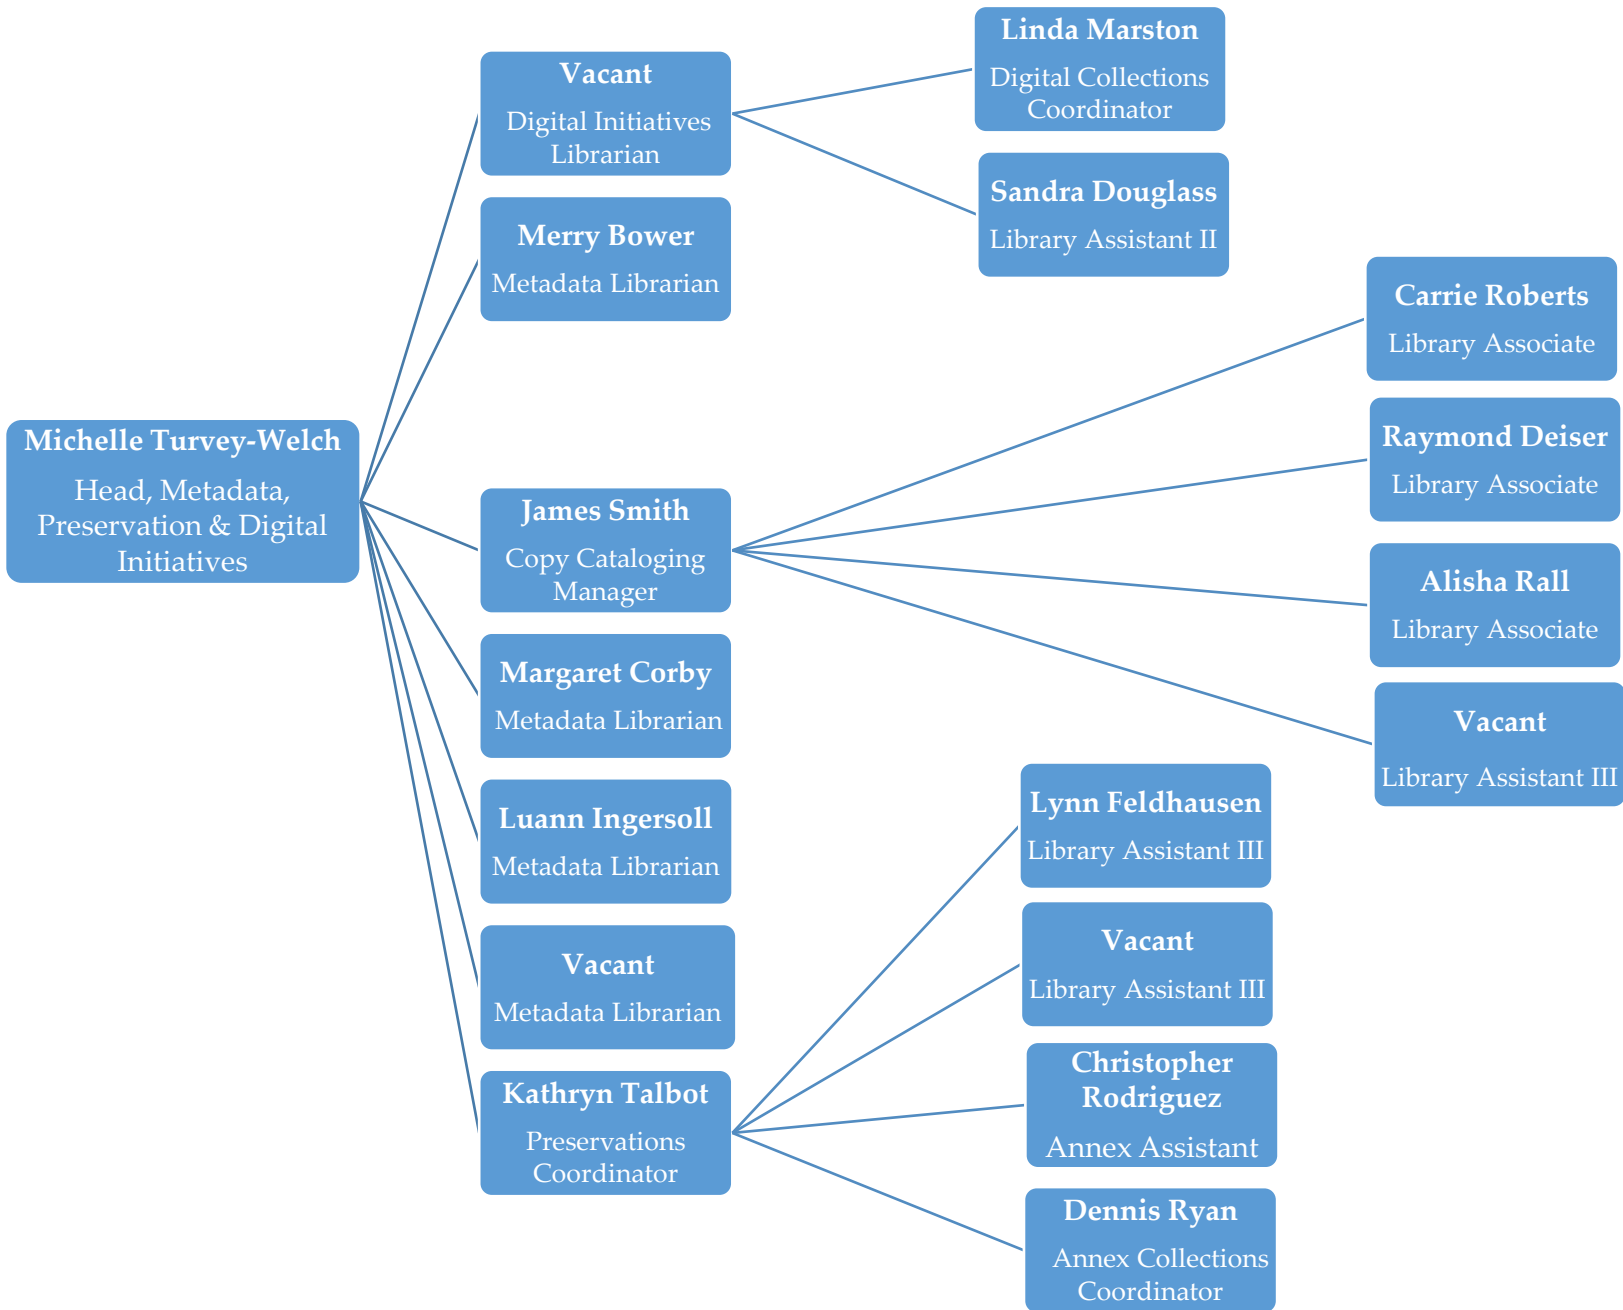

Organizational Chart

Administrative & IT Services

Human Resources

**Office of Planning & Assessment
Office of Communications & Marketing**

Academic Services

Library User Services

Morse Department of Special Collections

Content Development & Acquisitions

Center for the Advancement of Digital Scholarship

Metadata, Preservation & Digital Initiatives

K-State Salina Campus Library

Veterinary Medicine Library