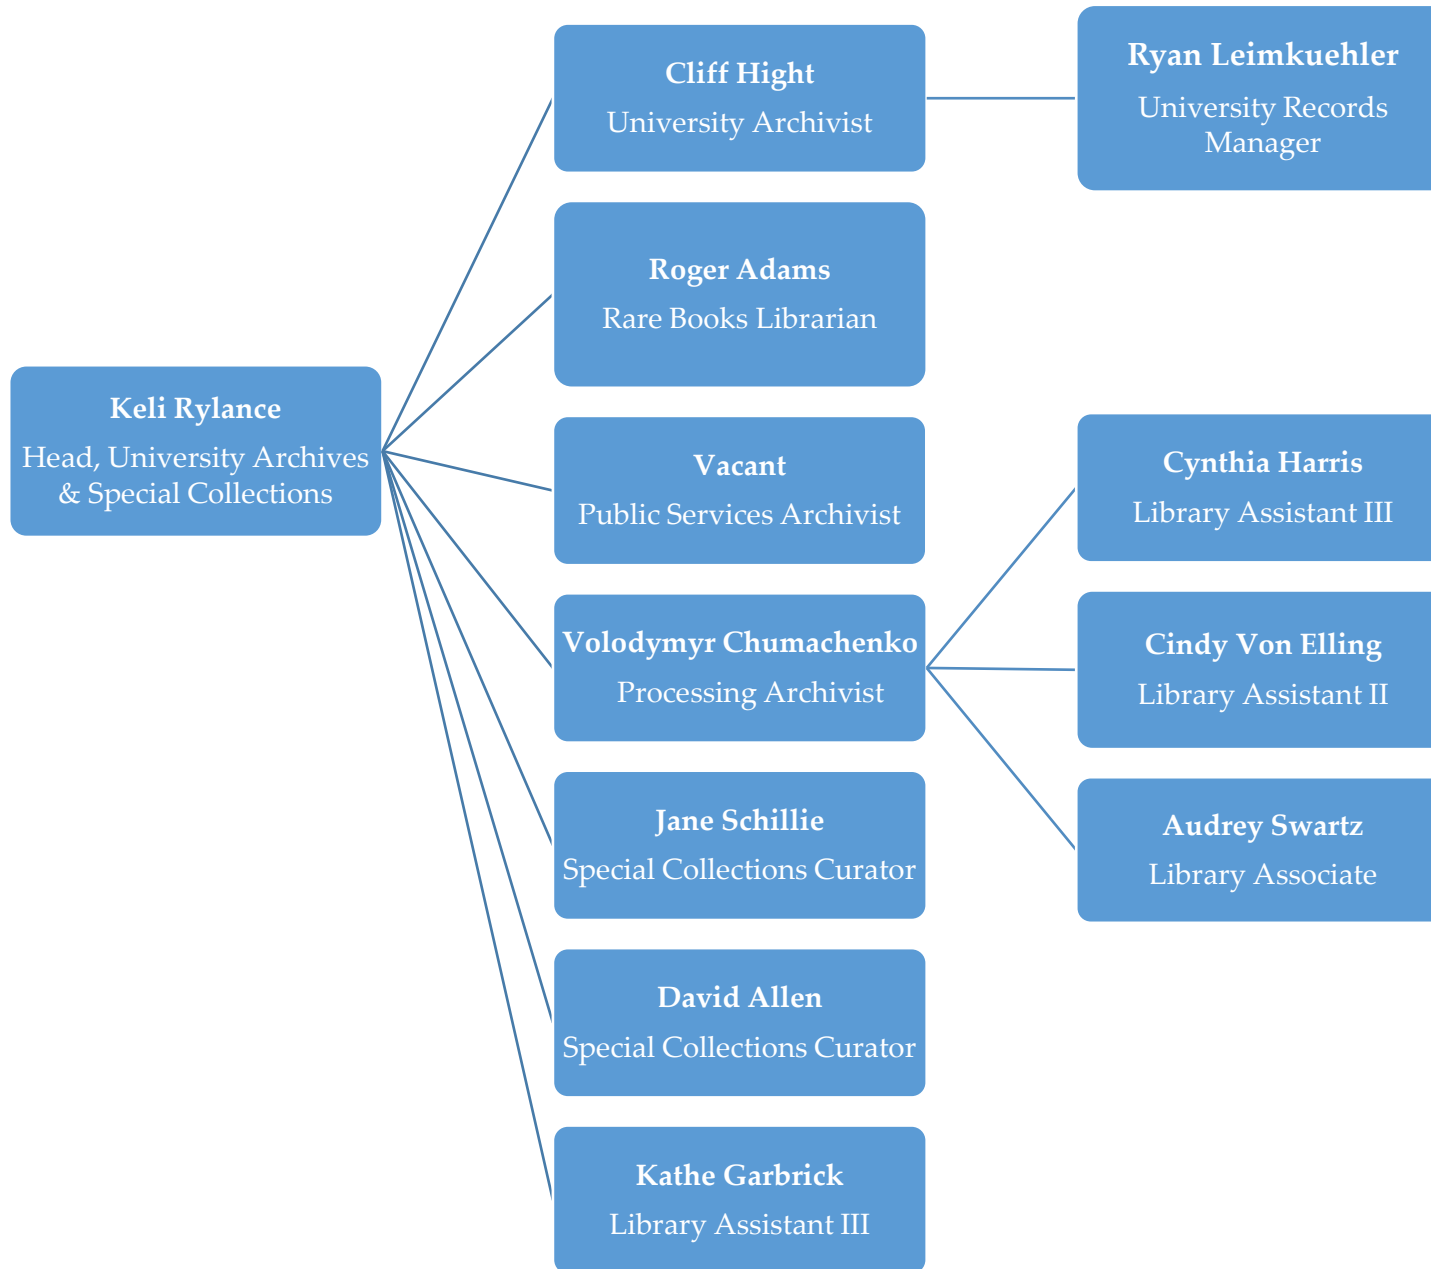

Organizational Chart

Administrative & IT Services

Human Resources

**Office of Planning & Assessment
Office of Communications & Marketing**

Academic Services

Library User Services

Morse Department of Special Collections

Content Development & Acquisitions

Center for the Advancement of Digital Scholarship

Metadata, Preservation & Digital Initiatives

K-State Salina Campus Library

Veterinary Medicine Library