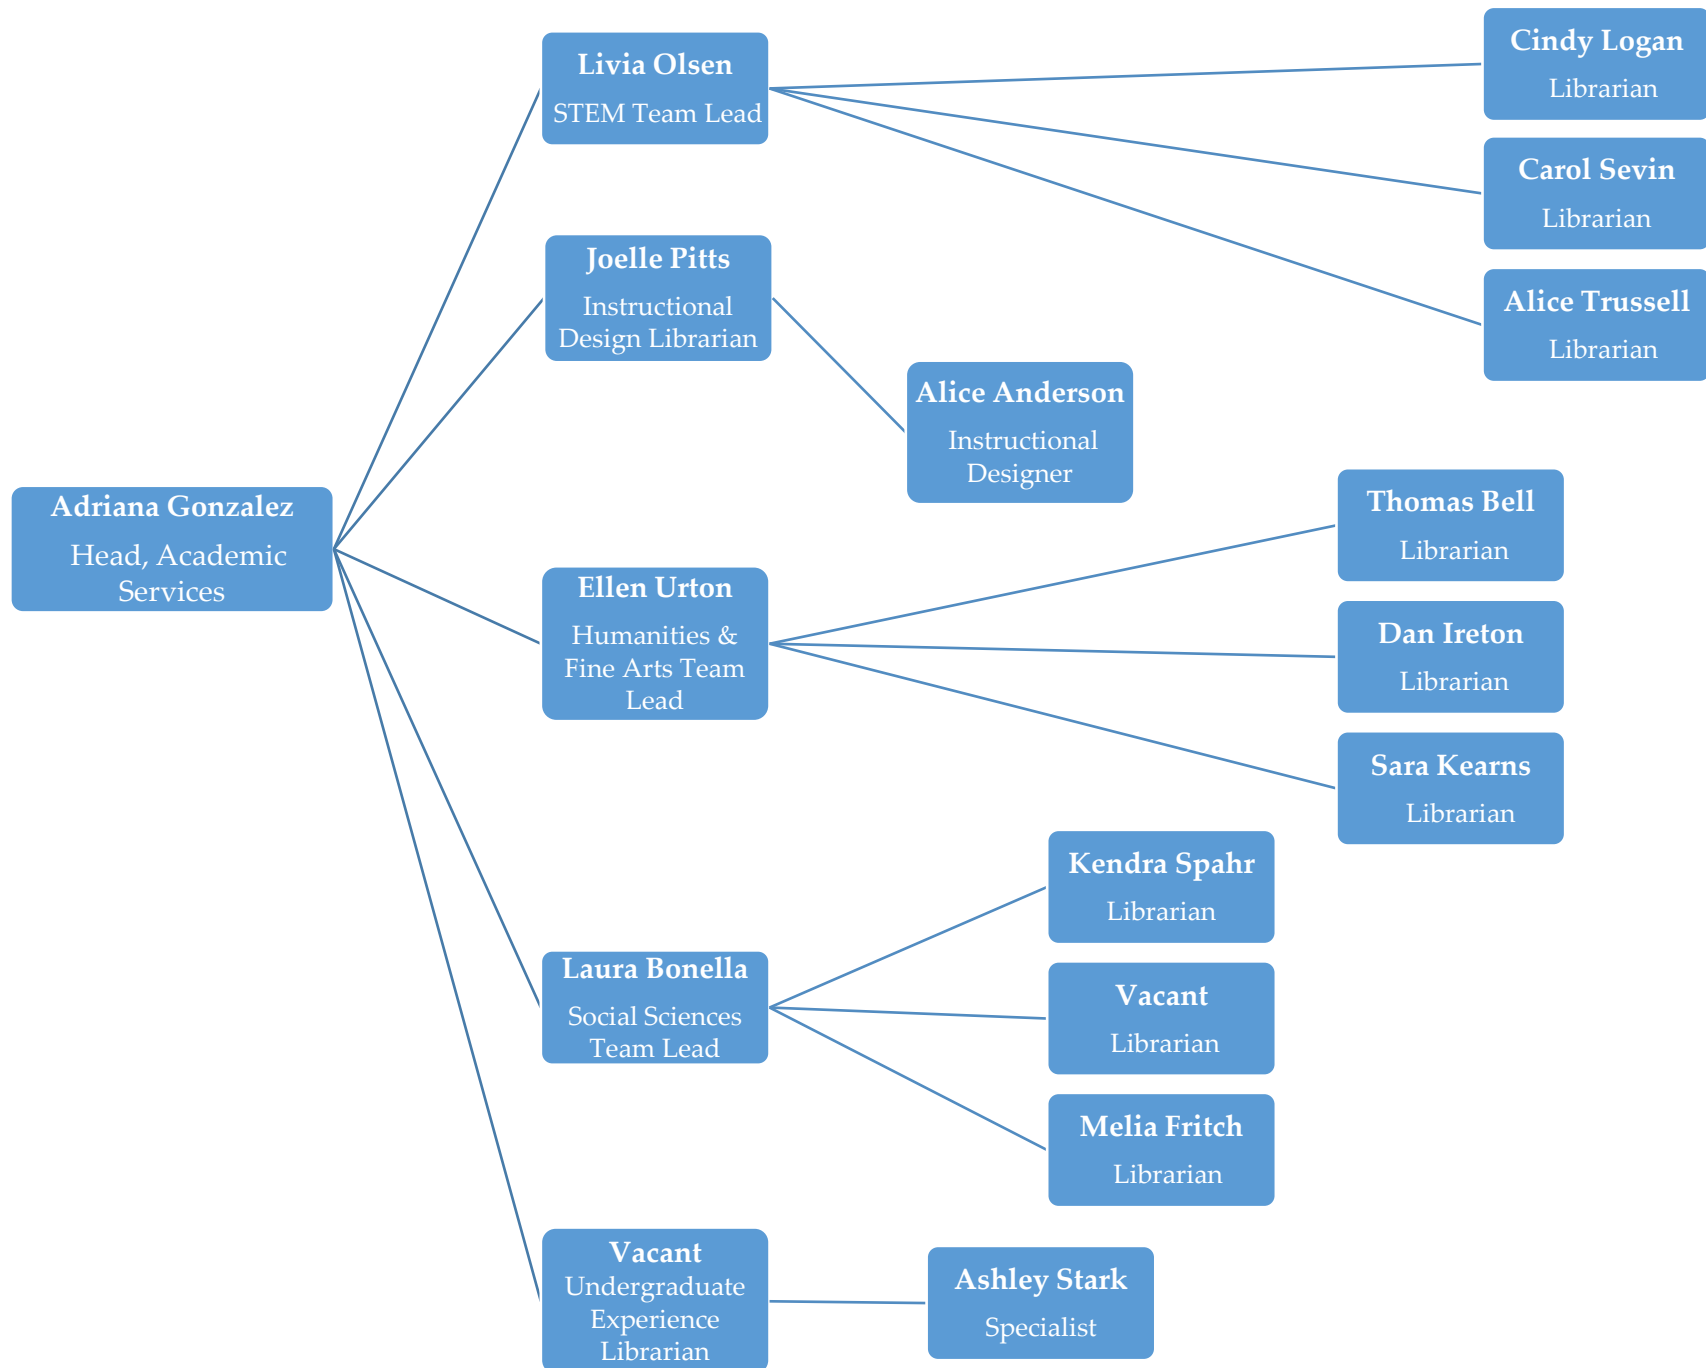

Organizational Chart

Administrative & IT Services

Human Resources

**Office of Planning & Assessment
Office of Communications & Marketing**

Academic Services

Library User Services

Morse Department of Special Collections

Content Development & Acquisitions

Center for the Advancement of Digital Scholarship

Metadata, Preservation & Digital Initiatives

K-State Salina Campus Library

Veterinary Medicine Library