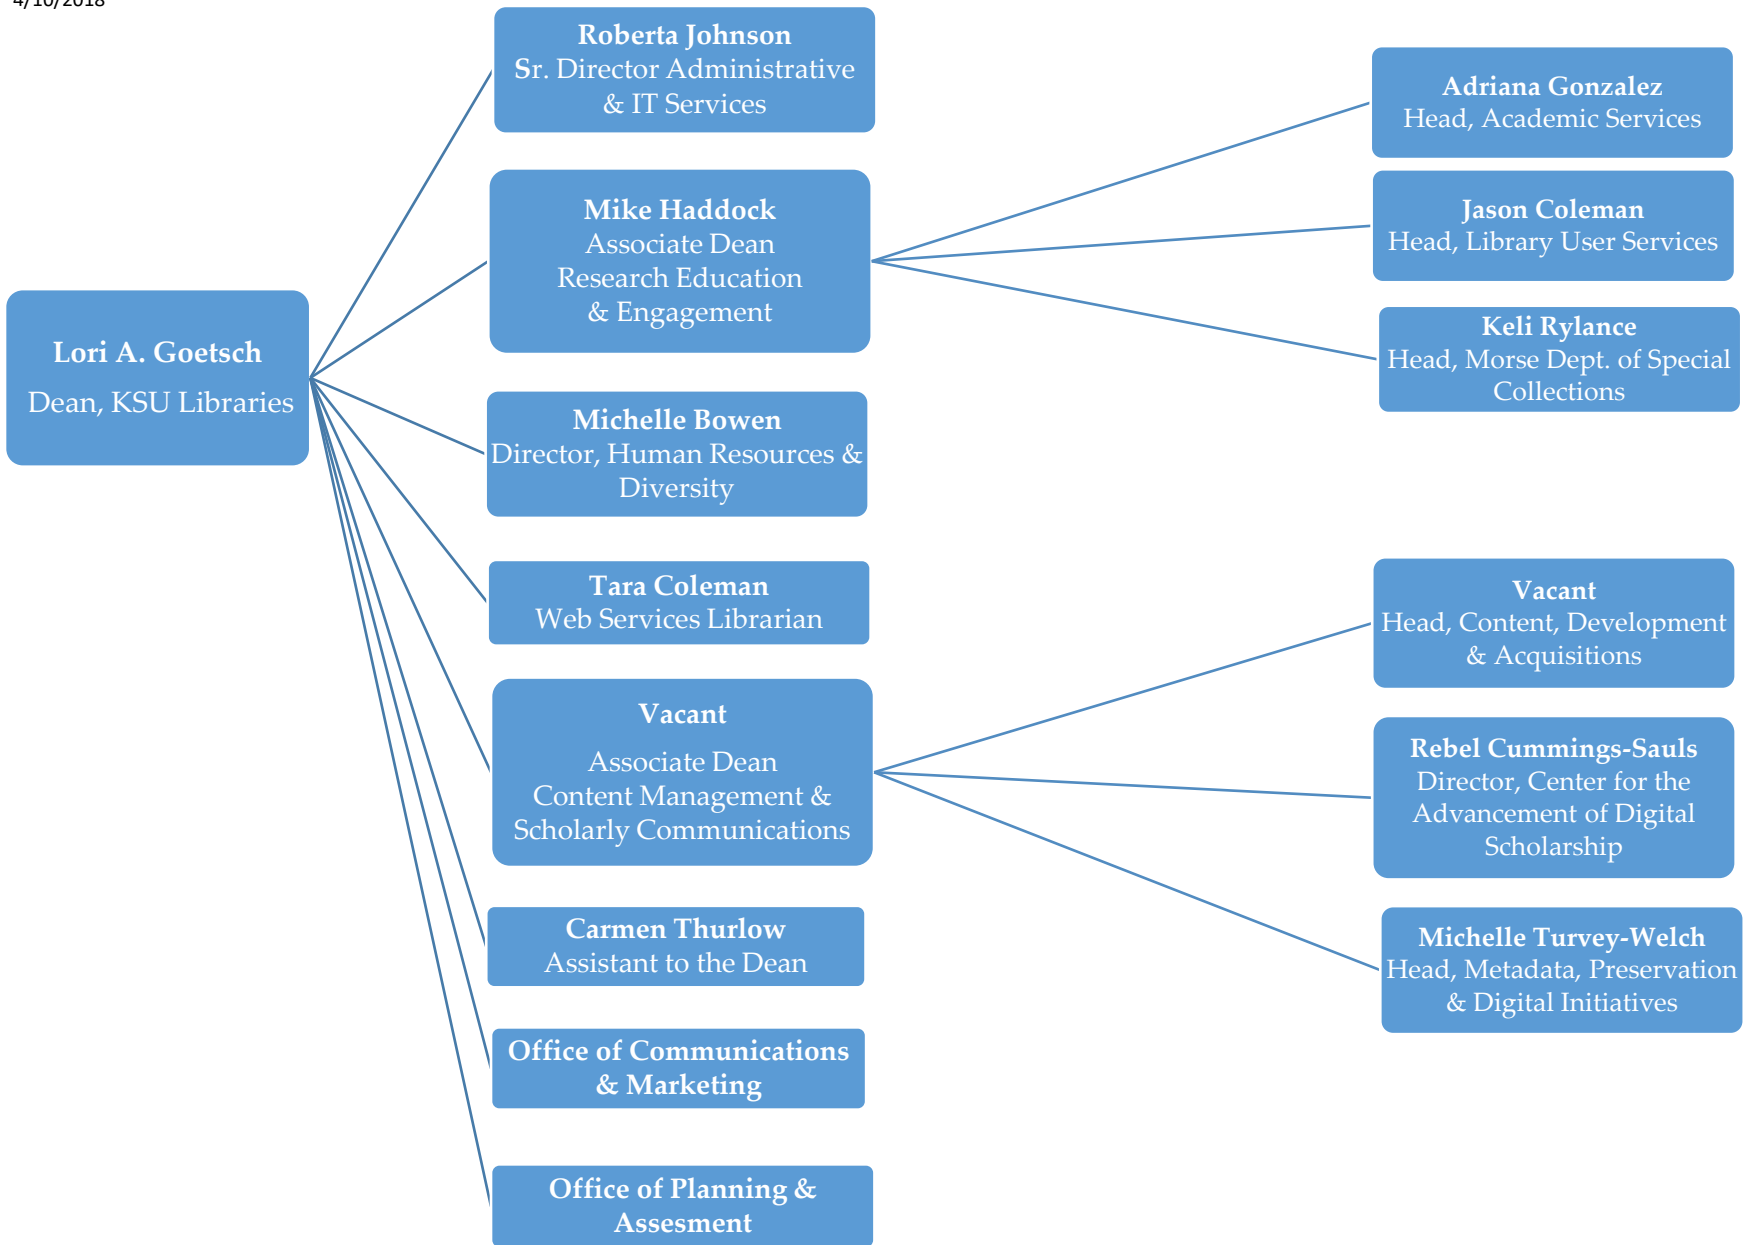

Organizational Chart

Administrative & IT Services

Human Resources

**Office of Planning & Assessment
Office of Communications & Marketing**

Academic Services

Library User Services

Morse Department of Special Collections

Content Development & Acquisitions

Center for the Advancement of Digital Scholarship

Metadata, Preservation & Digital Initiatives

K-State Salina Campus Library

Veterinary Medicine Library