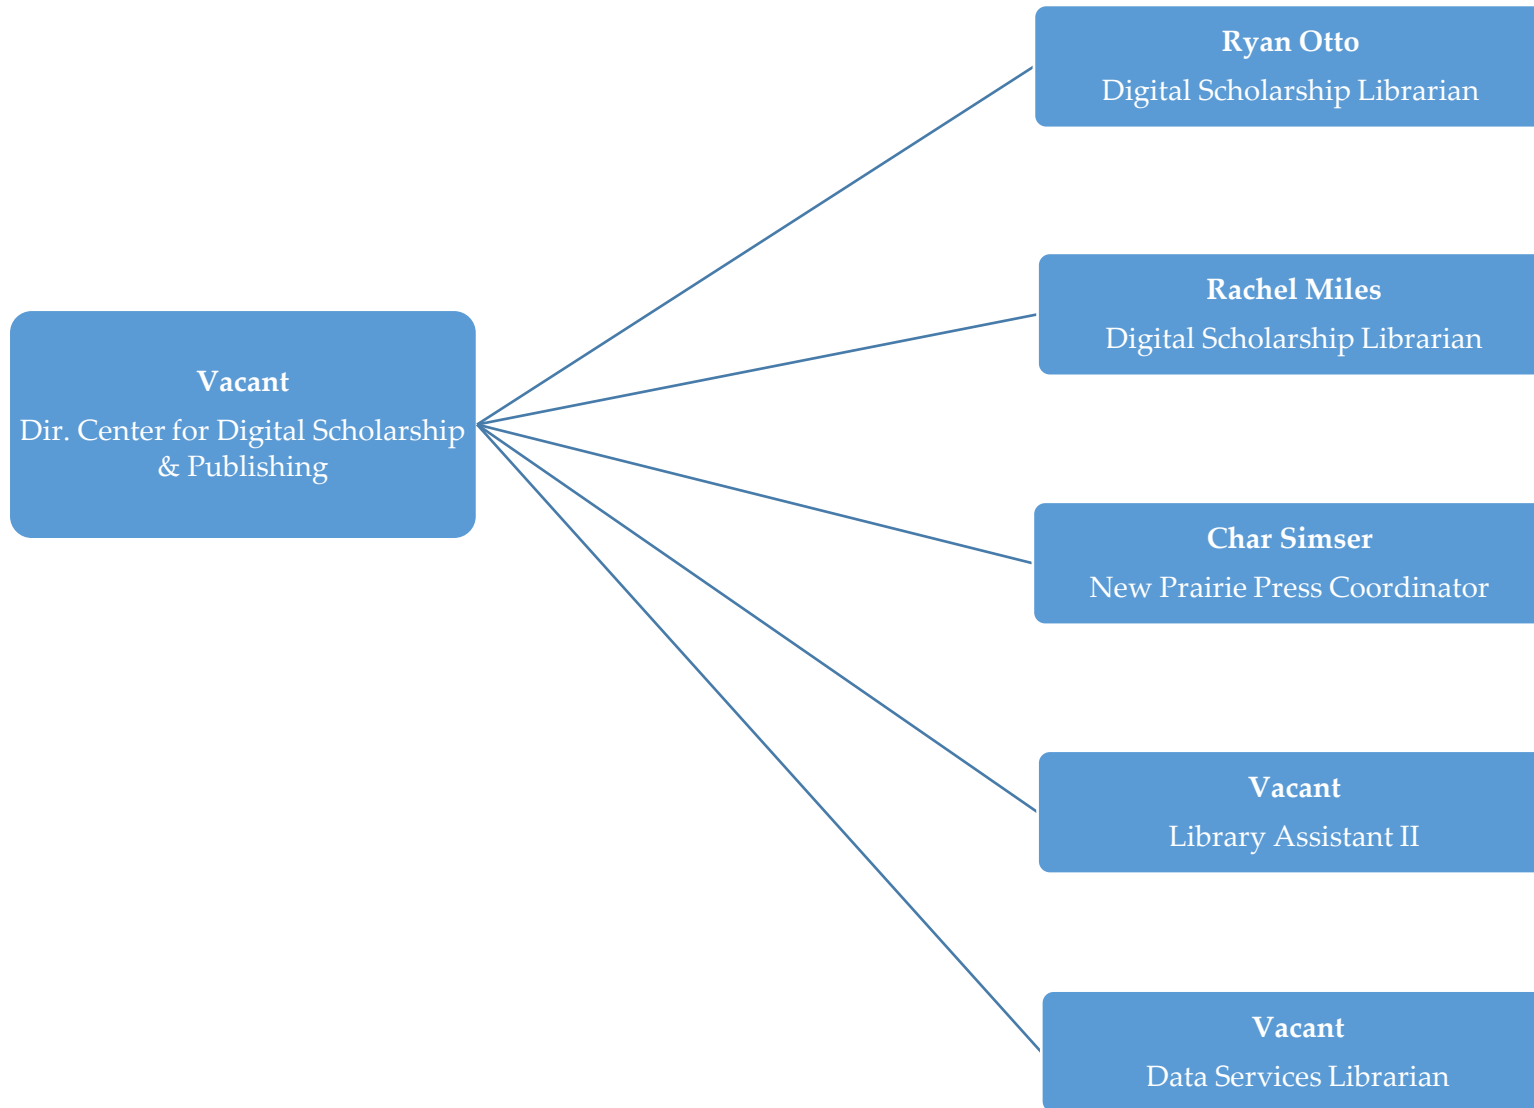

Organizational Chart

Administrative & IT Services

Human Resources

**Office of Planning & Assessment
Office of Communications & Marketing**

Academic Services

Library User Services

Morse Department of Special Collections

Content Development & Acquisitions

Center for the Advancement of Digital Scholarship

Metadata, Preservation & Digital Initiatives

K-State Salina Campus Library

Veterinary Medicine Library