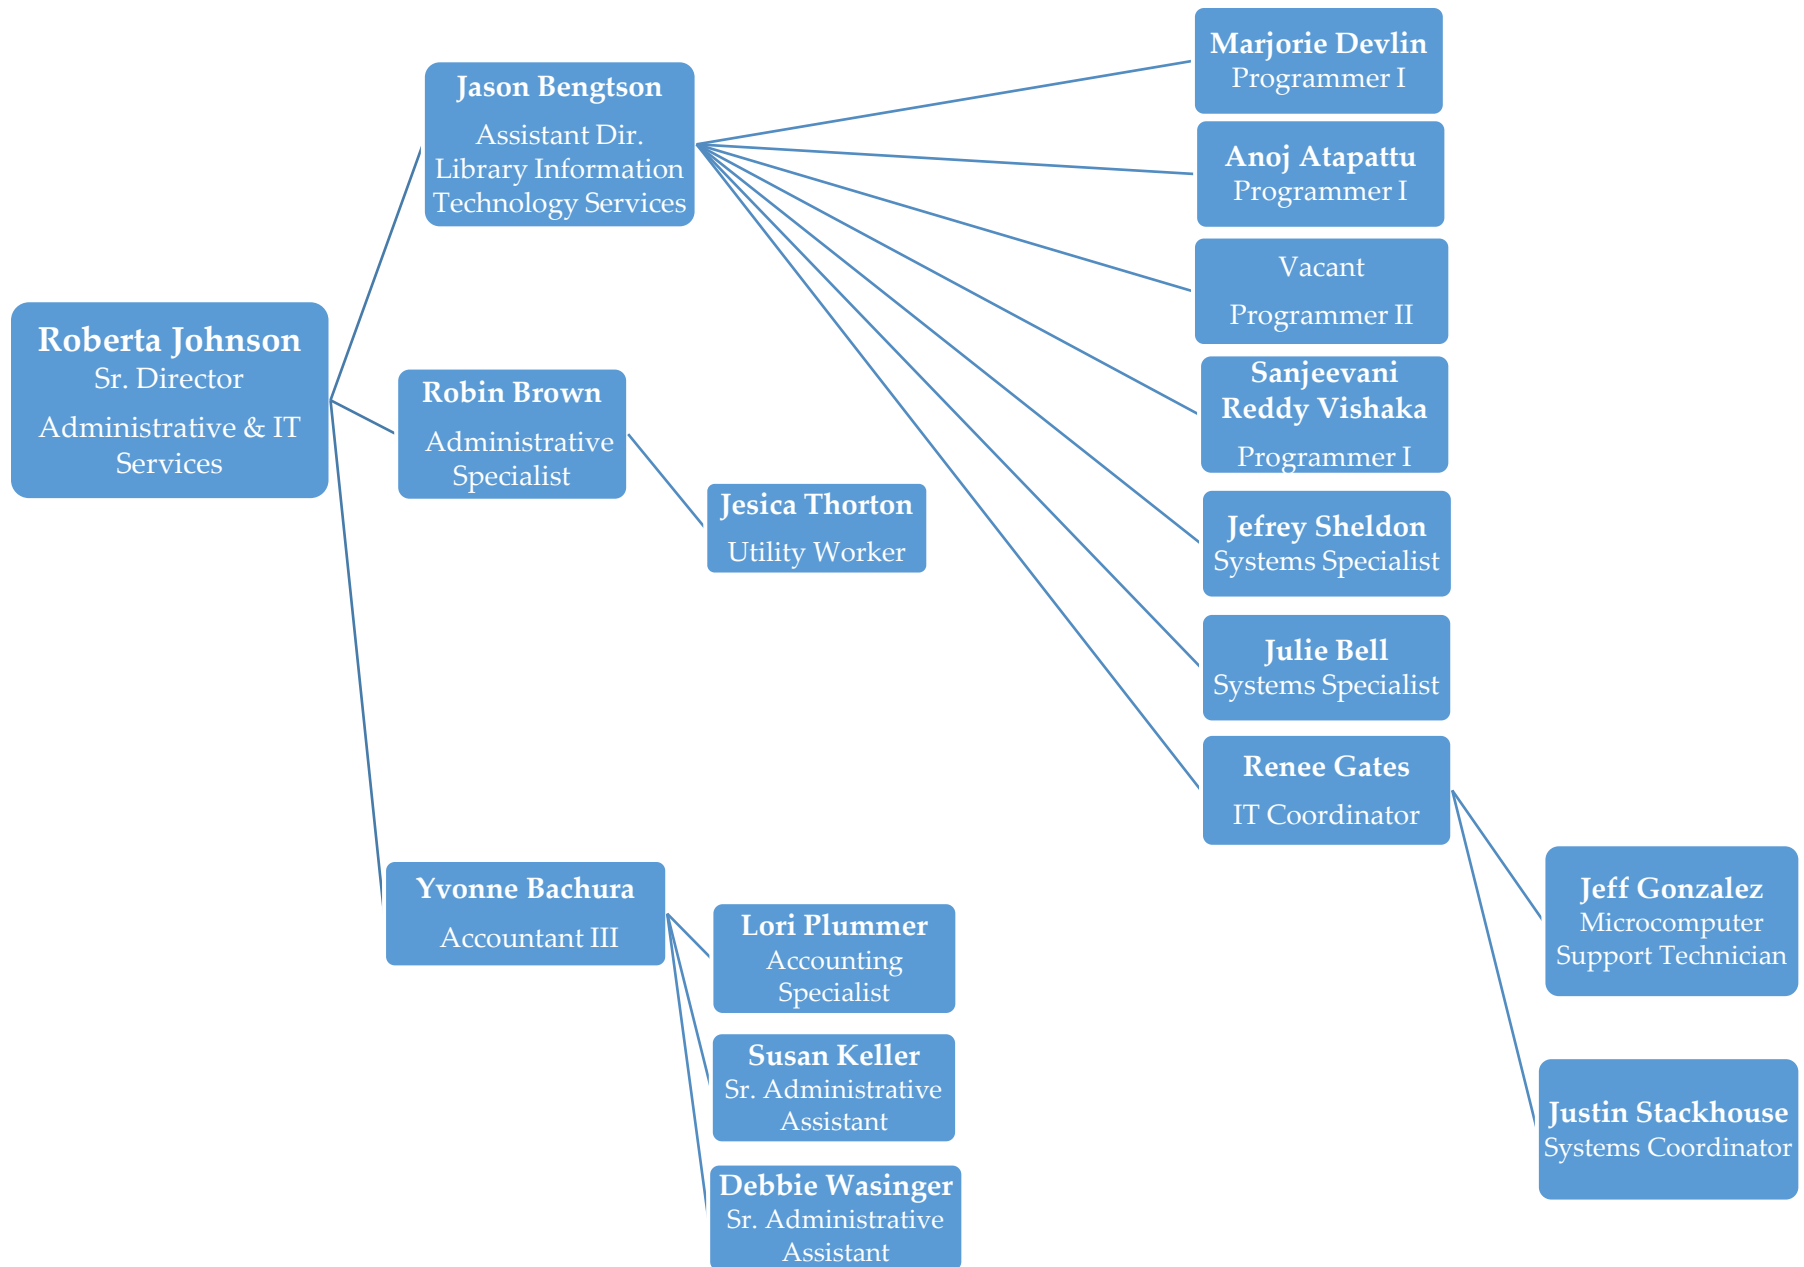

Organizational Chart

Administrative & IT Services

Human Resources

**Office of Planning & Assessment
Office of Communications & Marketing**

Academic Services

Library User Services

Morse Department of Special Collections

Content Development & Acquisitions

Center for the Advancement of Digital Scholarship

Metadata, Preservation & Digital Initiatives

K-State Salina Campus Library

Veterinary Medicine Library