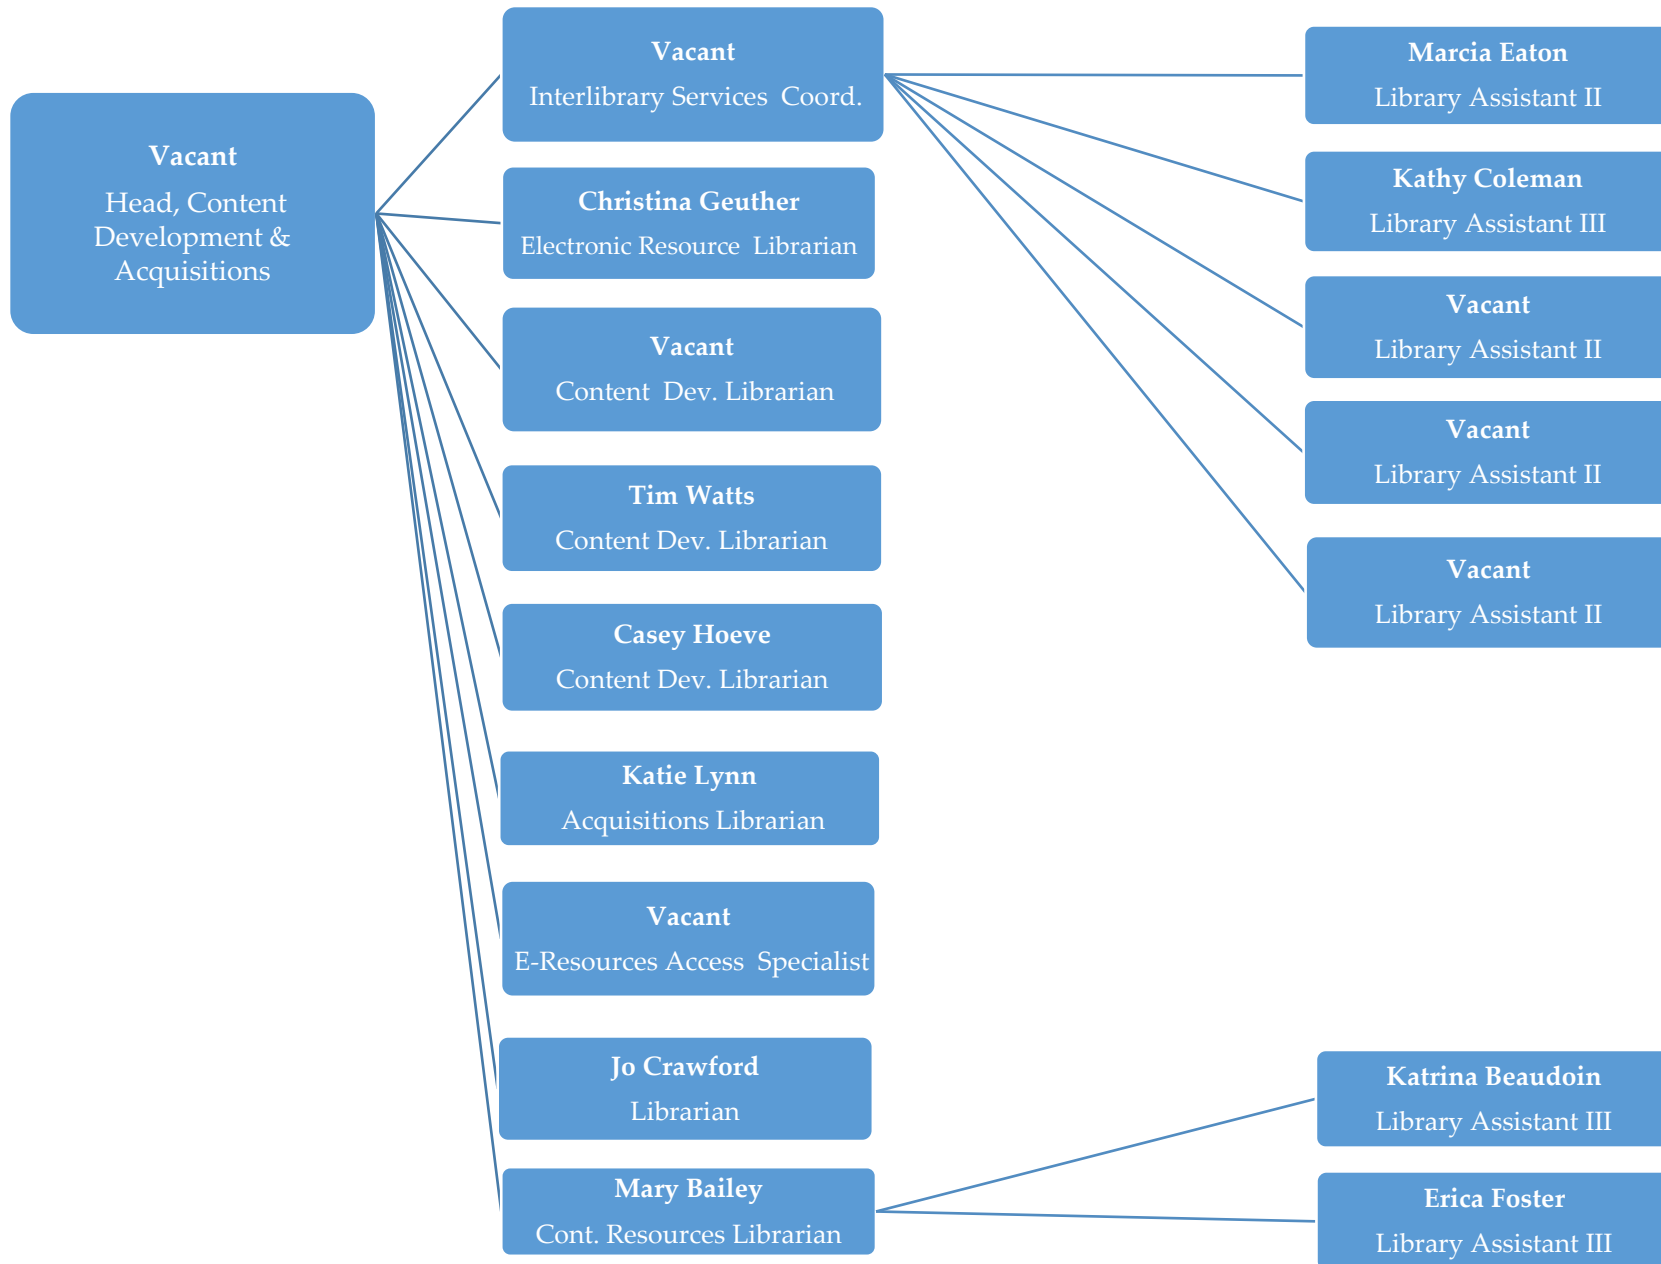

Organizational Chart

Administrative & IT Services

Human Resources

**Office of Planning & Assessment
Office of Communications & Marketing**

Academic Services

Library User Services

Morse Department of Special Collections

Content Development & Acquisitions

Center for the Advancement of Digital Scholarship

Metadata, Preservation & Digital Initiatives

K-State Salina Campus Library

Veterinary Medicine Library