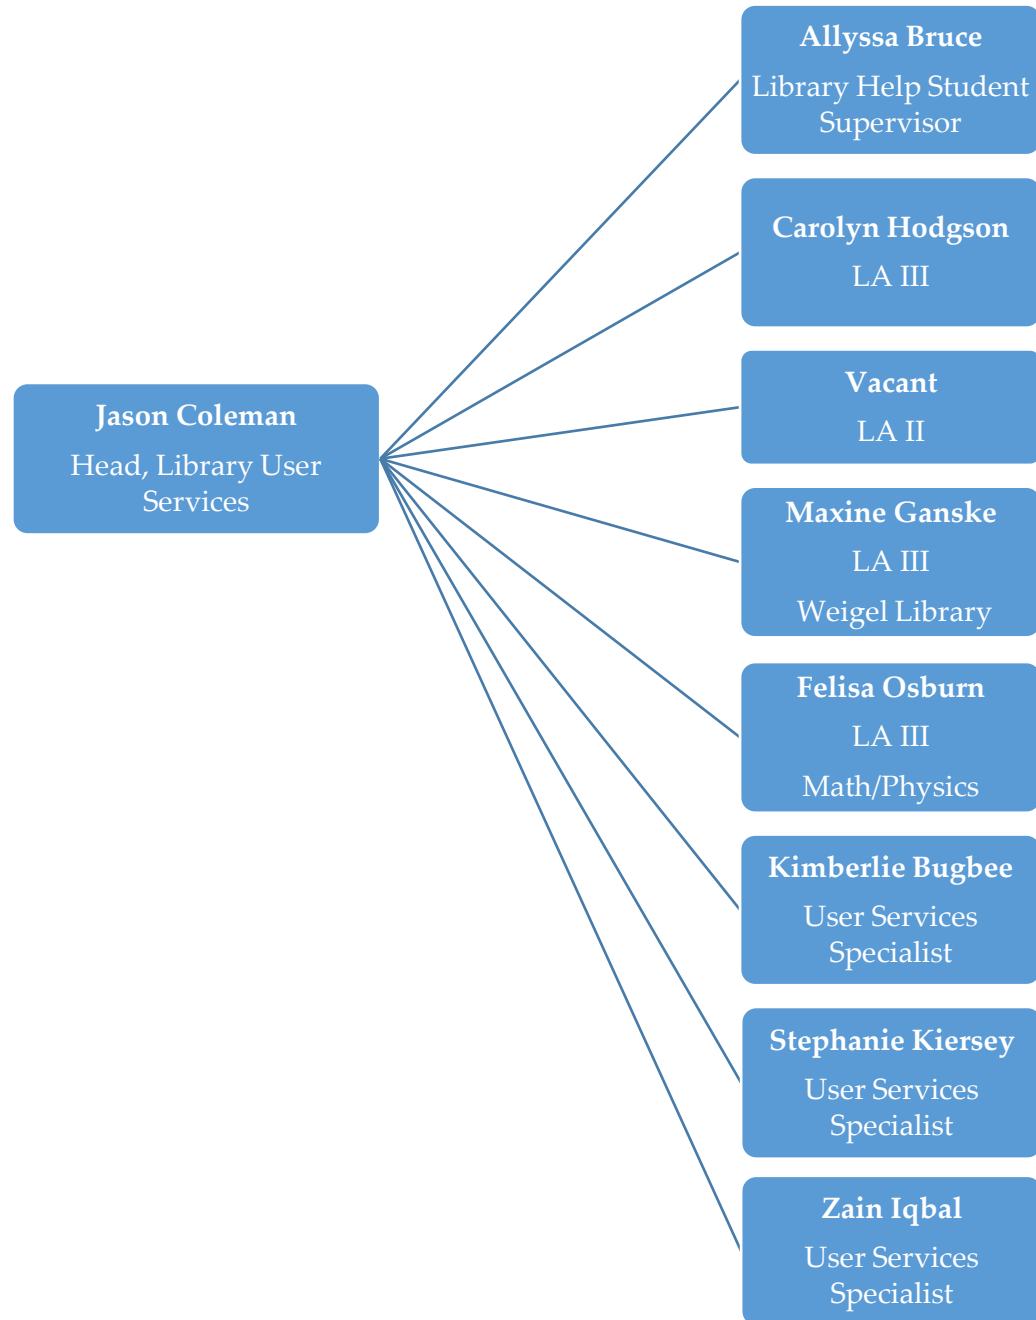

Organizational Chart

Administrative & IT Services

Human Resources

**Office of Planning & Assessment
Office of Communications & Marketing**

Academic Services

Library User Services

Morse Department of Special Collections

Content Development & Acquisitions

Center for the Advancement of Digital Scholarship

Metadata, Preservation & Digital Initiatives

K-State Salina Campus Library

Veterinary Medicine Library