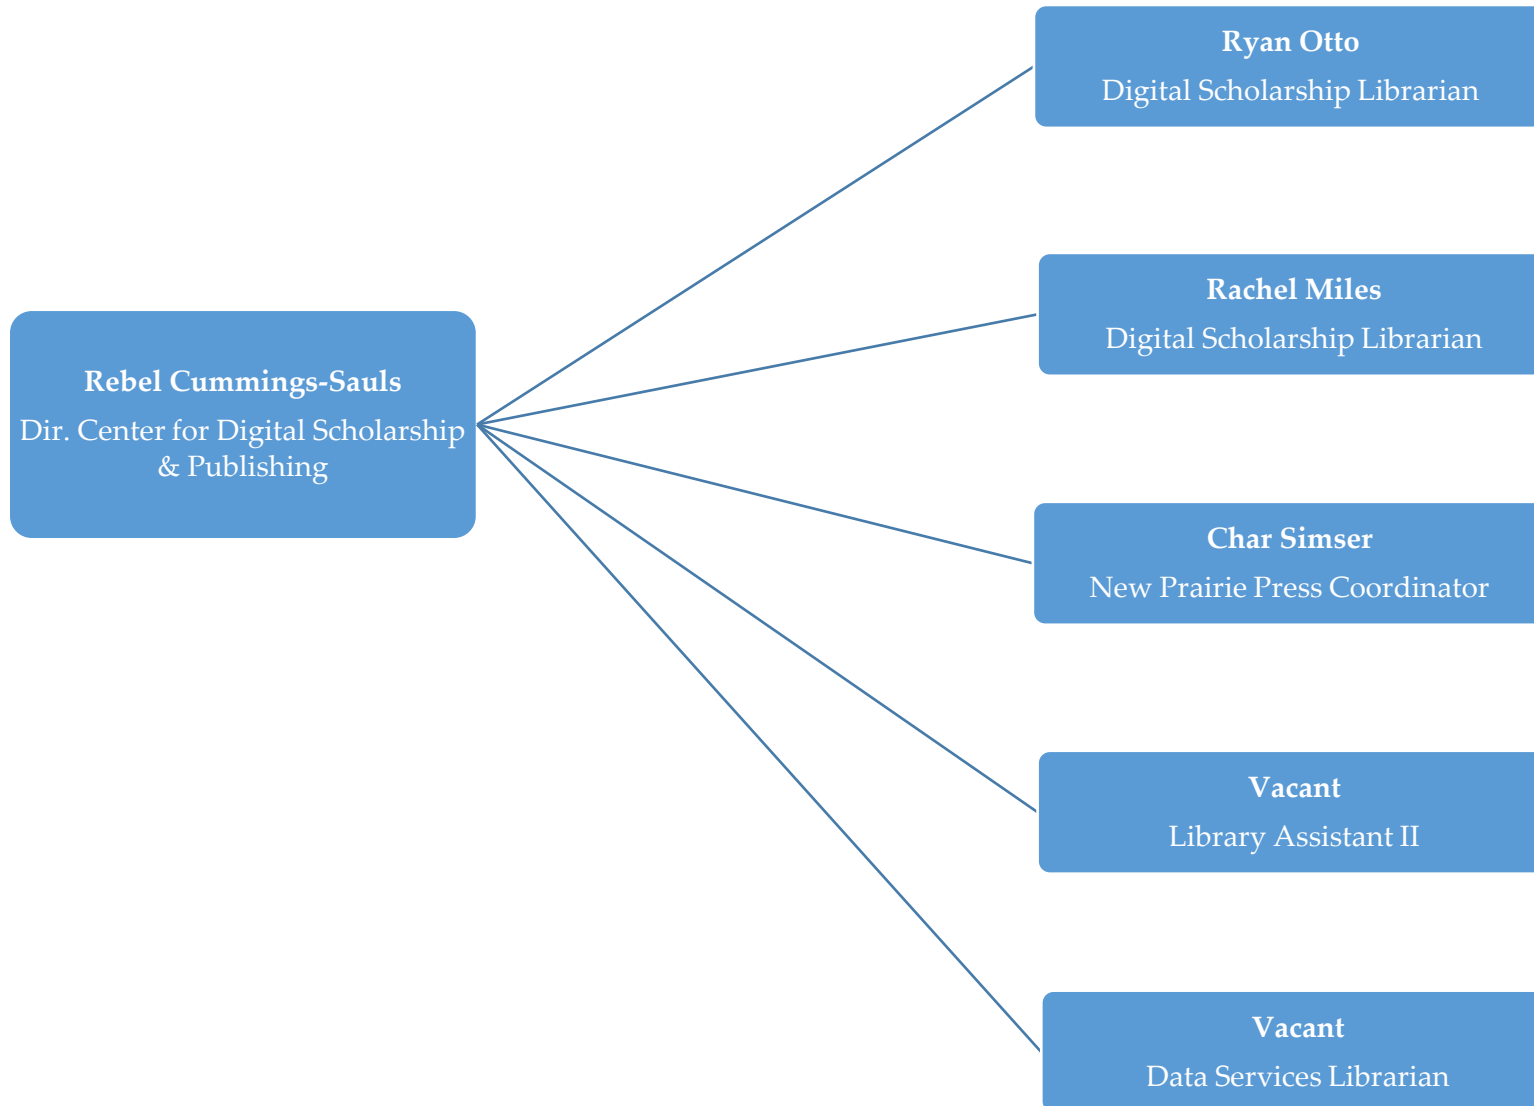

Organizational Chart

Administrative & IT Services

Human Resources

**Office of Planning & Assessment
Office of Communications & Marketing**

Academic Services

Library User Services

Morse Department of Special Collections

Content Development & Acquisitions

Center for the Advancement of Digital Scholarship

Metadata, Preservation & Digital Initiatives

K-State Salina Campus Library

Veterinary Medicine Library