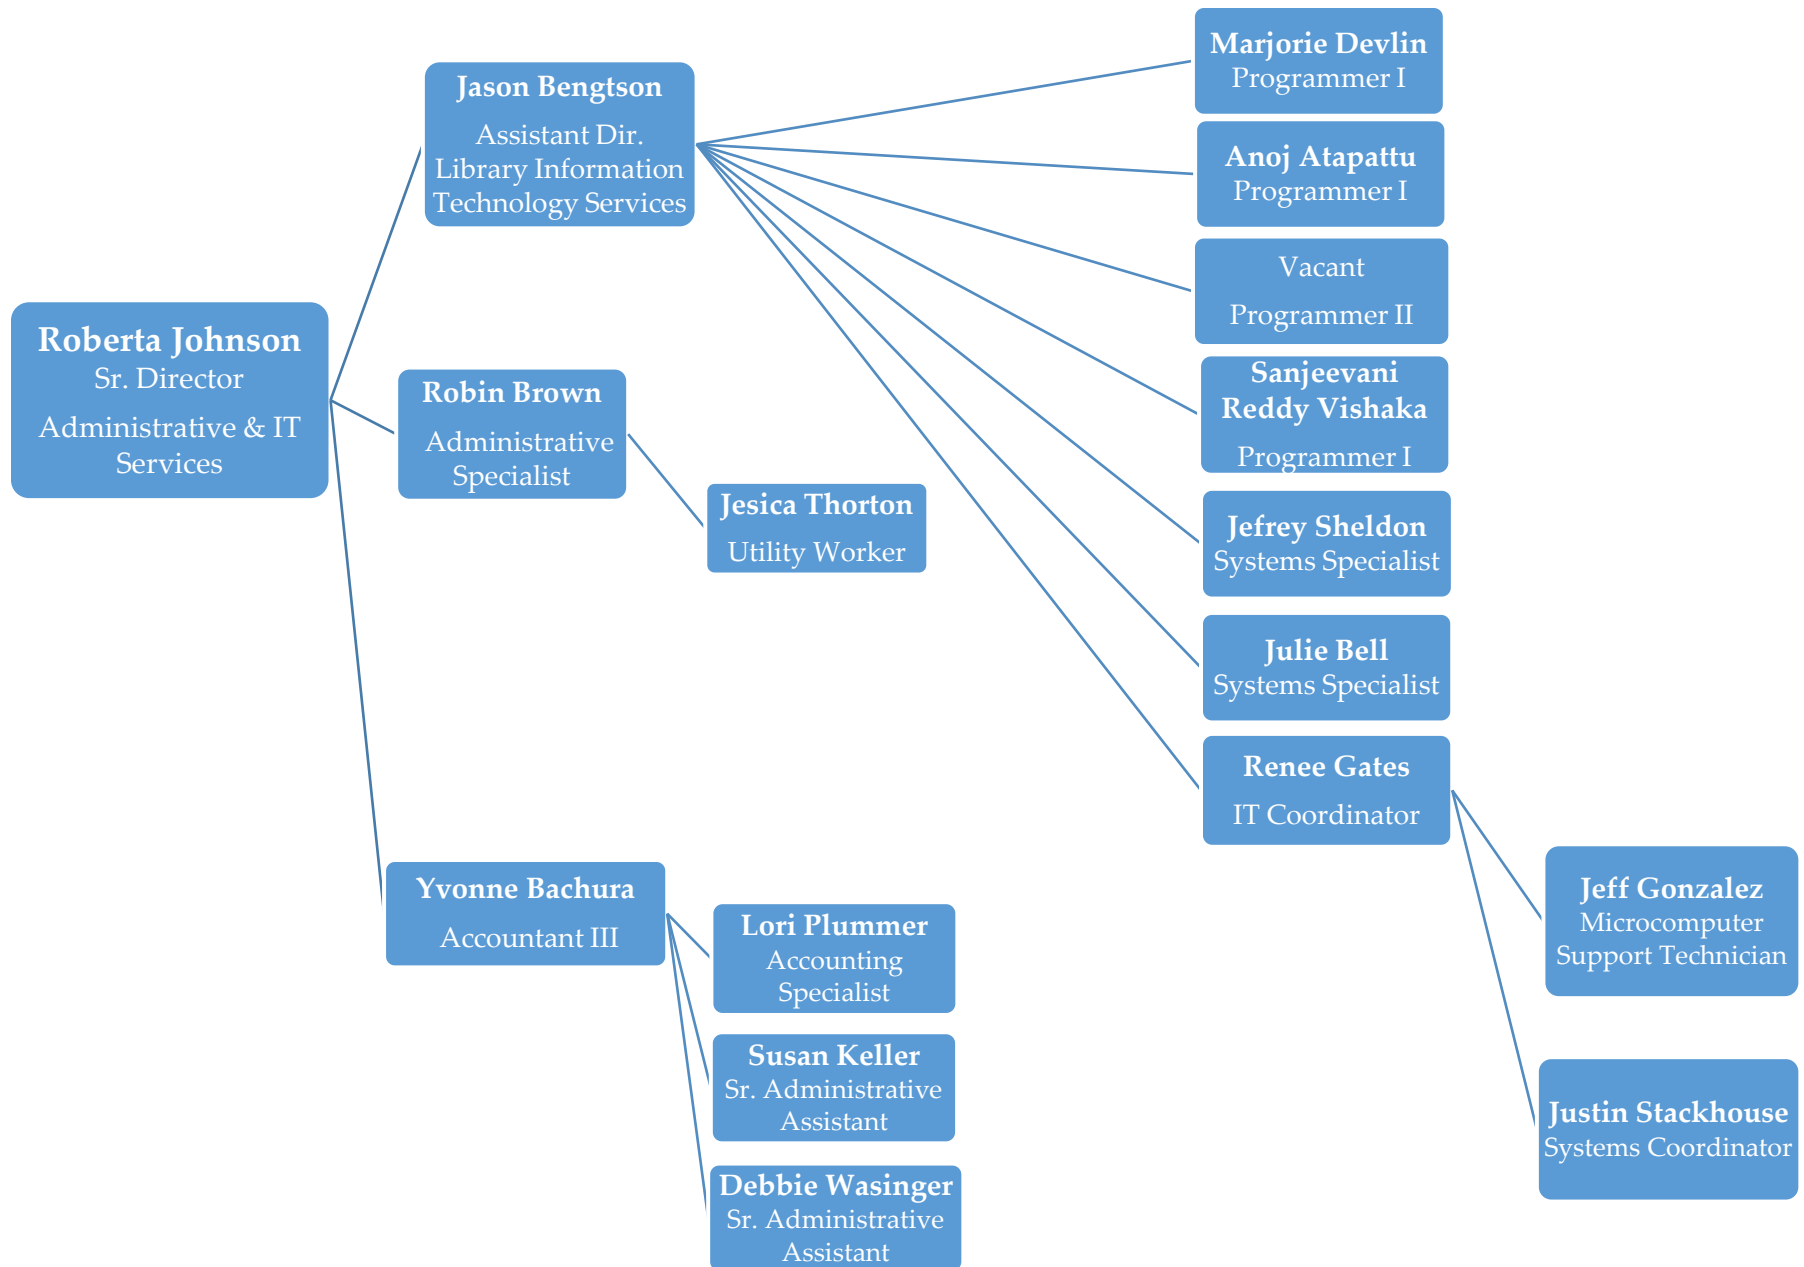

Organizational Chart

Administrative & IT Services

Human Resources

**Office of Planning & Assessment
Office of Communications & Marketing**

Academic Services

Library User Services

Morse Department of Special Collections

Content Development & Acquisitions

Center for the Advancement of Digital Scholarship

Metadata, Preservation & Digital Initiatives

K-State Salina Campus Library

Veterinary Medicine Library