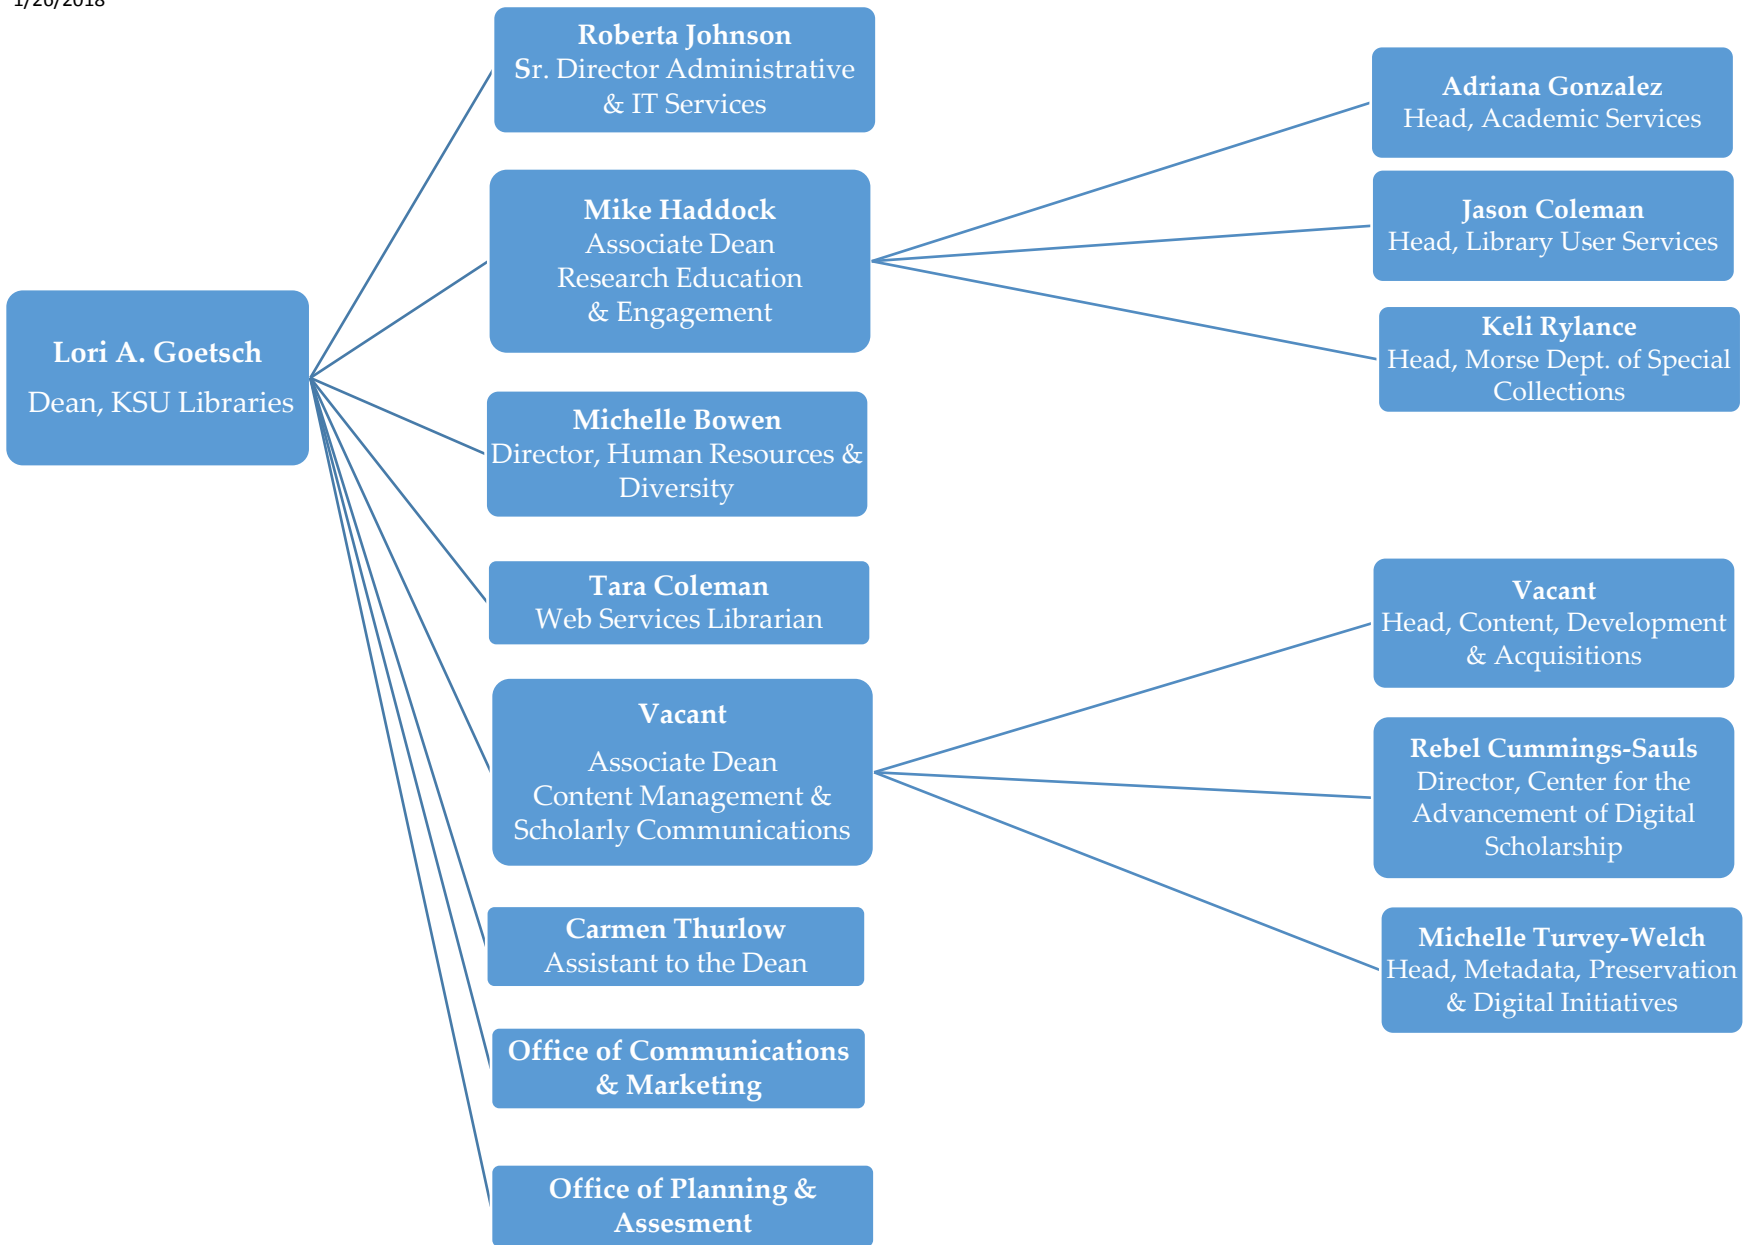

Organizational Chart

Administrative & IT Services

Human Resources

**Office of Planning & Assessment
Office of Communications & Marketing**

Academic Services

Library User Services

Morse Department of Special Collections

Content Development & Acquisitions

Center for the Advancement of Digital Scholarship

Metadata, Preservation & Digital Initiatives

K-State Salina Campus Library

Veterinary Medicine Library