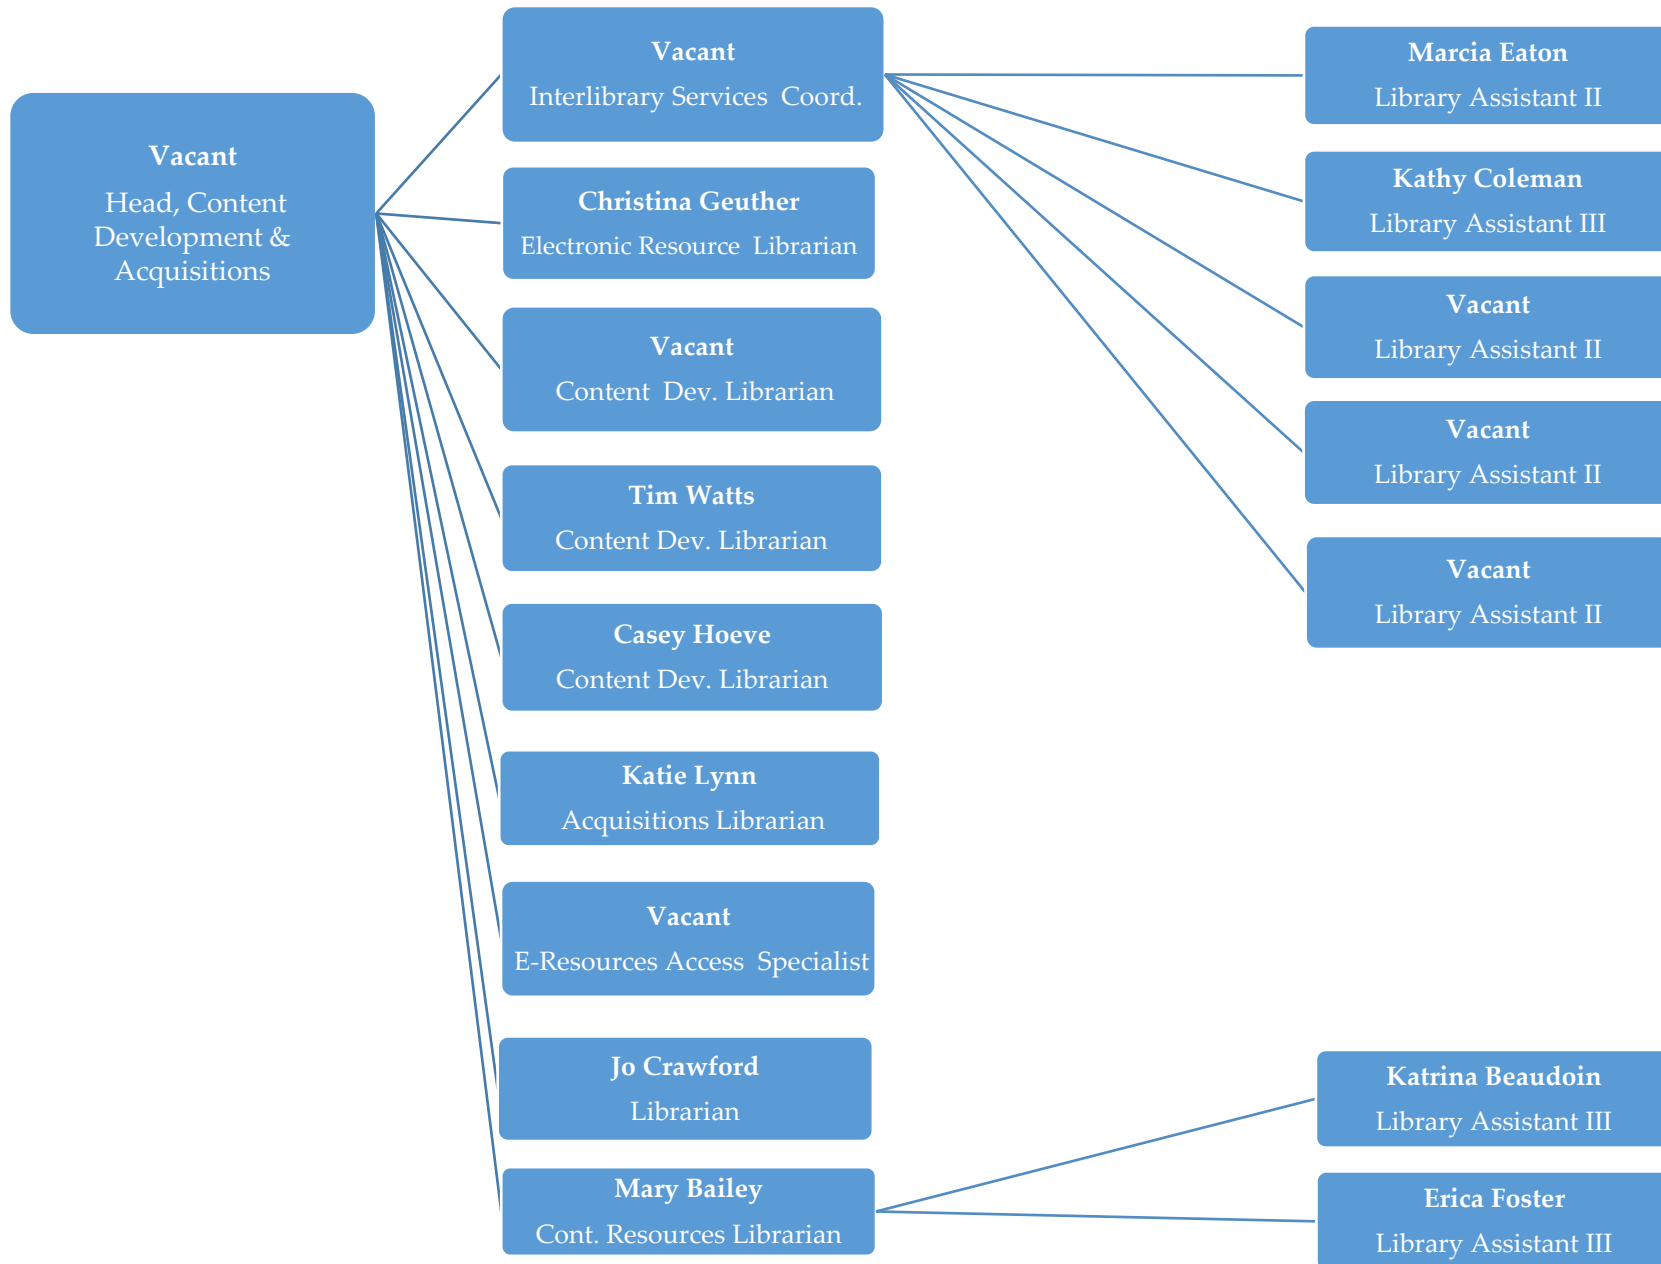

Organizational Chart

Administrative & IT Services

Human Resources

**Office of Planning & Assessment
Office of Communications & Marketing**

Academic Services

Library User Services

Morse Department of Special Collections

Content Development & Acquisitions

Center for the Advancement of Digital Scholarship

Metadata, Preservation & Digital Initiatives

K-State Salina Campus Library

Veterinary Medicine Library