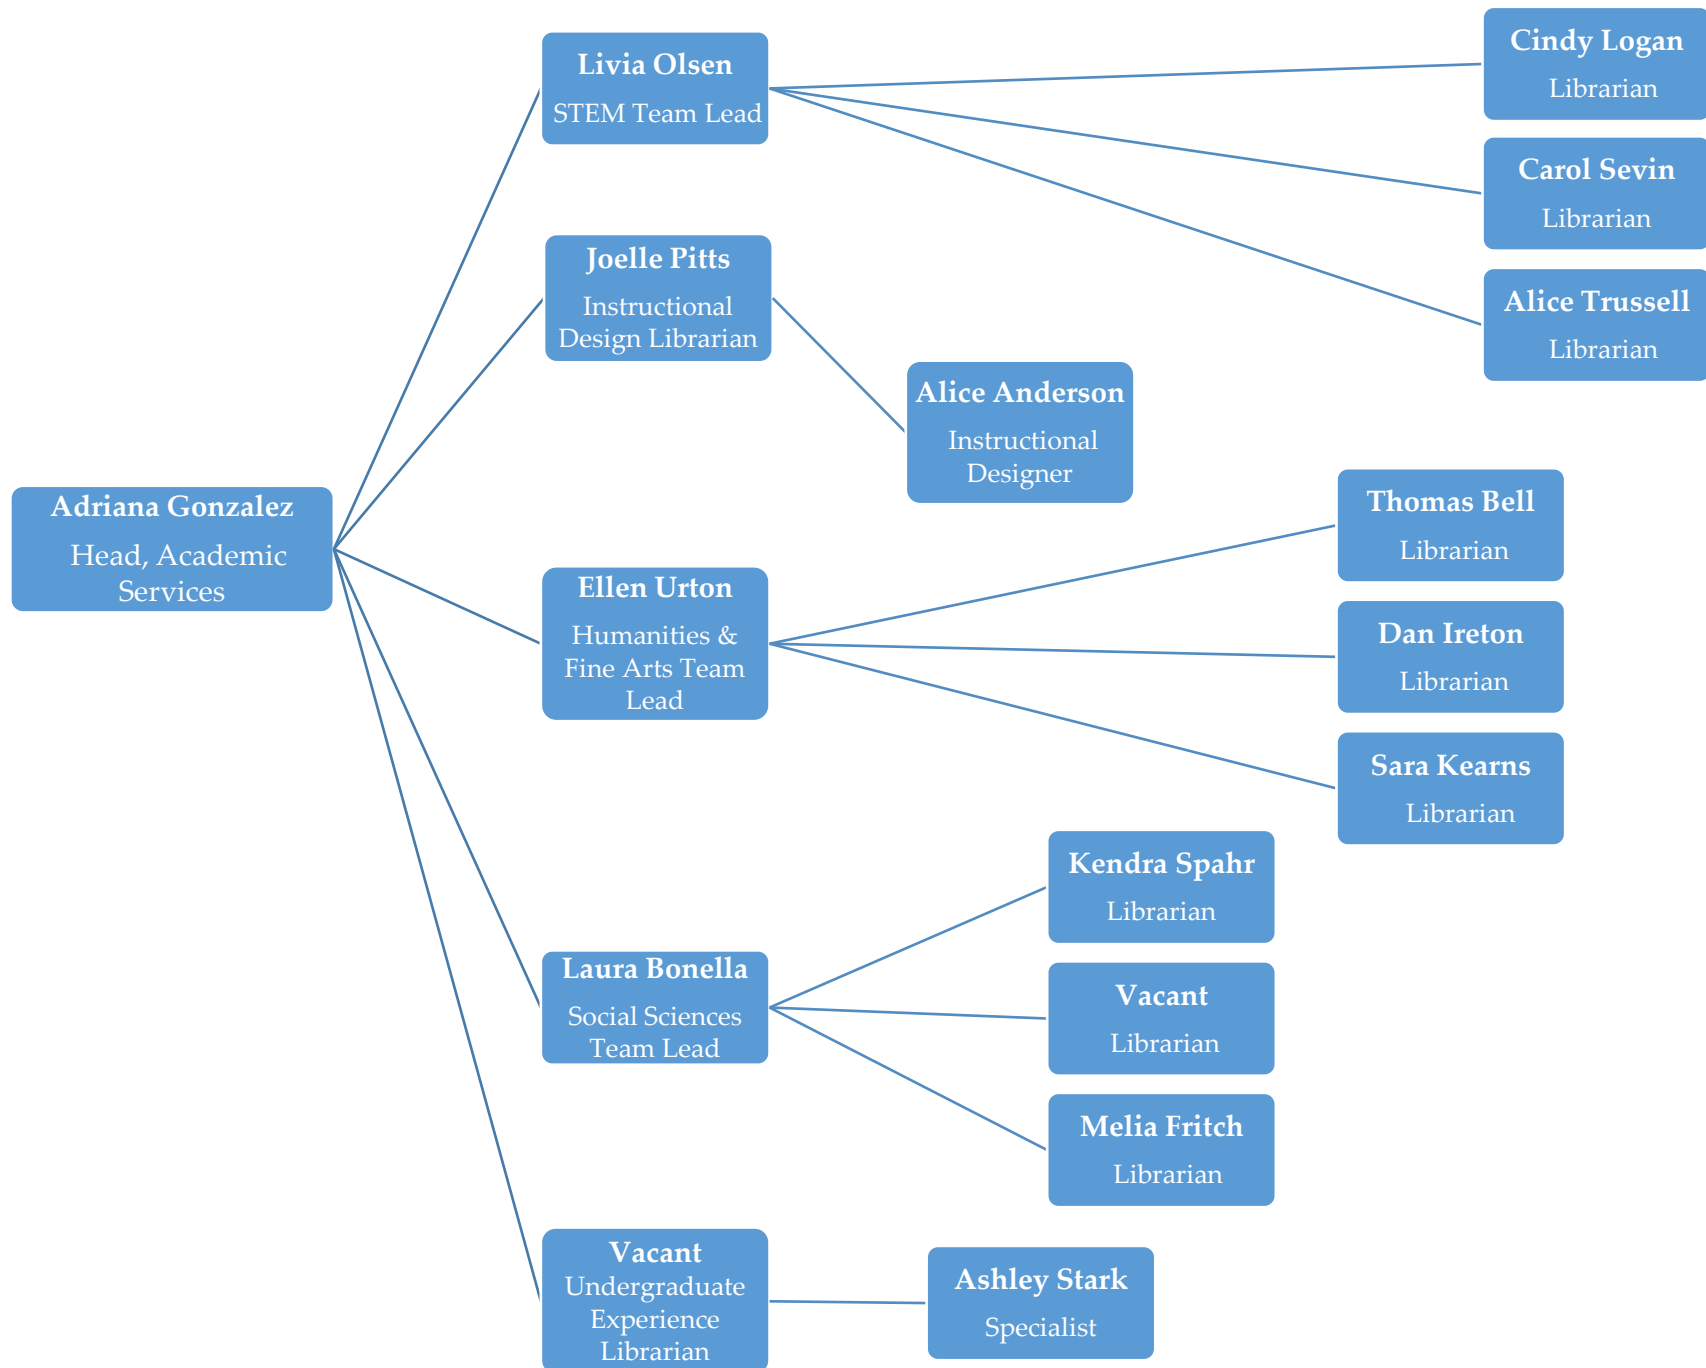

Organizational Chart

Administrative & IT Services

Human Resources

**Office of Planning & Assessment
Office of Communications & Marketing**

Academic Services

Library User Services

Morse Department of Special Collections

Content Development & Acquisitions

Center for the Advancement of Digital Scholarship

Metadata, Preservation & Digital Initiatives

K-State Salina Campus Library

Veterinary Medicine Library