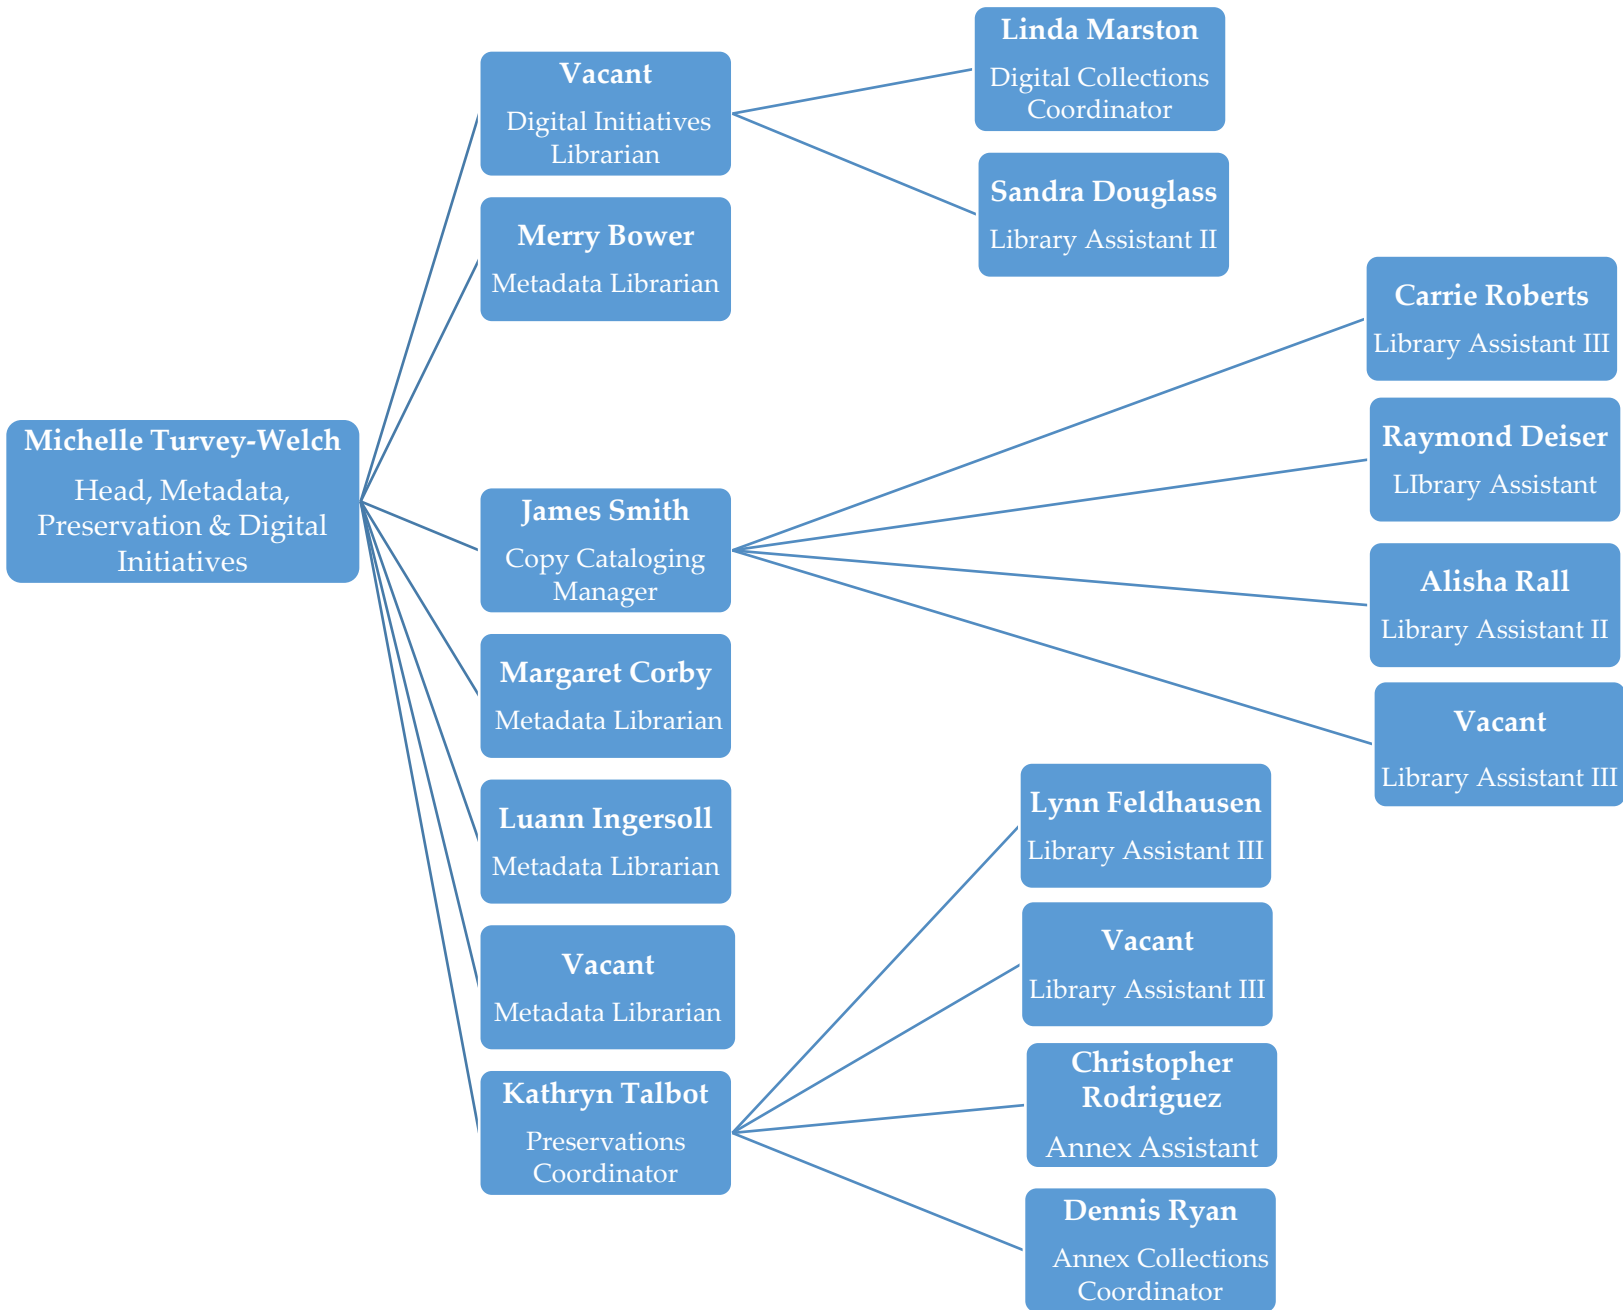

Organizational Chart

Administrative & IT Services

Human Resources

**Office of Planning & Assessment
Office of Communications & Marketing**

Academic Services

Library User Services

Morse Department of Special Collections

Content Development & Acquisitions

Center for the Advancement of Digital Scholarship

Metadata, Preservation & Digital Initiatives

K-State Salina Campus Library

Veterinary Medicine Library