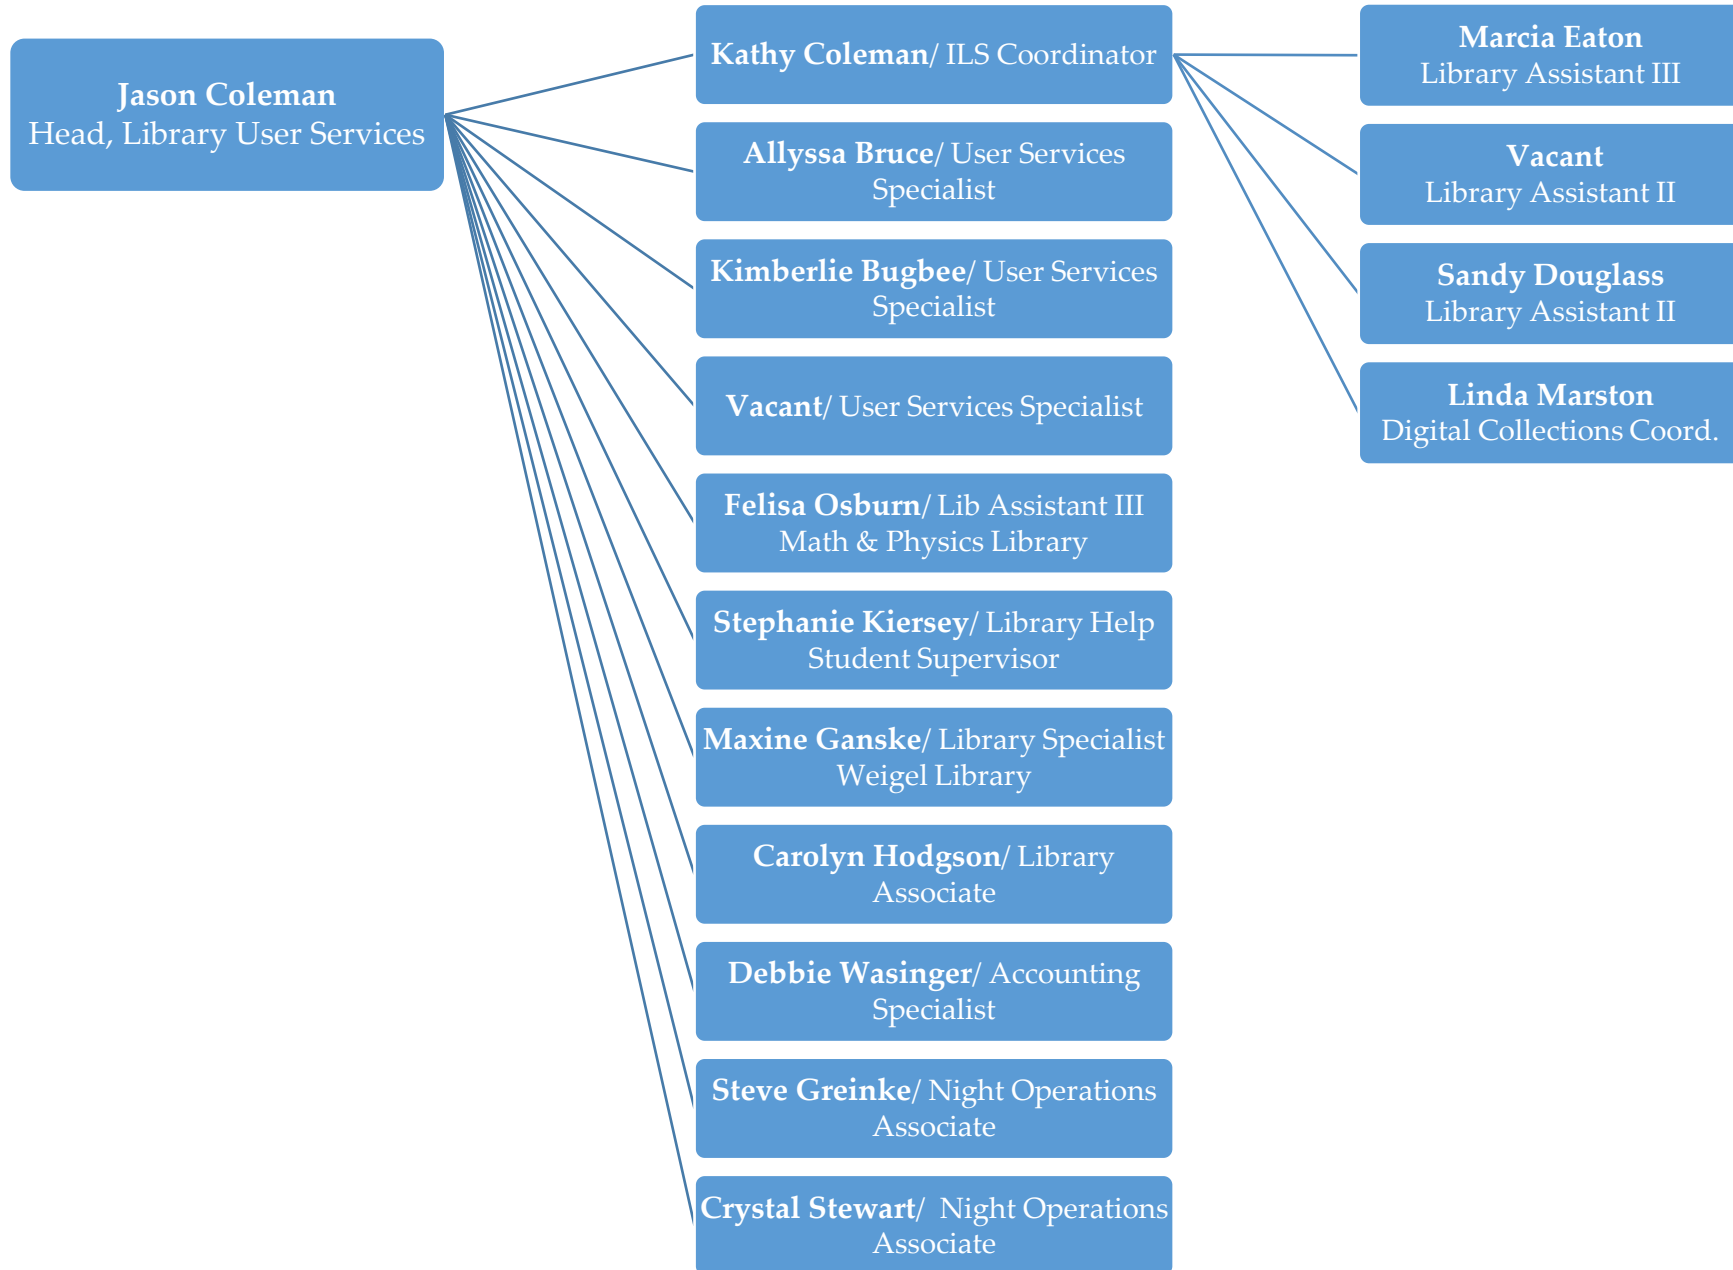

Library User Services

Morse Department of Special Collections

Metadata, Preservation & Acquisitions

K-State Salina Campus Library

Veterinary Medicine Library