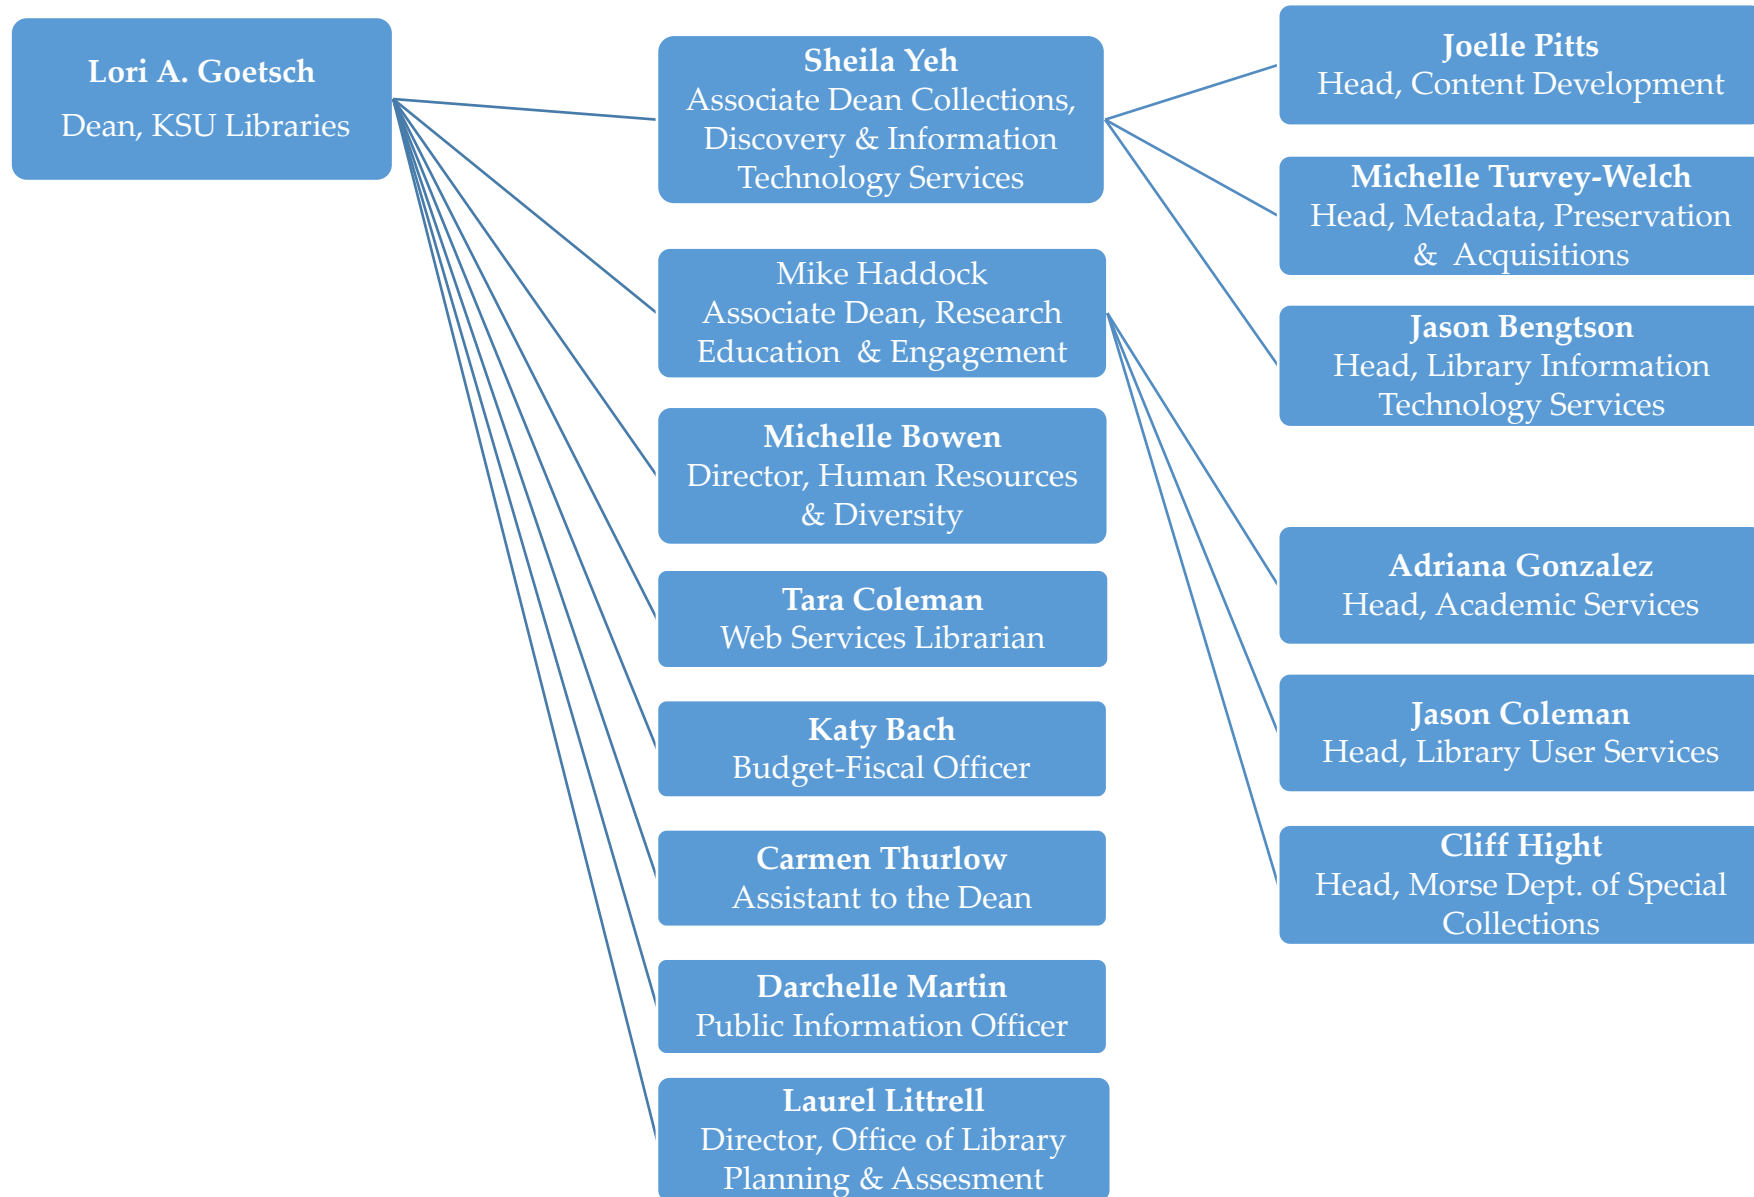

Organizational Chart