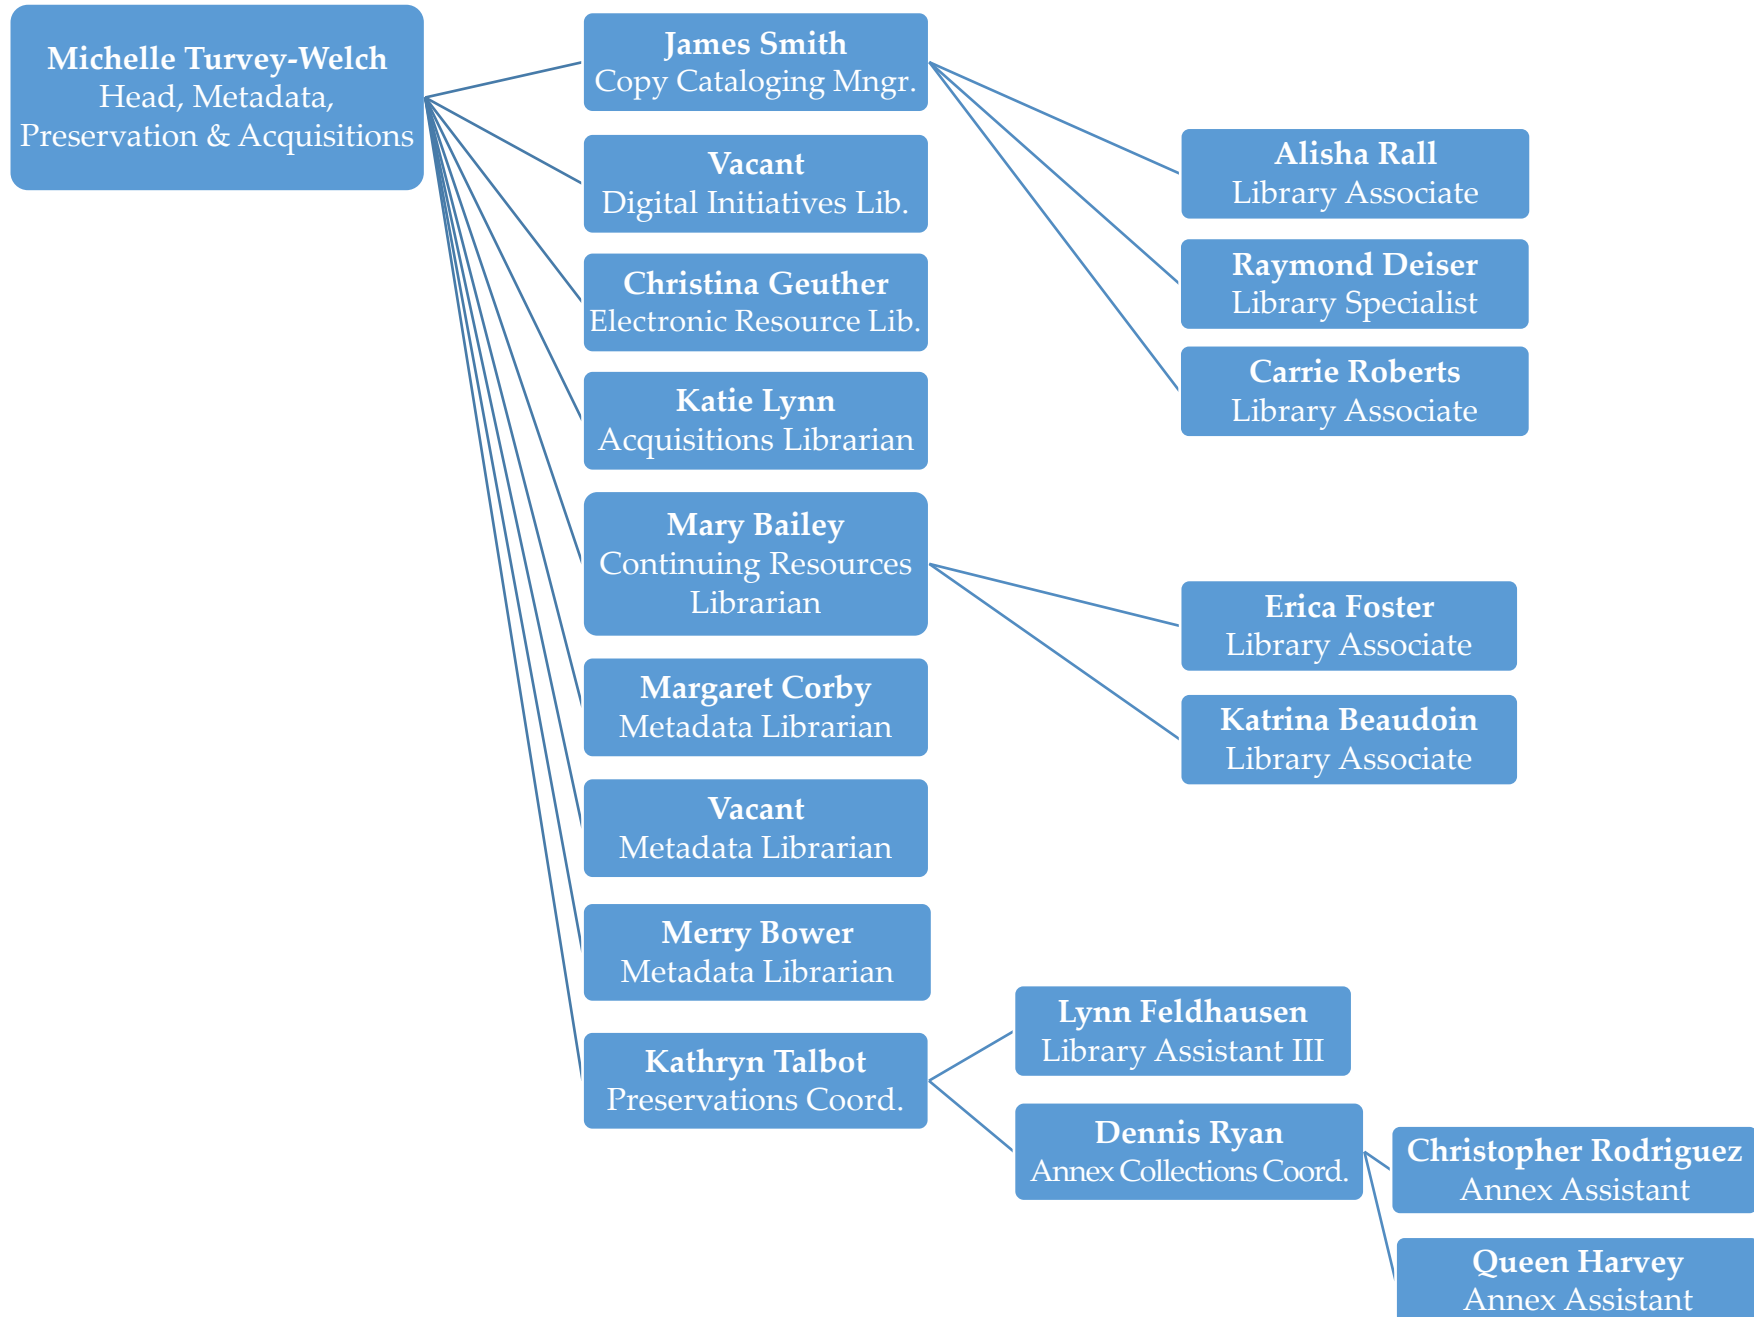

Library User Services

Morse Department of Special Collections

Metadata, Preservation & Acquisitions

K-State Salina Campus Library

Veterinary Medicine Library