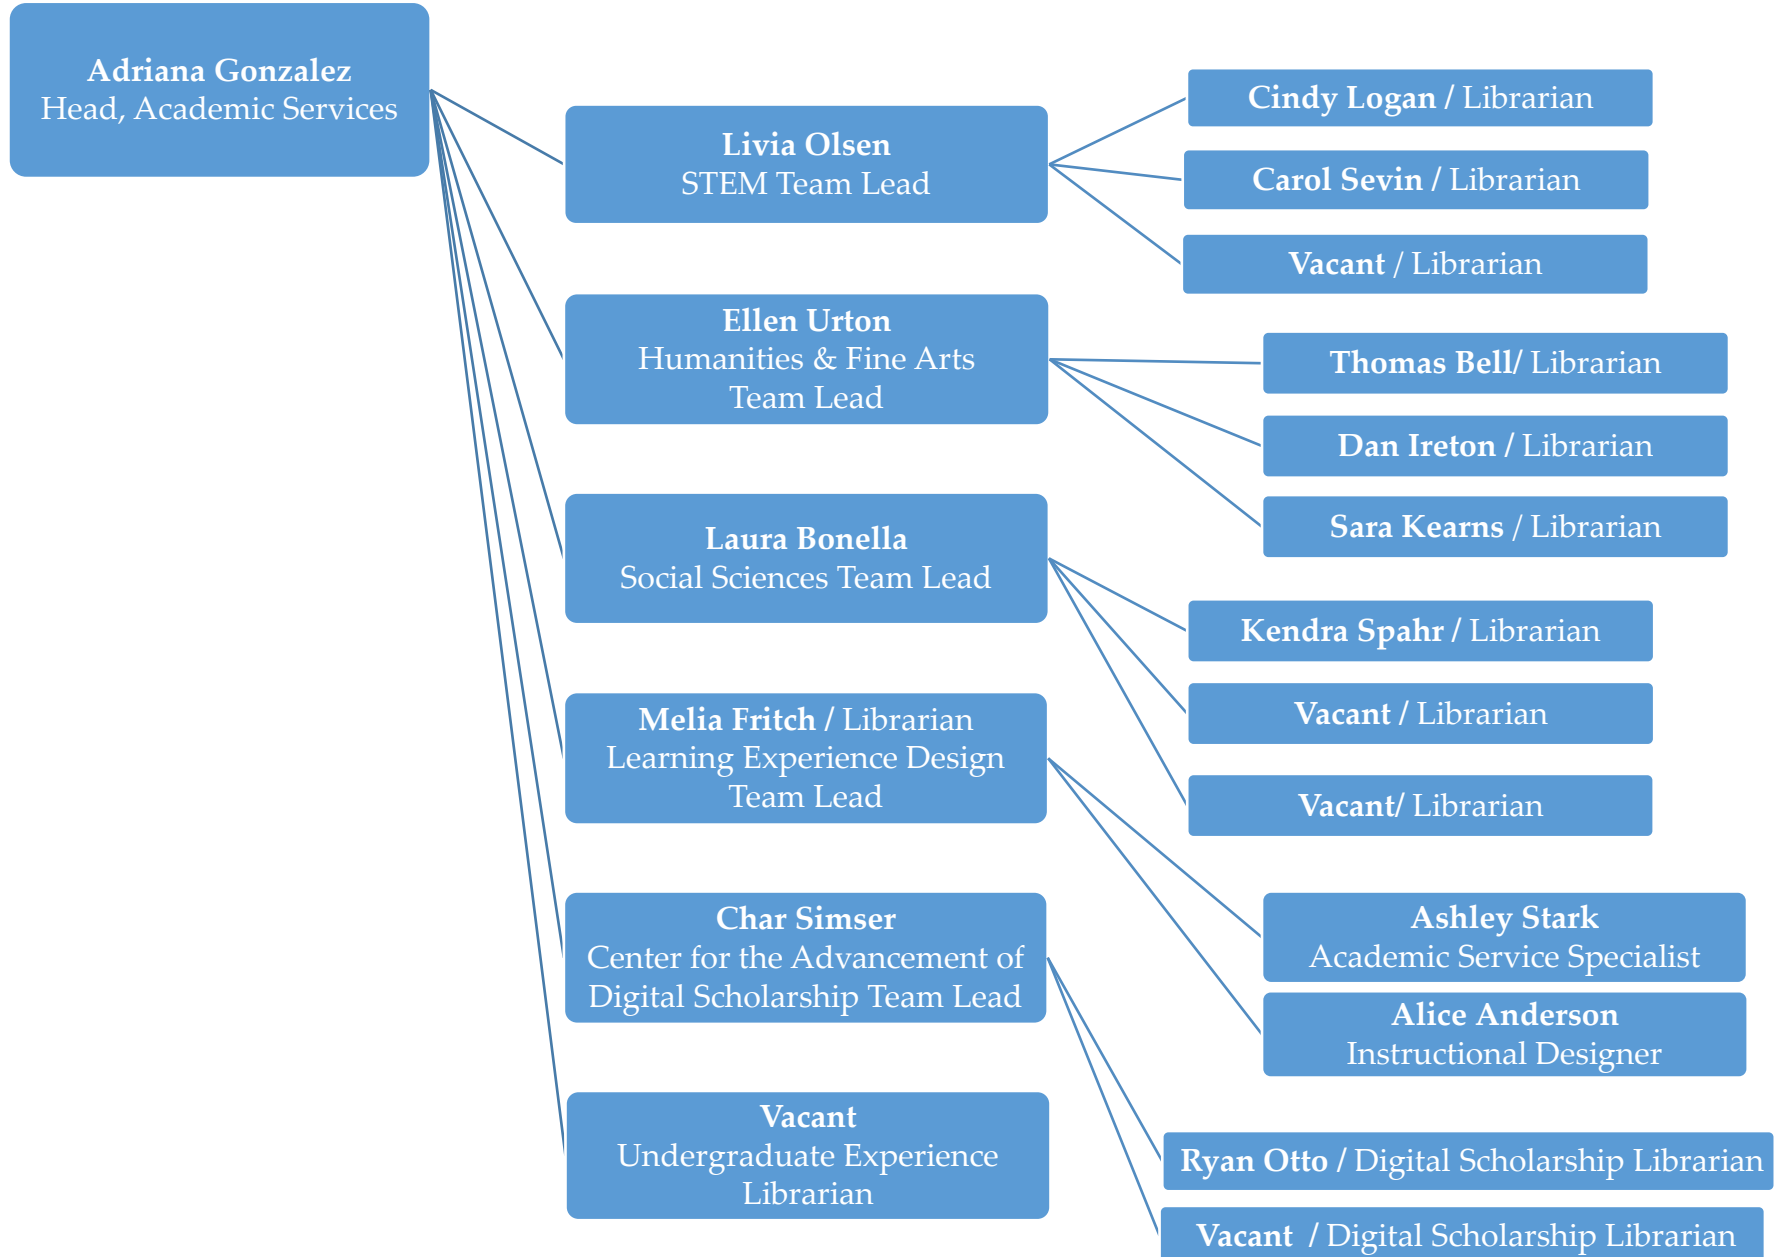

Organizational Chart

Administrative Services

Human Resources

IT Services

Office of Planning & Assessment
Office of Communications & Marketing

Academic Services

Content Development

Library User Services

Morse Department of Special Collections

Metadata, Preservation & Acquisitions

K-State Salina Campus Library

Veterinary Medicine Library