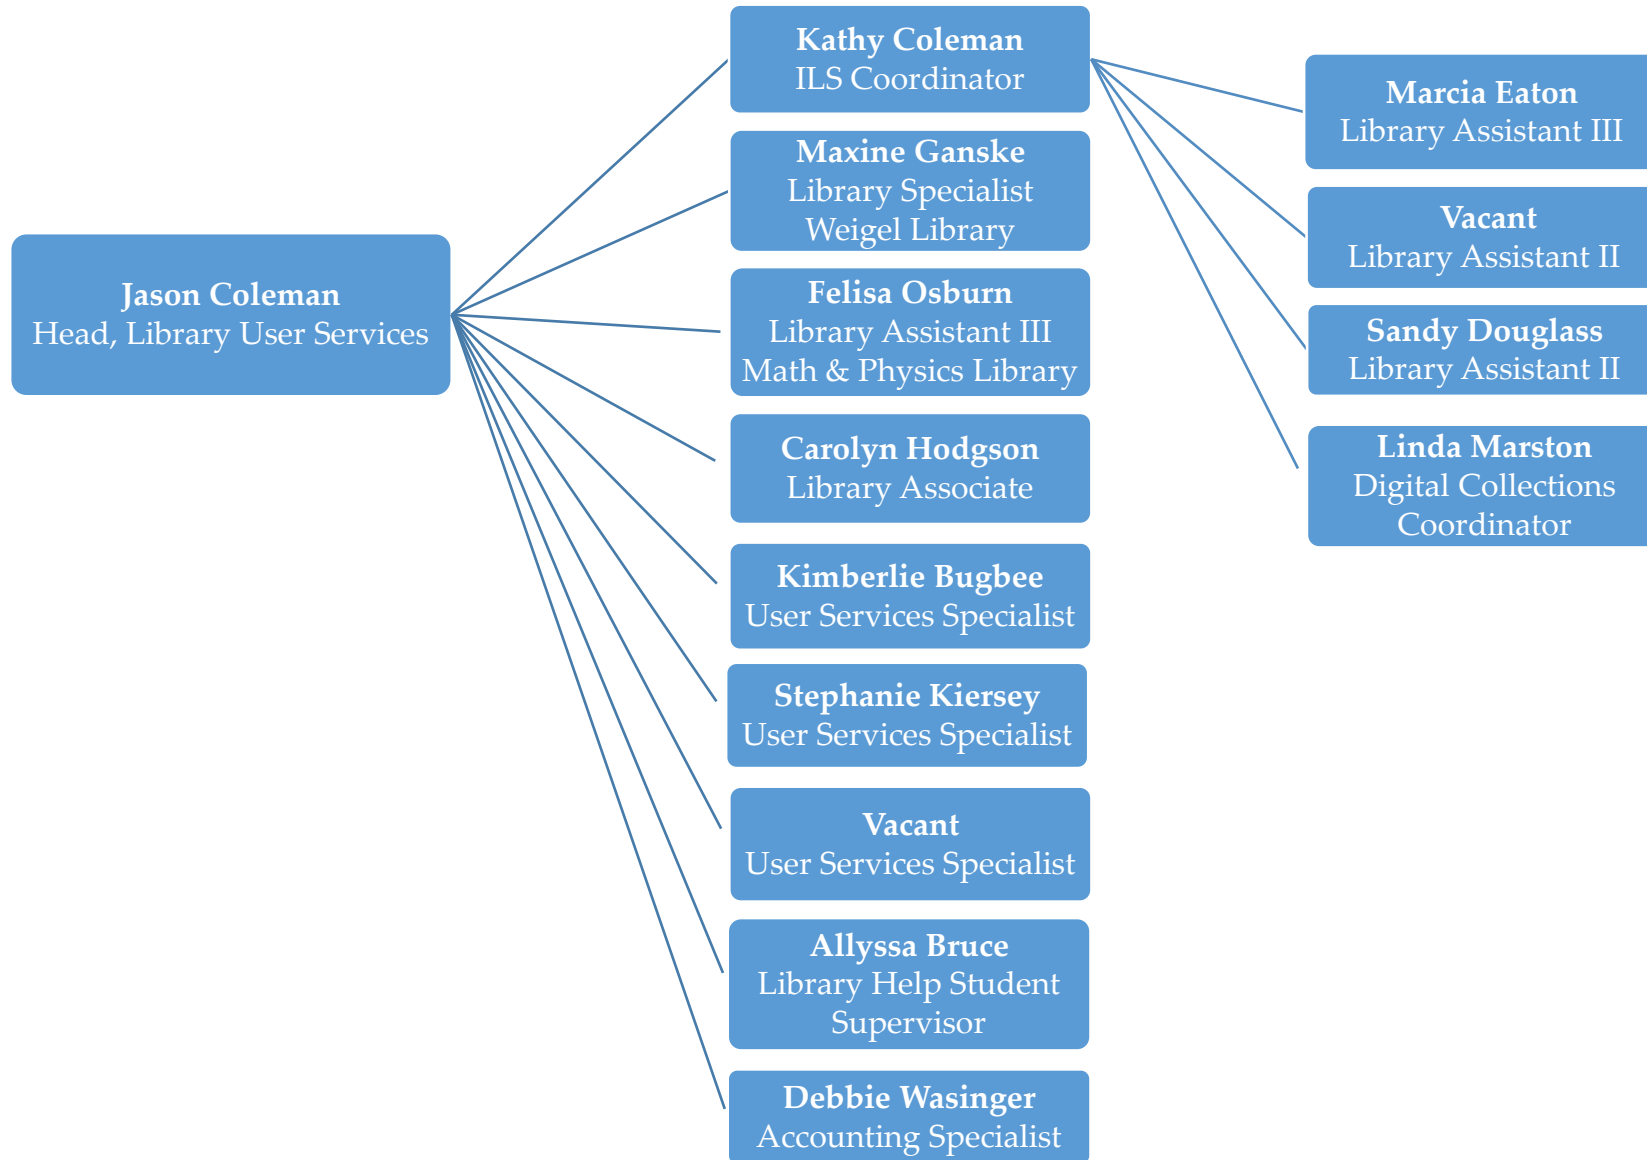

Organizational Chart

Administrative Services

Human Resources

IT Services

Office of Planning & Assessment
Office of Communications & Marketing

Academic Services

Content Development

Library User Services

Morse Department of Special Collections

Metadata, Preservation & Acquisitions

K-State Salina Campus Library

Veterinary Medicine Library