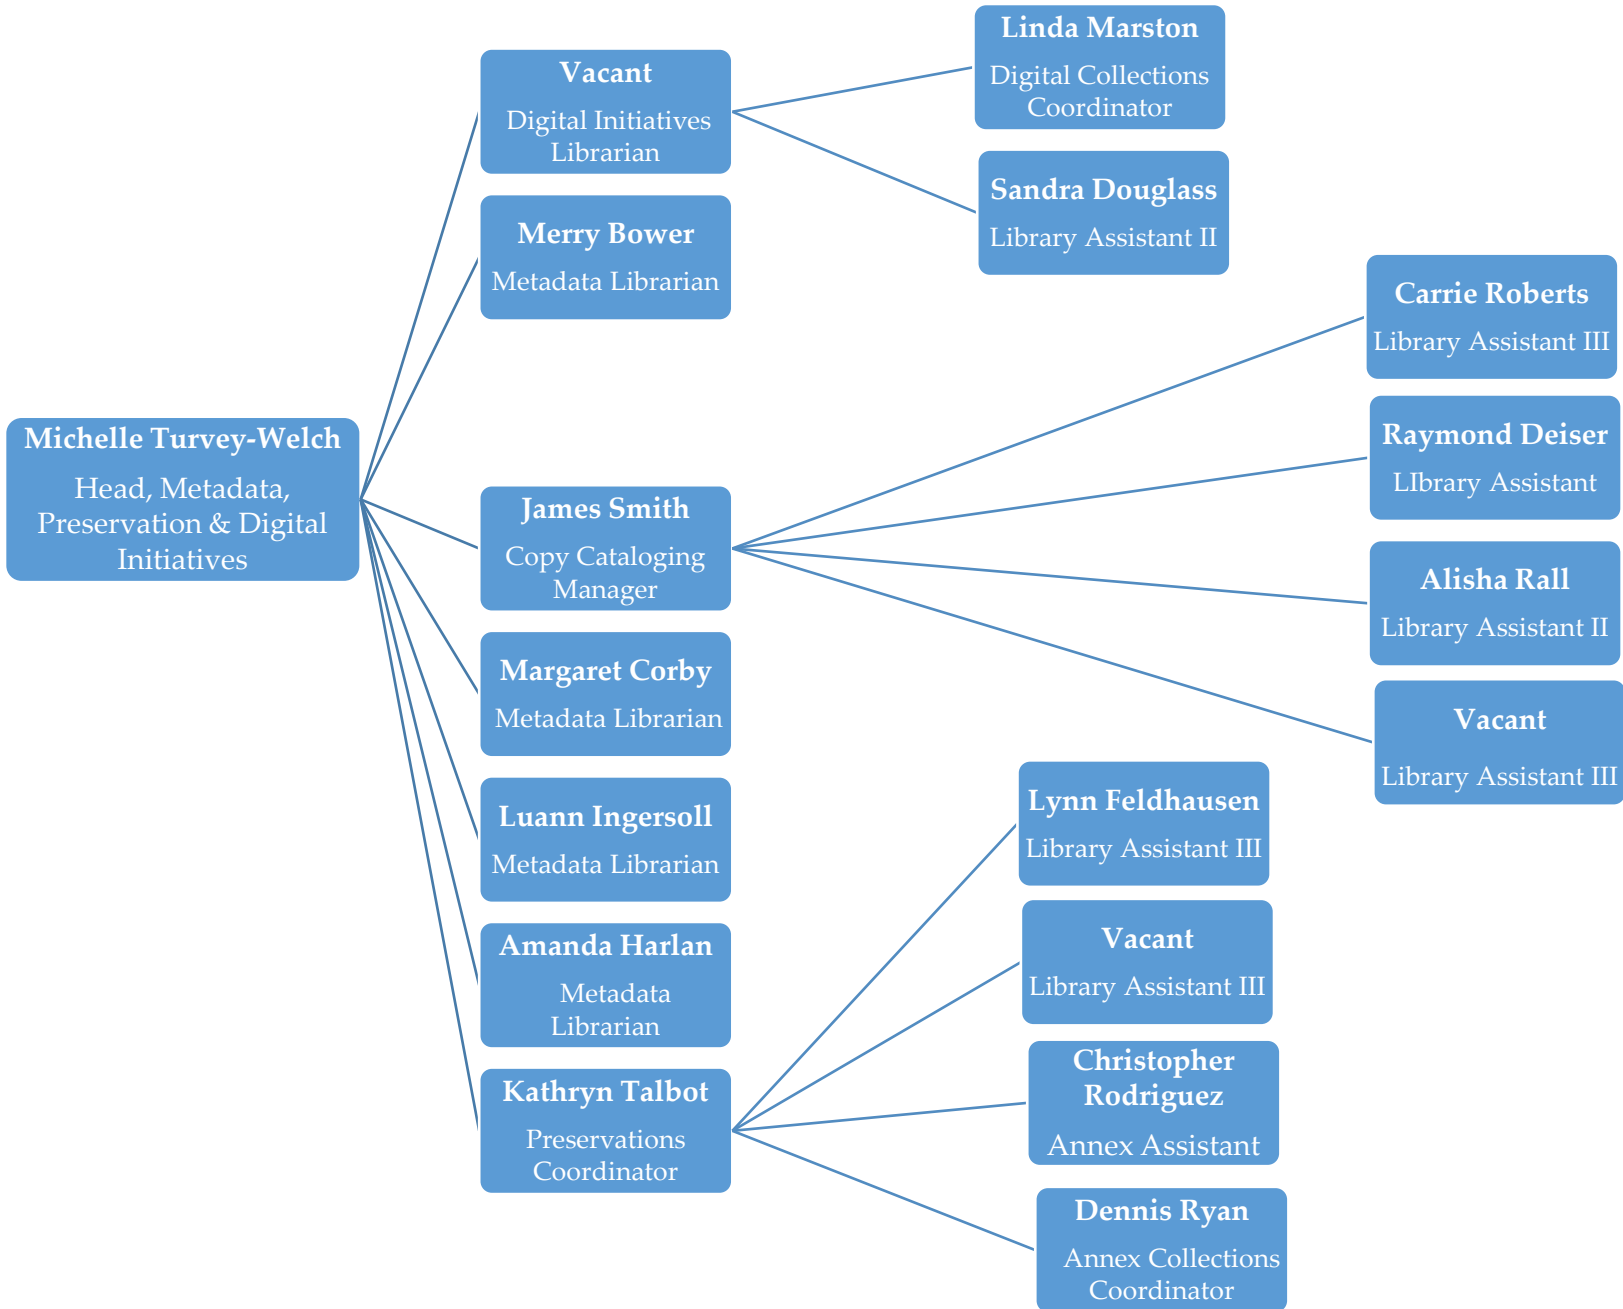

Organizational Chart

Administrative & IT Services

Human Resources

**Office of Planning & Assessment
Office of Communications & Marketing**

Academic Services

Library User Services

Morse Department of Special Collections

Content Development & Acquisitions

Center for the Advancement of Digital Scholarship

Metadata, Preservation & Digital Initiatives

K-State Salina Campus Library

Veterinary Medicine Library