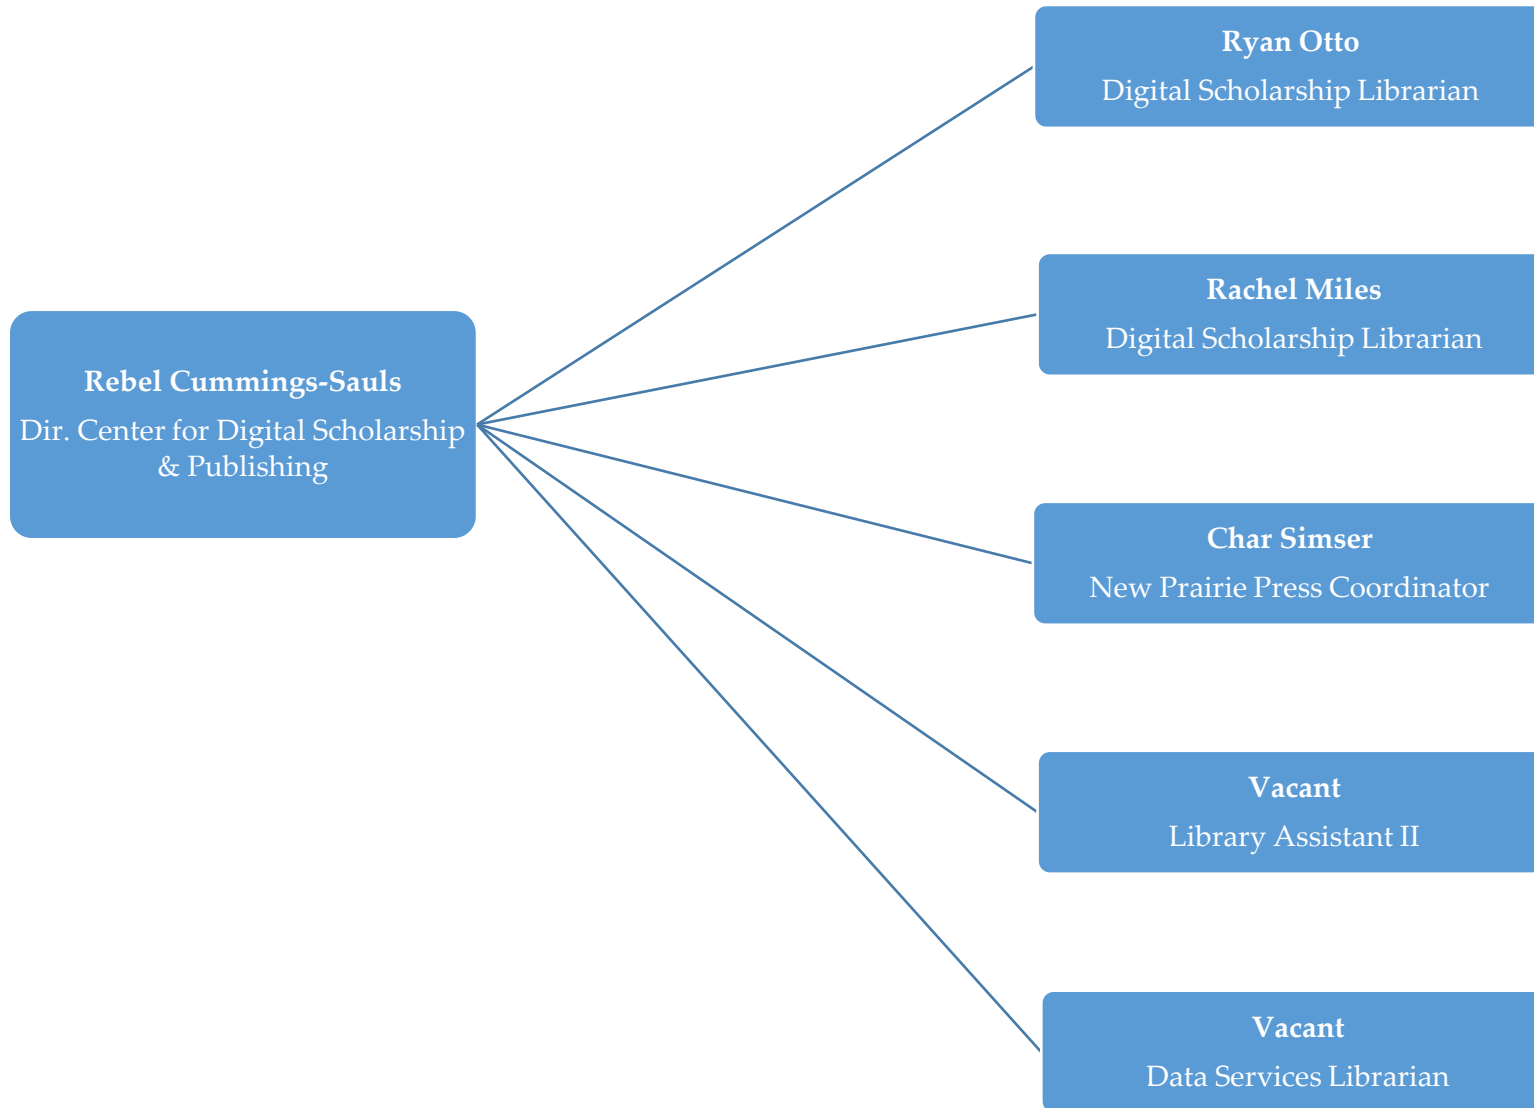

Organizational Chart

Administrative & IT Services

Human Resources

**Office of Planning & Assessment
Office of Communications & Marketing**

Academic Services

Library User Services

Morse Department of Special Collections

Content Development & Acquisitions

Center for the Advancement of Digital Scholarship

Metadata, Preservation & Digital Initiatives

K-State Salina Campus Library

Veterinary Medicine Library