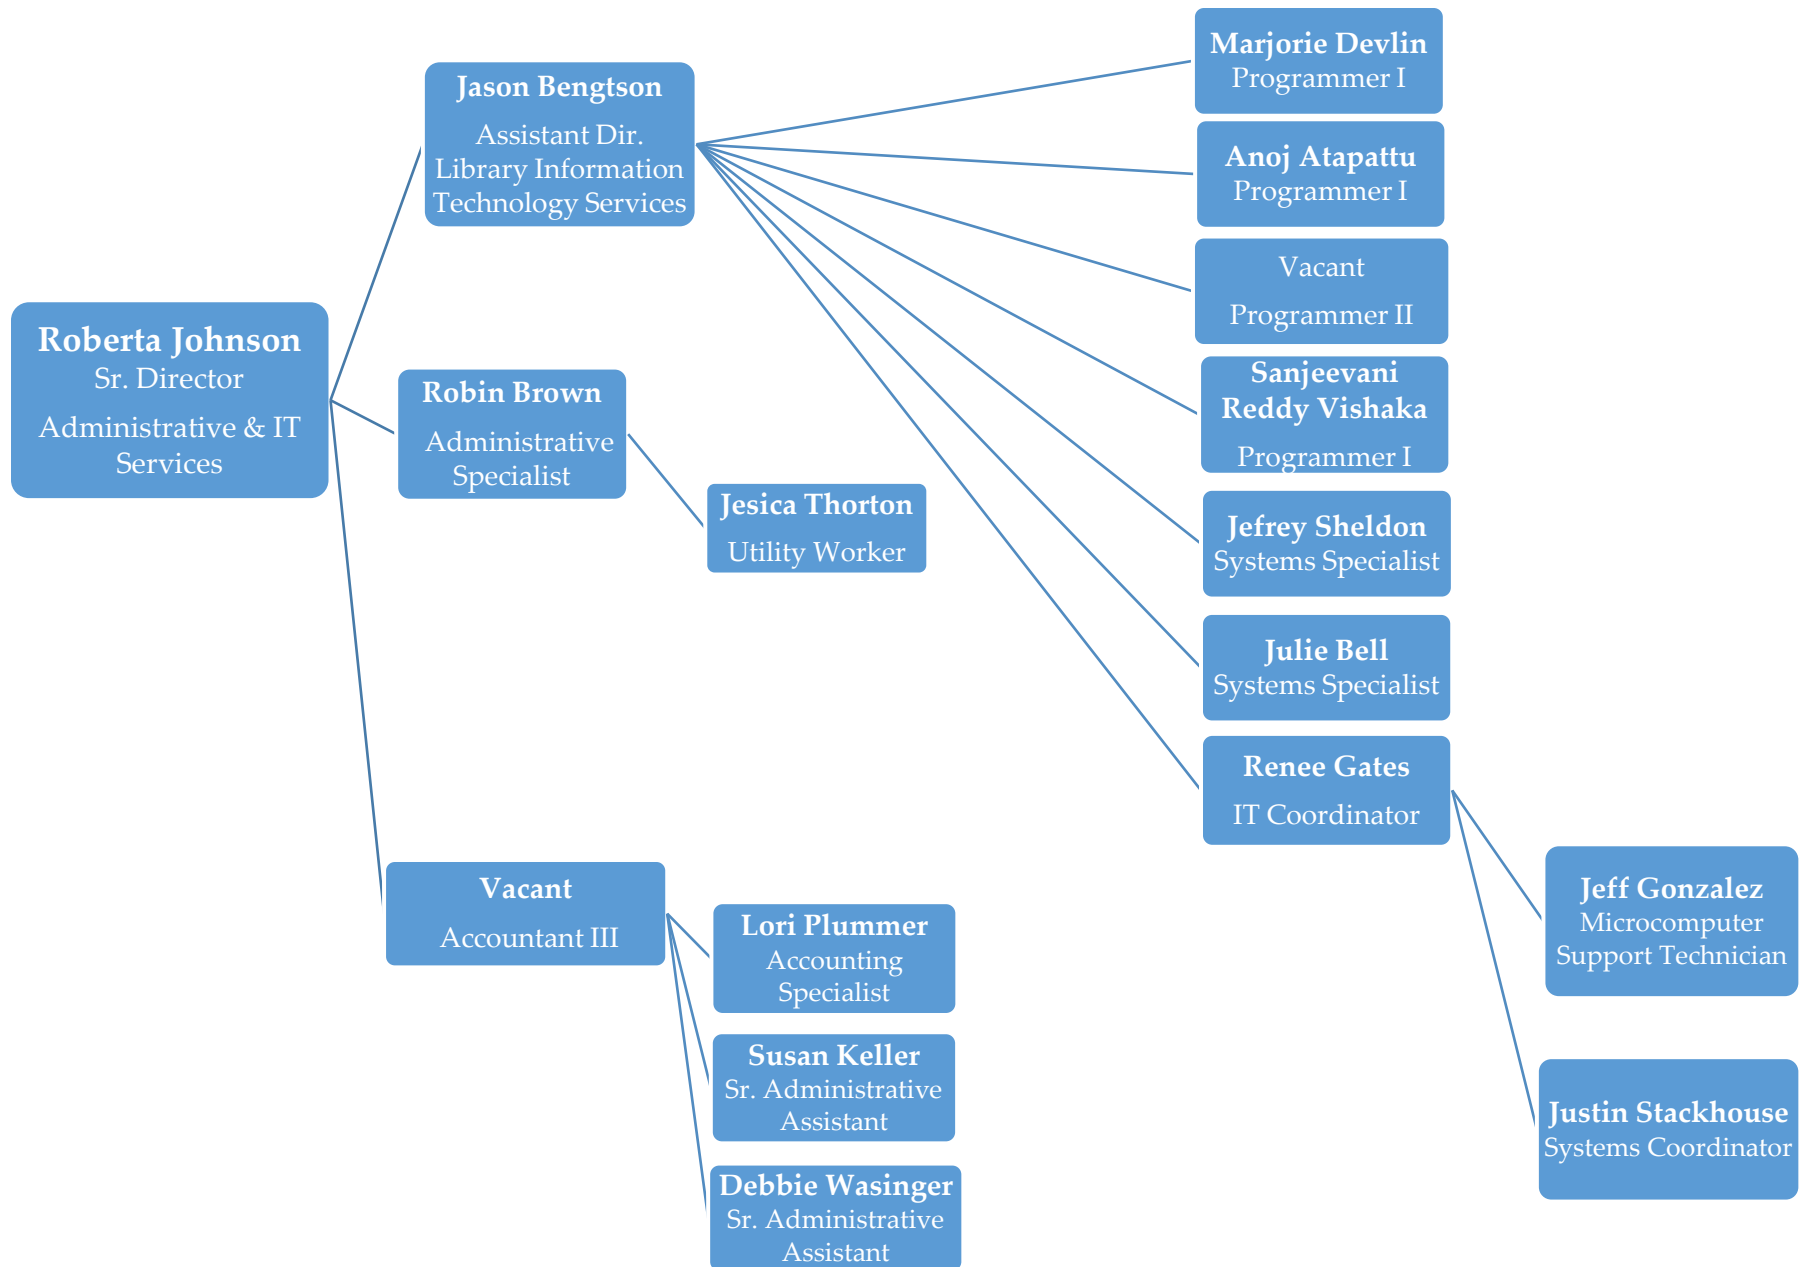

Organizational Chart

Administrative & IT Services

Human Resources

**Office of Planning & Assessment
Office of Communications & Marketing**

Academic Services

Library User Services

Morse Department of Special Collections

Content Development & Acquisitions

Center for the Advancement of Digital Scholarship

Metadata, Preservation & Digital Initiatives

K-State Salina Campus Library

Veterinary Medicine Library