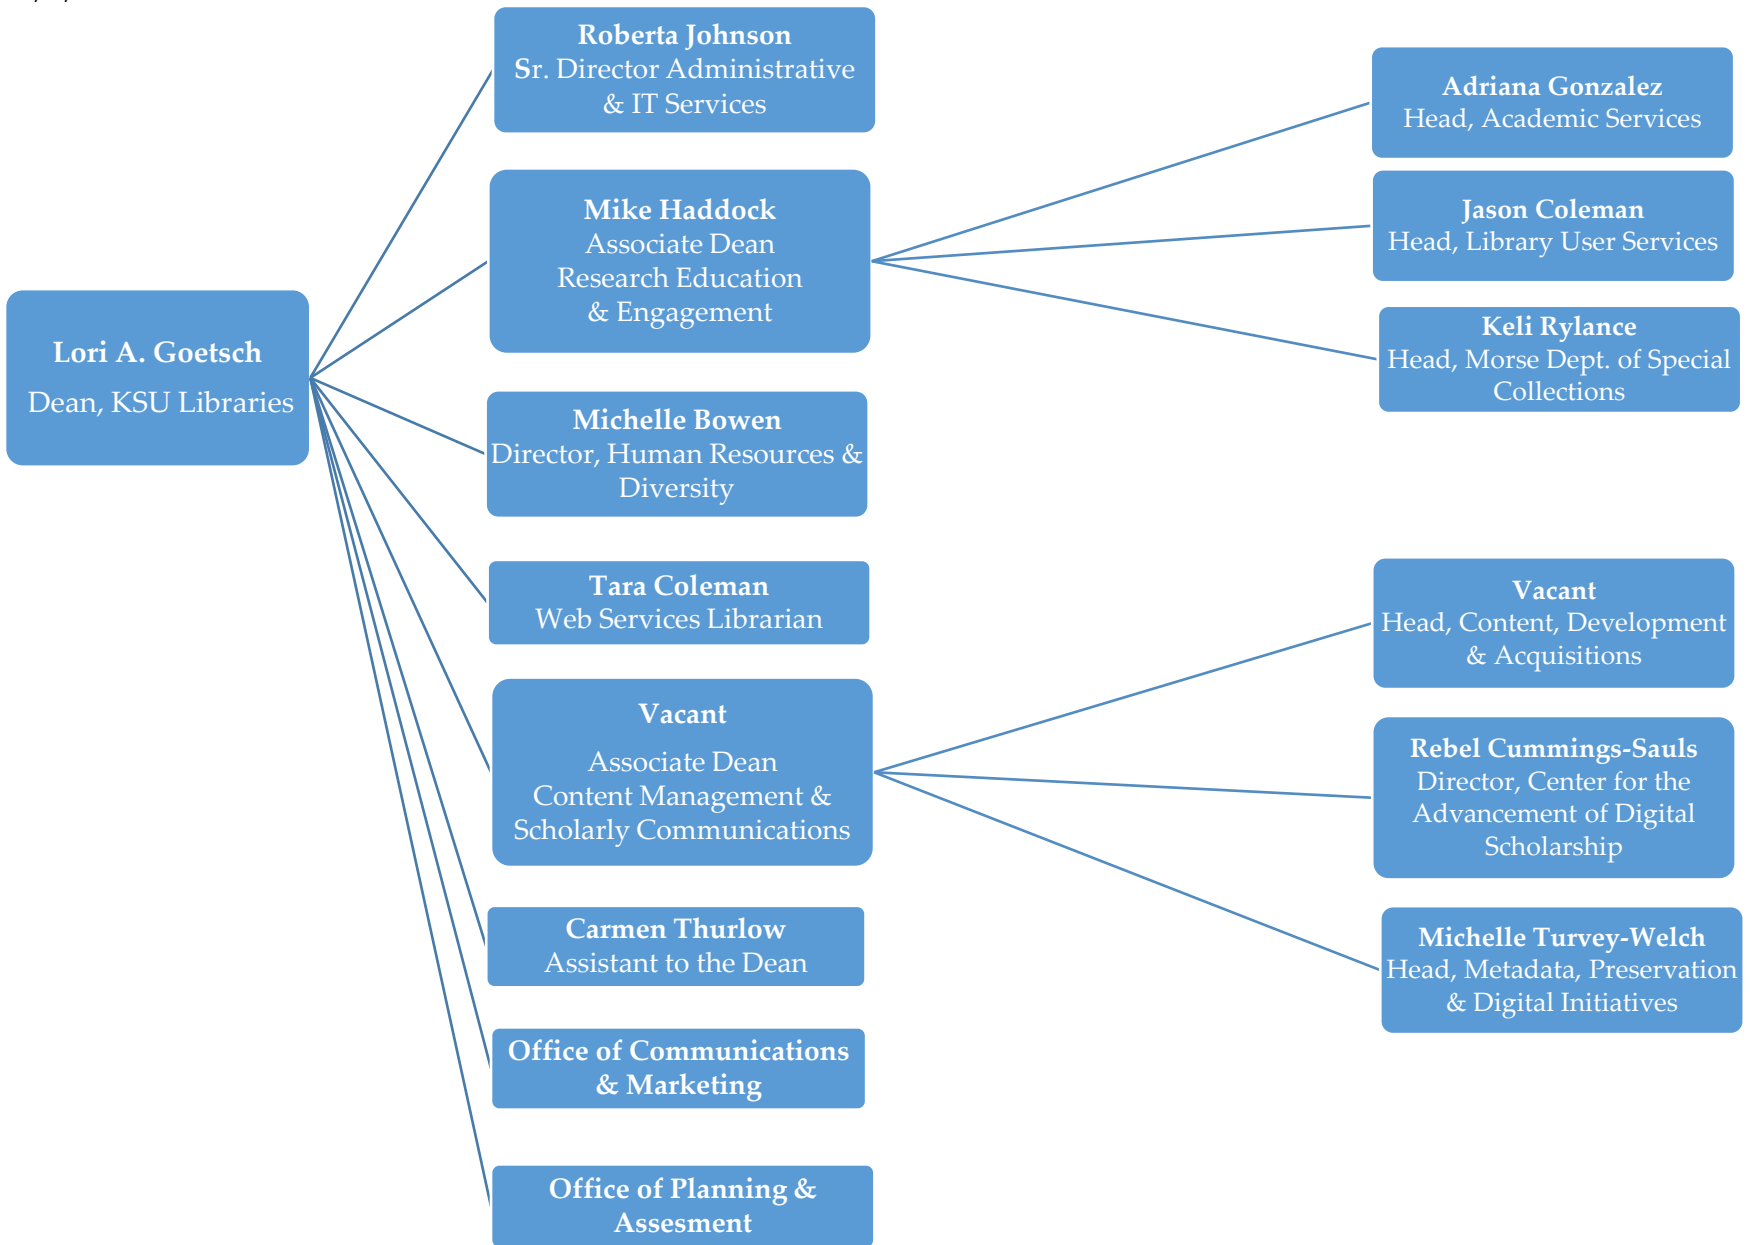

Organizational Chart

Administrative & IT Services

Human Resources

**Office of Planning & Assessment
Office of Communications & Marketing**

Academic Services

Library User Services

Morse Department of Special Collections

Content Development & Acquisitions

Center for the Advancement of Digital Scholarship

Metadata, Preservation & Digital Initiatives

K-State Salina Campus Library

Veterinary Medicine Library