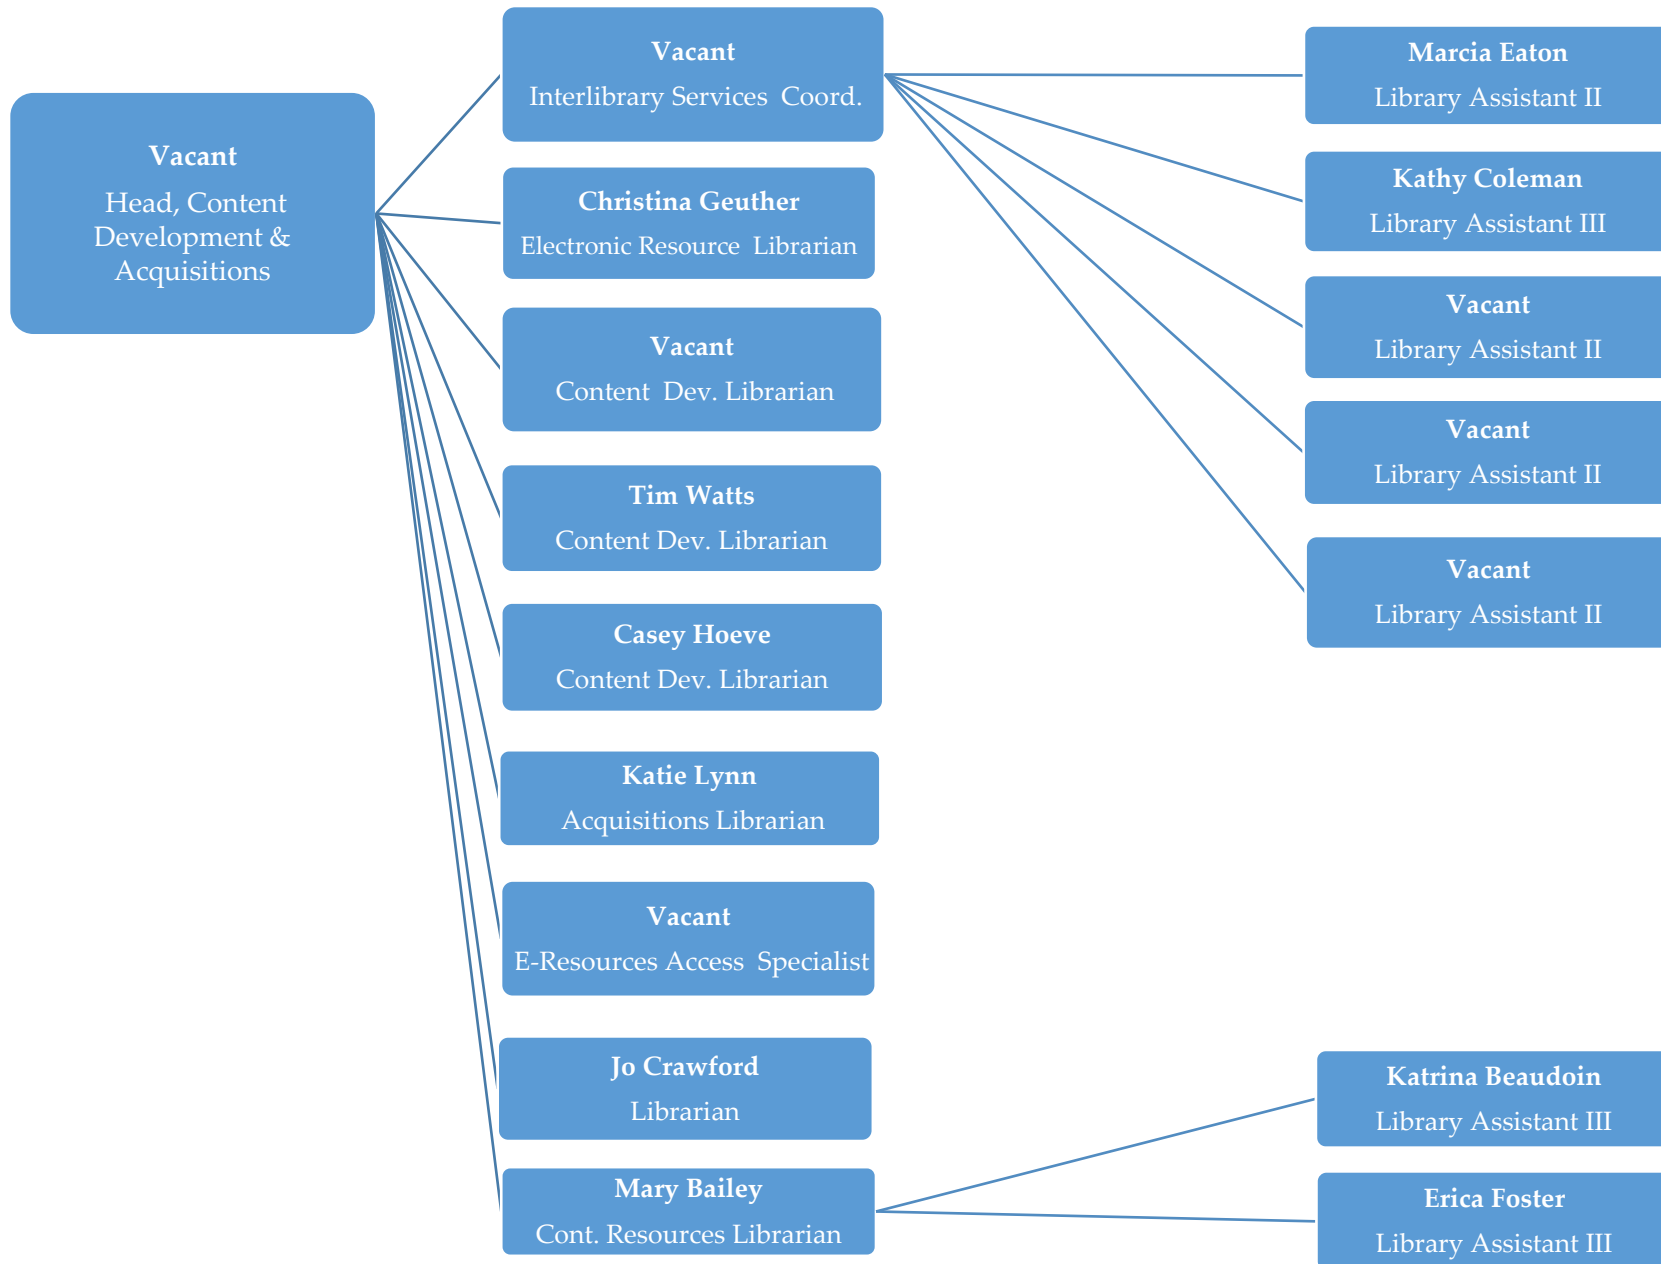

Organizational Chart

Administrative & IT Services

Human Resources

**Office of Planning & Assessment
Office of Communications & Marketing**

Academic Services

Library User Services

Morse Department of Special Collections

Content Development & Acquisitions

Center for the Advancement of Digital Scholarship

Metadata, Preservation & Digital Initiatives

K-State Salina Campus Library

Veterinary Medicine Library