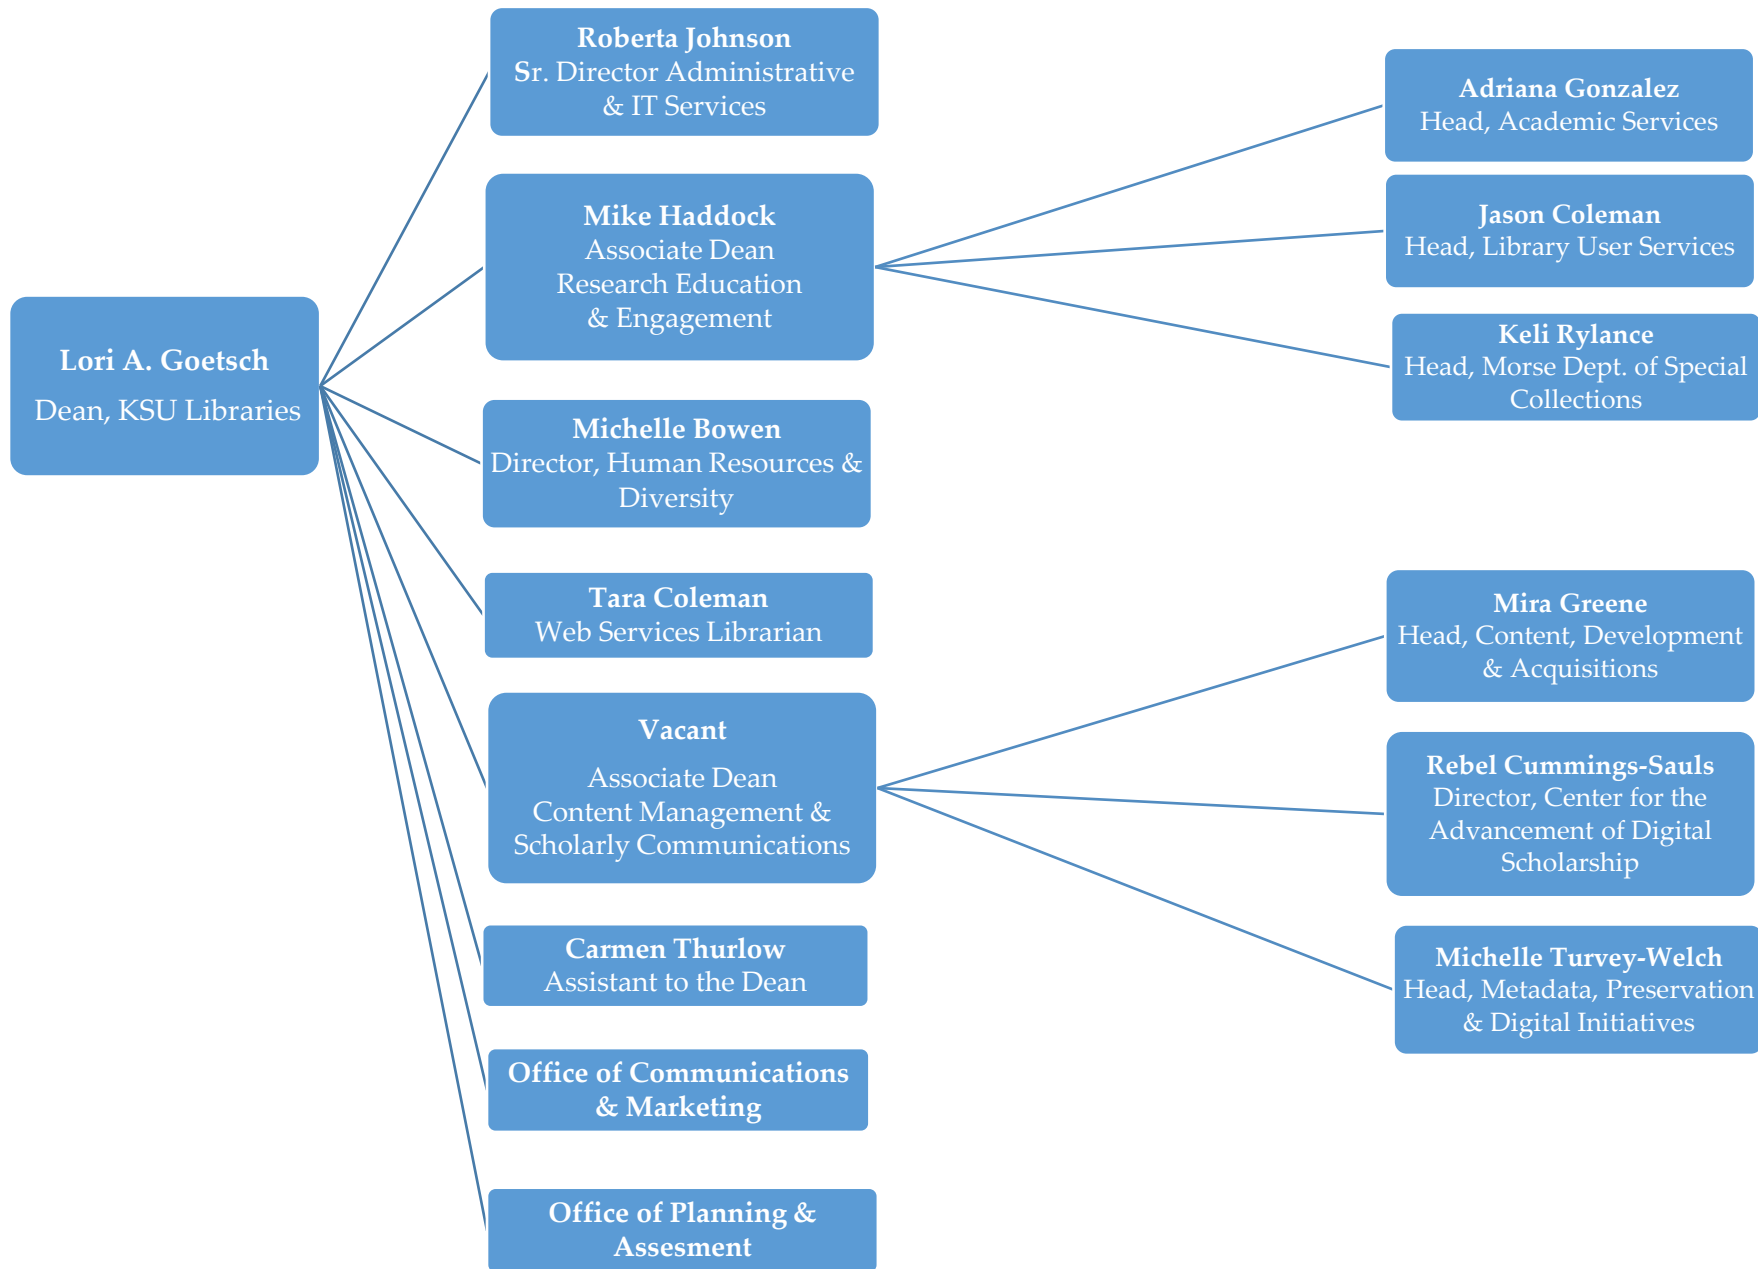

Organizational Chart

Administrative & IT Services

Human Resources

**Office of Planning & Assessment
Office of Communications & Marketing**

Academic Services

Library User Services

Morse Department of Special Collections

Content Development & Acquisitions

Center for the Advancement of Digital Scholarship

Metadata, Preservation & Digital Initiatives

K-State Salina Campus Library

Veterinary Medicine Library