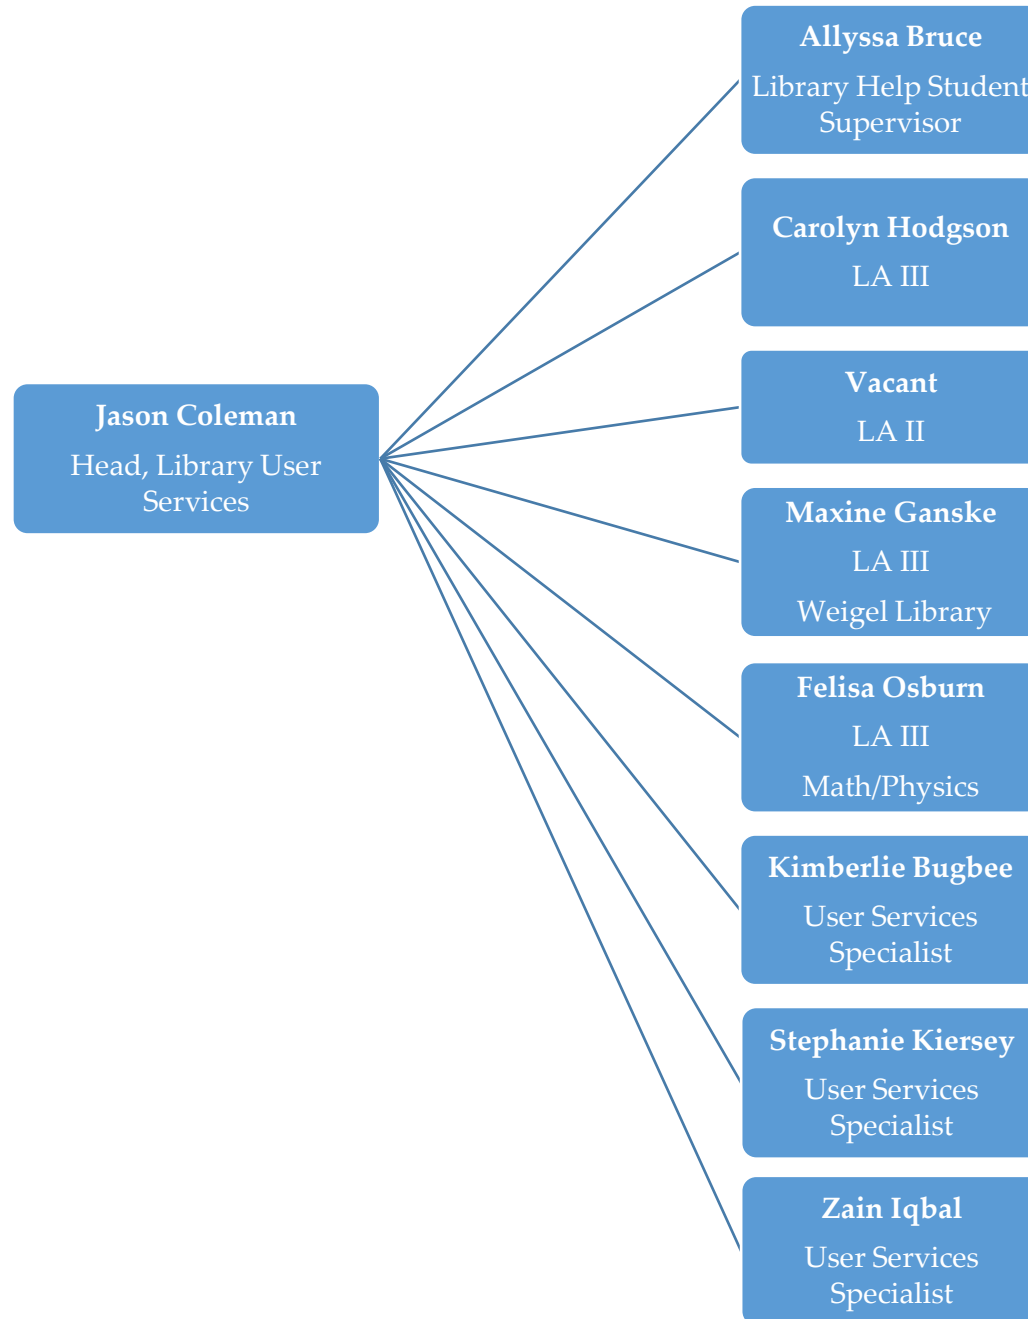

Organizational Chart

Administrative & IT Services

Human Resources

**Office of Planning & Assessment
Office of Communications & Marketing**

Academic Services

Library User Services

Morse Department of Special Collections

Content Development & Acquisitions

Center for the Advancement of Digital Scholarship

Metadata, Preservation & Digital Initiatives

K-State Salina Campus Library

Veterinary Medicine Library