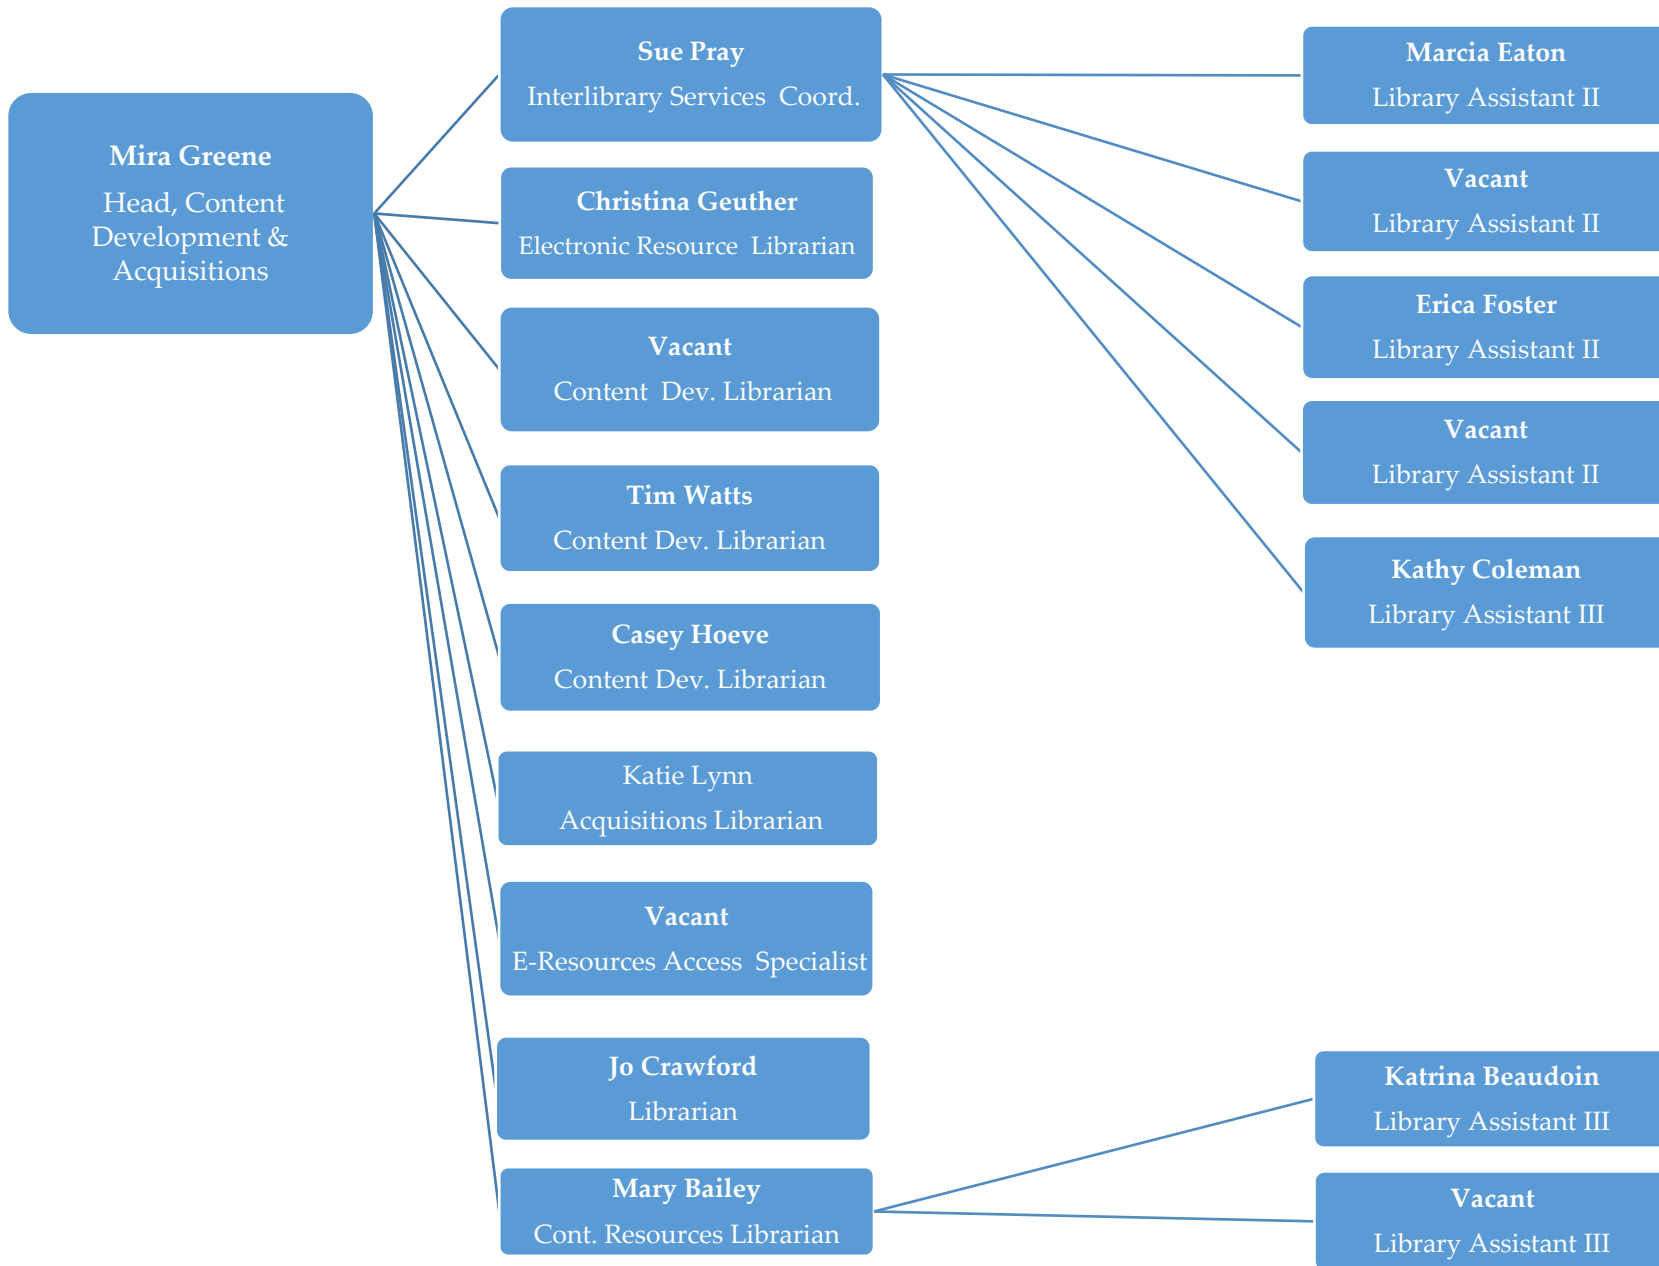

Organizational Chart

Administrative & IT Services

Human Resources

**Office of Planning & Assessment
Office of Communications & Marketing**

Academic Services

Library User Services

Morse Department of Special Collections

Content Development & Acquisitions

Center for the Advancement of Digital Scholarship

Metadata, Preservation & Digital Initiatives

K-State Salina Campus Library

Veterinary Medicine Library