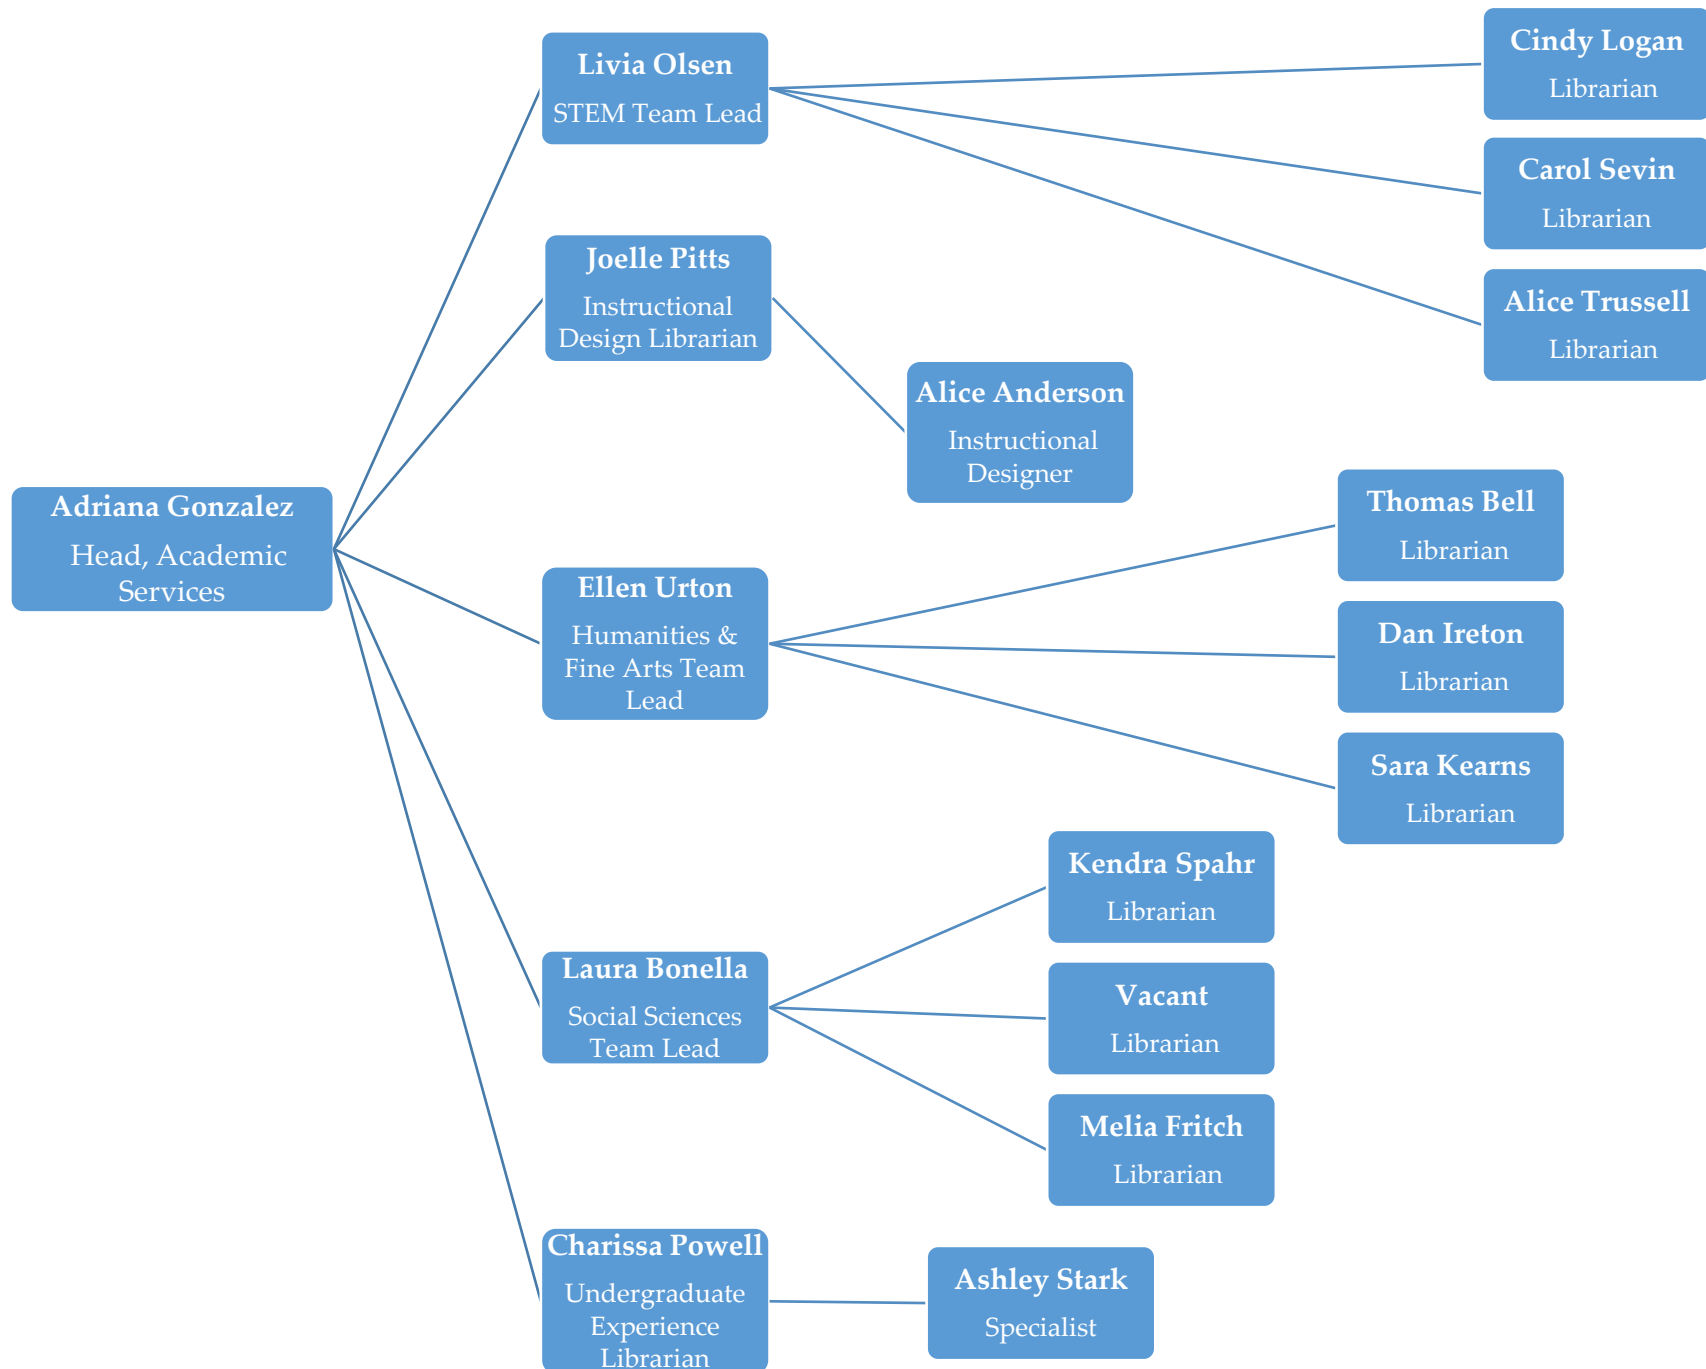

Organizational Chart

Administrative & IT Services

Human Resources

**Office of Planning & Assessment
Office of Communications & Marketing**

Academic Services

Library User Services

Morse Department of Special Collections

Content Development & Acquisitions

Center for the Advancement of Digital Scholarship

Metadata, Preservation & Digital Initiatives

K-State Salina Campus Library

Veterinary Medicine Library