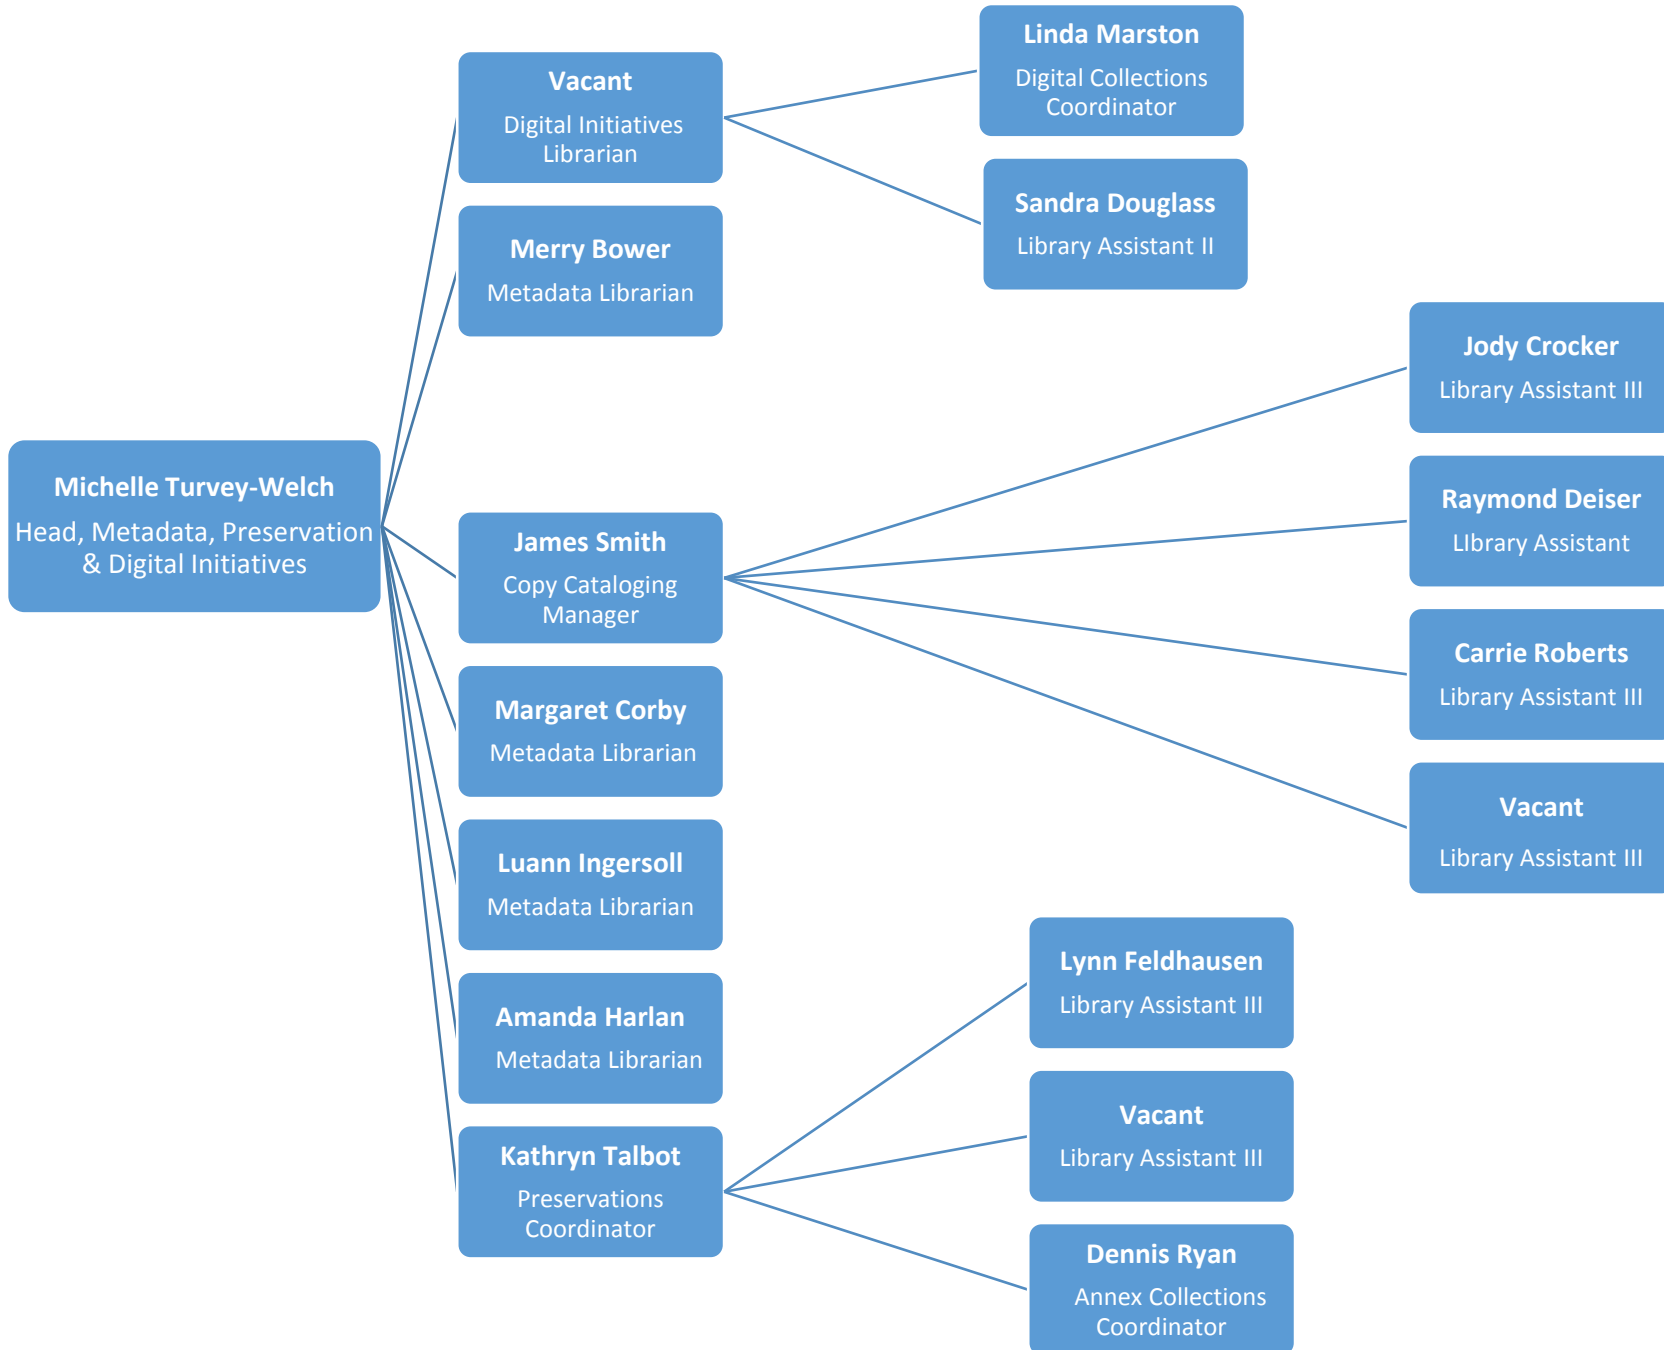

Organizational Chart

Administrative & IT Services

Human Resources

**Office of Planning & Assessment
Office of Communications & Marketing**

Academic Services

Library User Services

Morse Department of Special Collections

Content Development & Acquisitions

Center for the Advancement of Digital Scholarship

Metadata, Preservation & Digital Initiatives

K-State Salina Campus Library

Veterinary Medicine Library