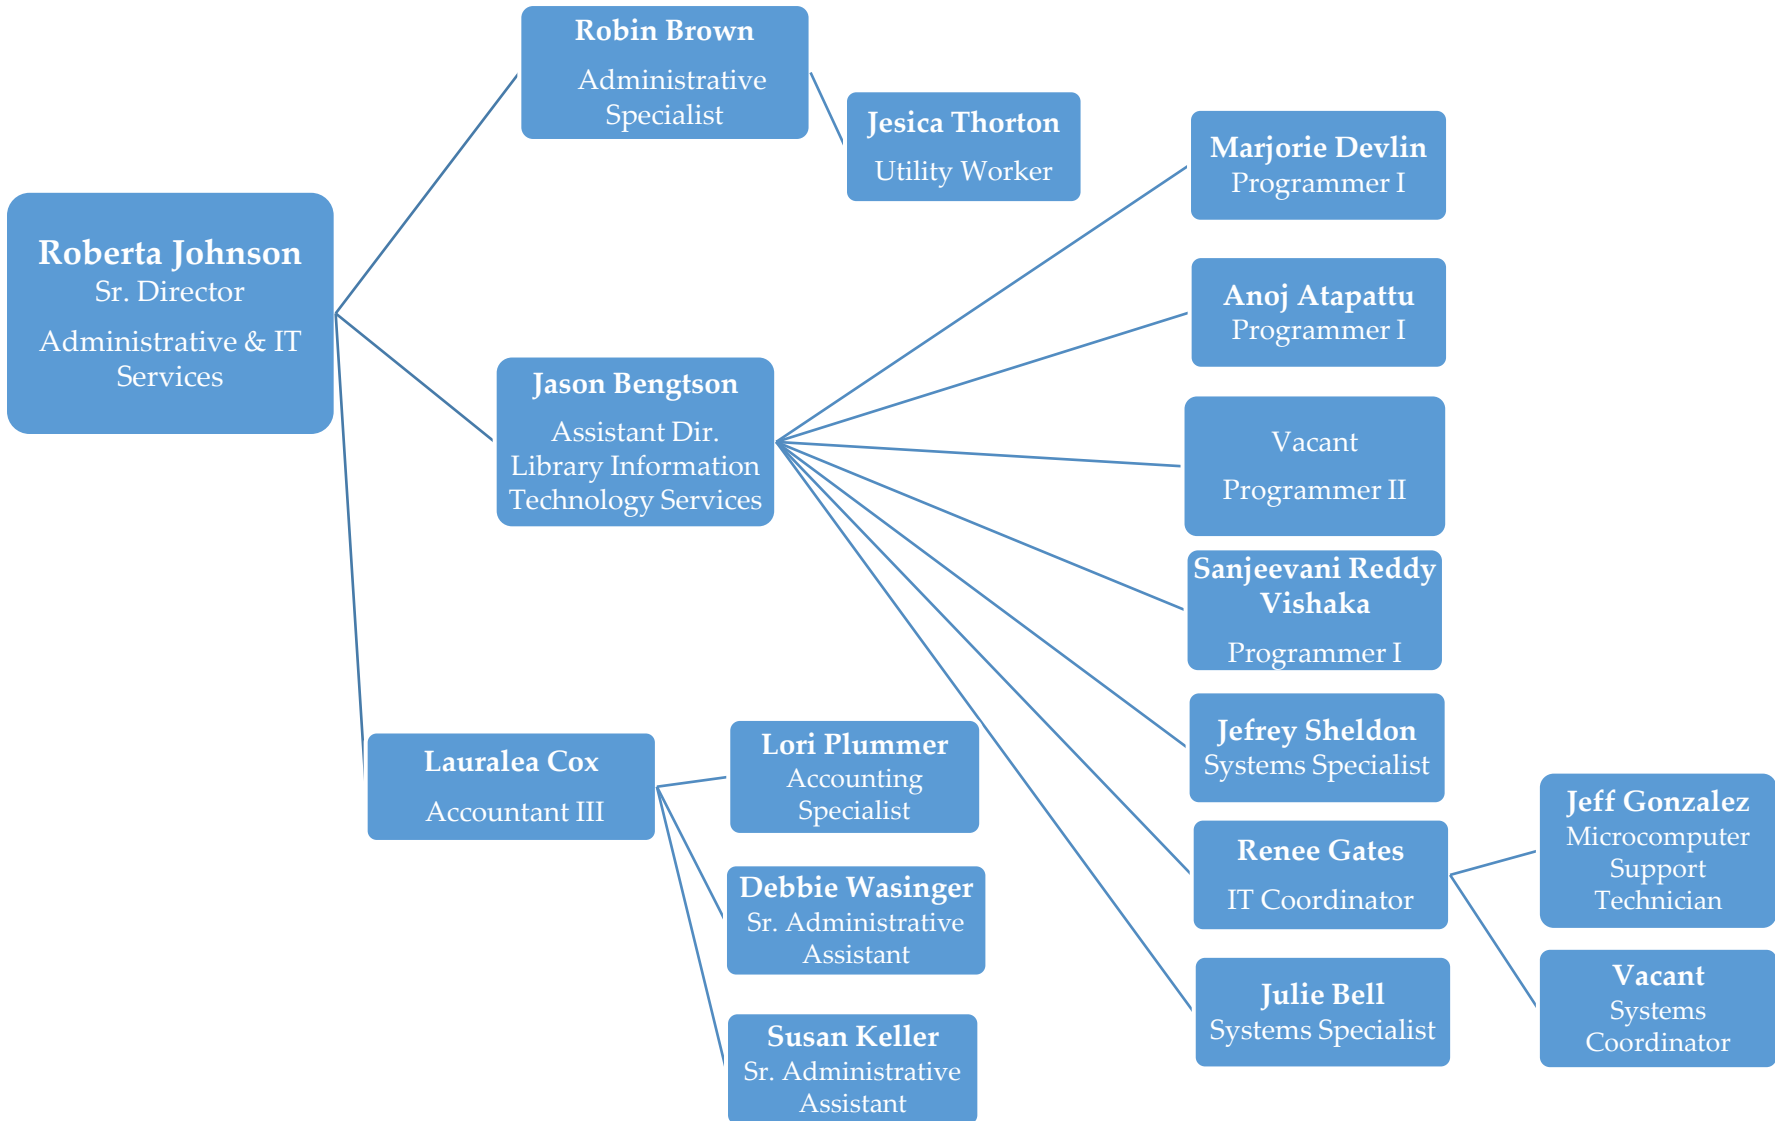

Organizational Chart

Administrative & IT Services

Human Resources

**Office of Planning & Assessment
Office of Communications & Marketing**

Academic Services

Library User Services

Morse Department of Special Collections

Content Development & Acquisitions

Center for the Advancement of Digital Scholarship

Metadata, Preservation & Digital Initiatives

K-State Salina Campus Library

Veterinary Medicine Library