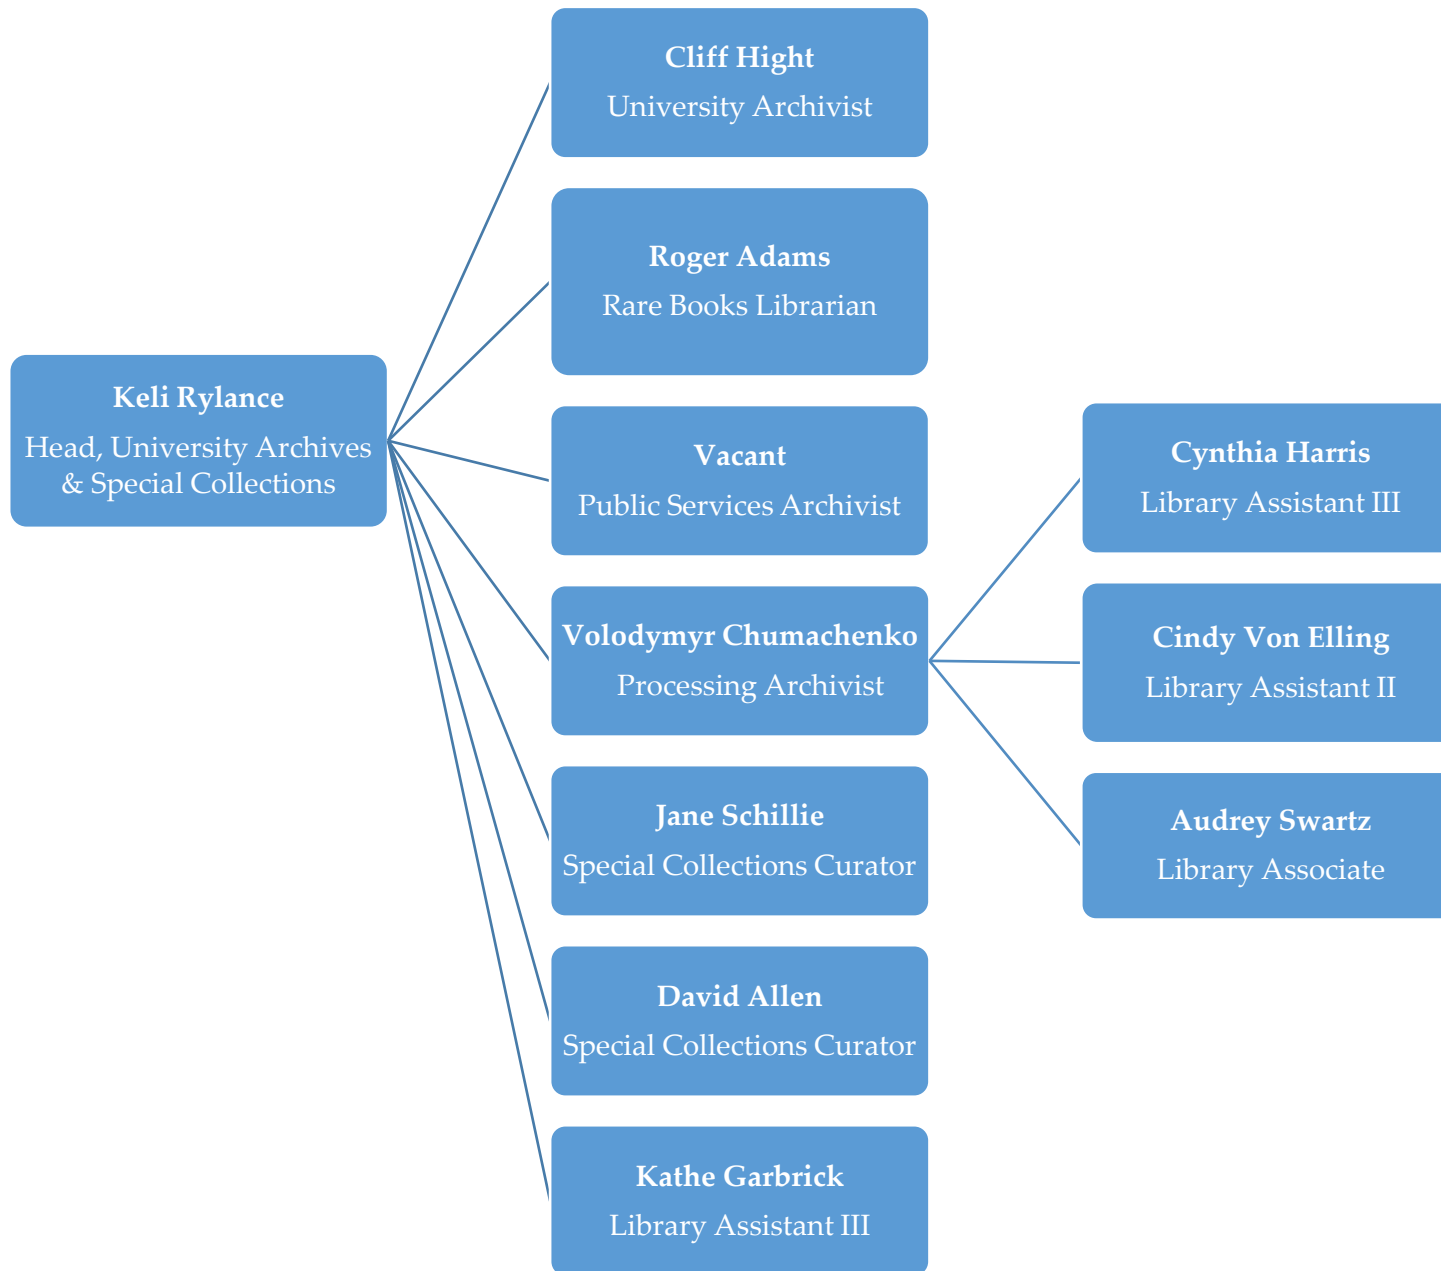

Organizational Chart

Administrative & IT Services

Human Resources

**Office of Planning & Assessment
Office of Communications & Marketing**

Academic Services

Library User Services

Morse Department of Special Collections

Content Development & Acquisitions

Center for the Advancement of Digital Scholarship

Metadata, Preservation & Digital Initiatives

K-State Salina Campus Library

Veterinary Medicine Library