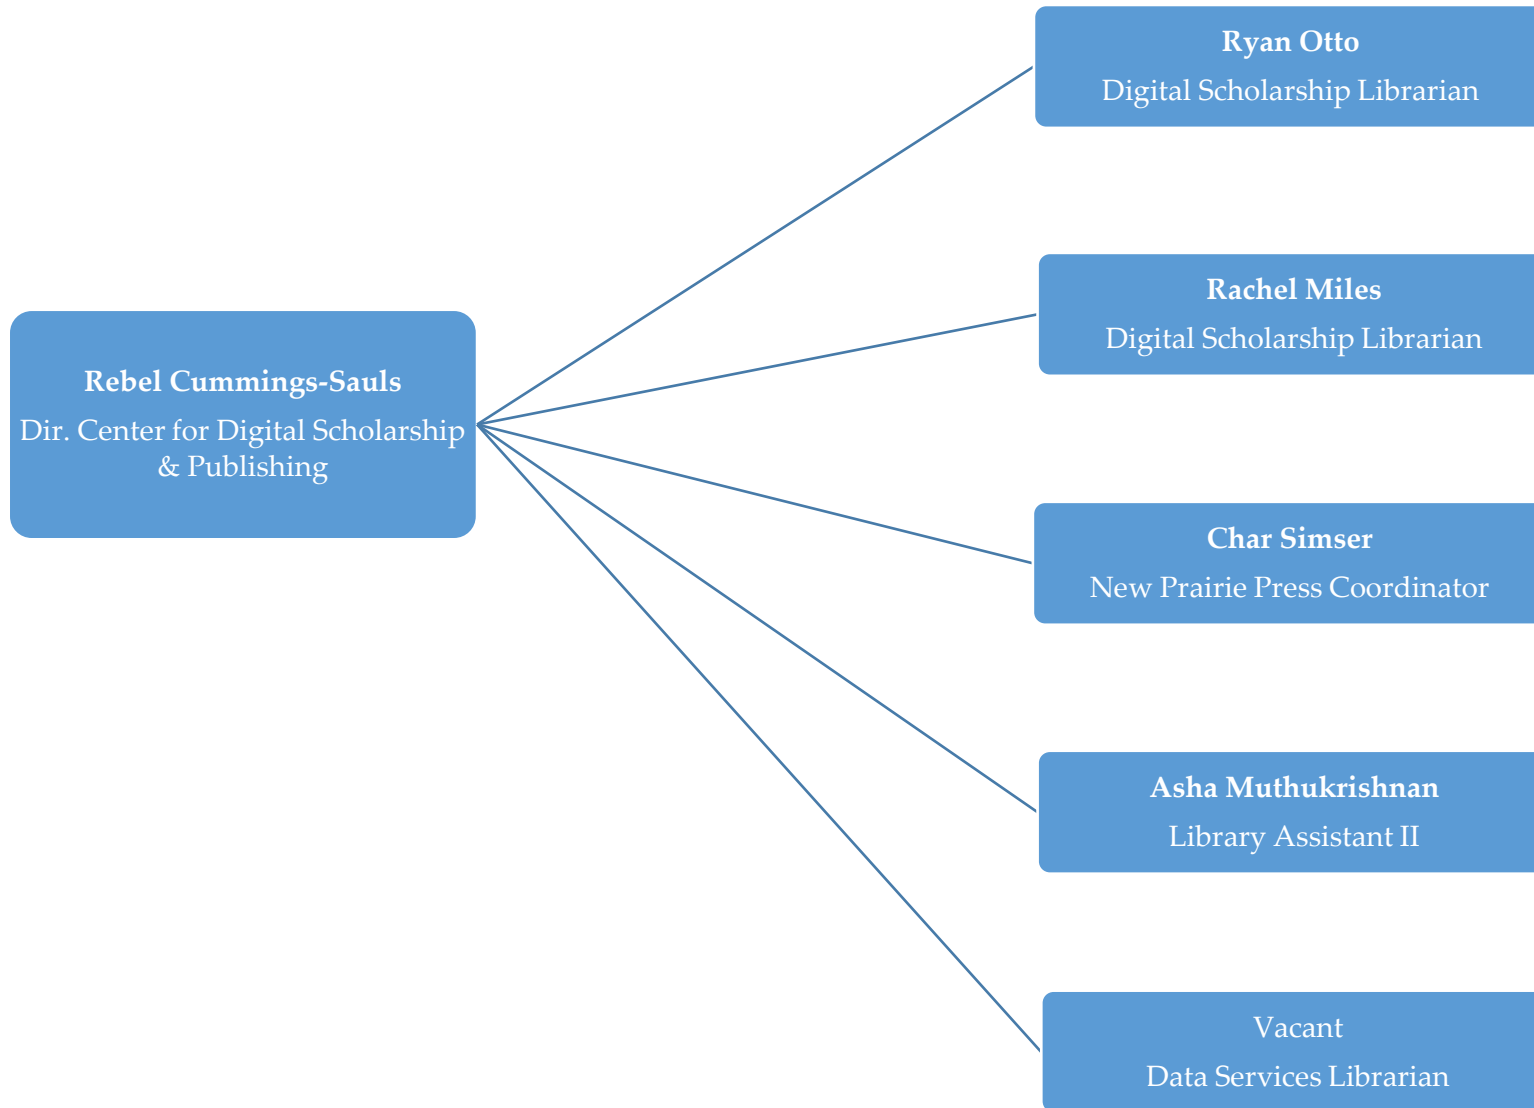

Organizational Chart

Administrative & IT Services

Human Resources

**Office of Planning & Assessment
Office of Communications & Marketing**

Academic Services

Library User Services

Morse Department of Special Collections

Content Development & Acquisitions

Center for the Advancement of Digital Scholarship

Metadata, Preservation & Digital Initiatives

K-State Salina Campus Library

Veterinary Medicine Library